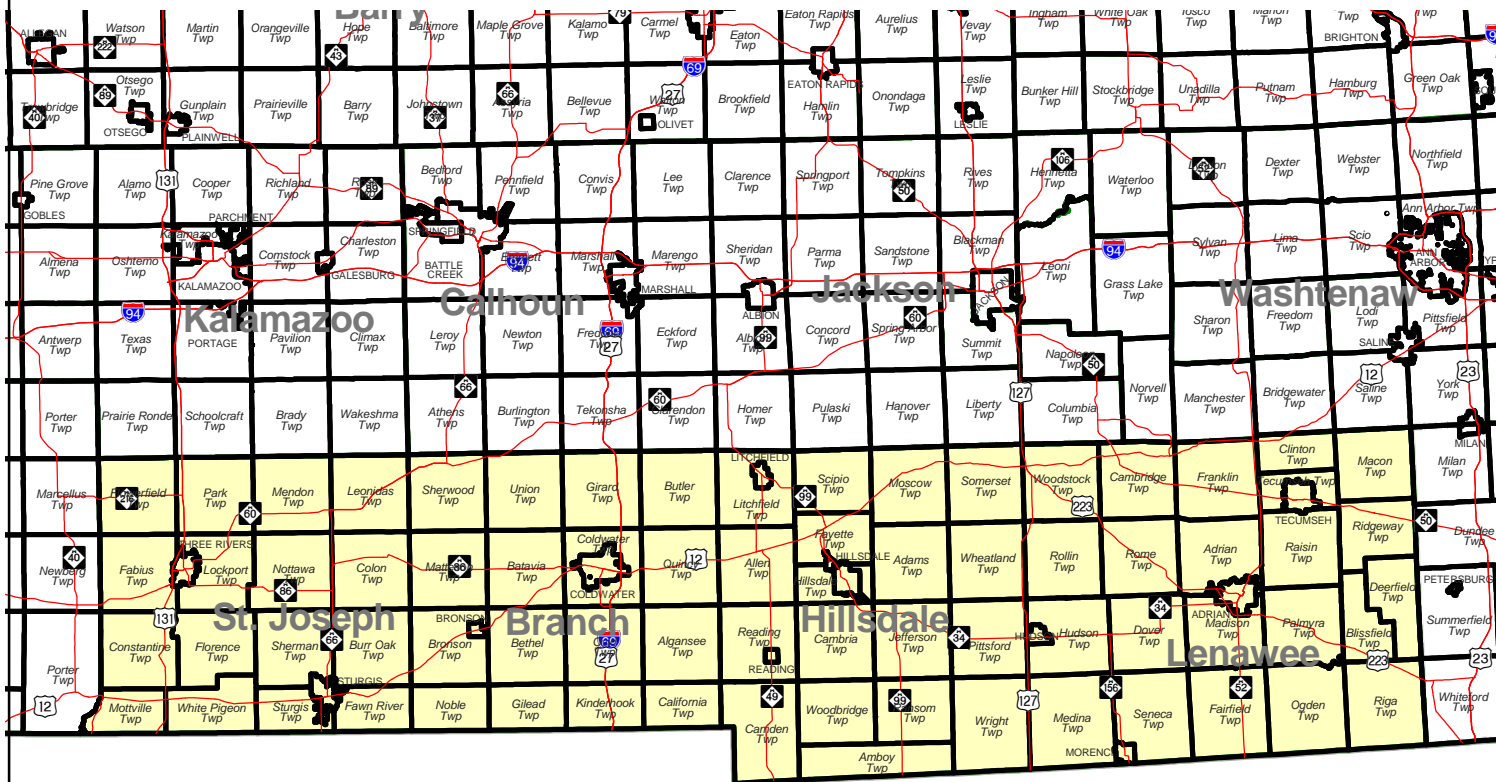

MICHIGAN STATE SENATE DISTRICT 16

Produced by
Michigan Information Center
October 2001

- Highway
- Minor Civil Division
- District Boundary
- County Boundary

Michigan State Senate

District 16

Branch County
Hillsdale County
Lenawee County
St. Joseph County