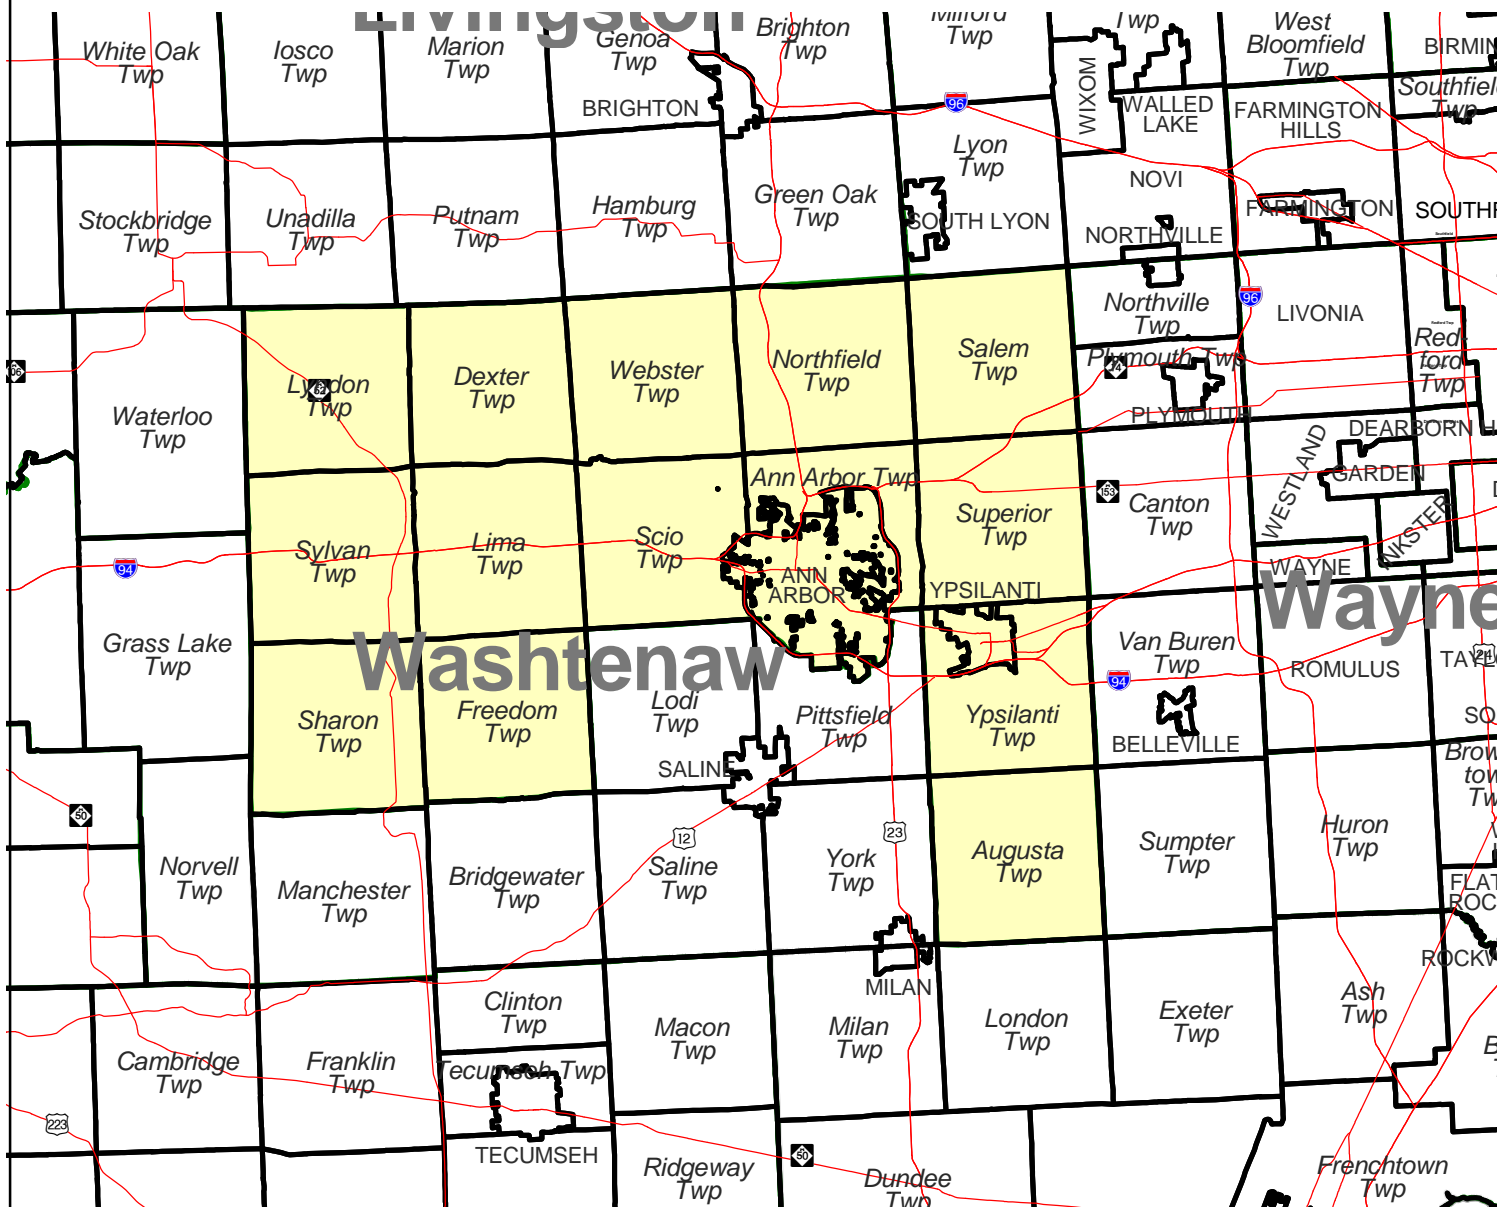

MICHIGAN STATE SENATE DISTRICT 18

Produced by
Michigan Information Center
October 2001

-  Highway
-  Minor Civil Division
-  District Boundary
-  County Boundary

Michigan State Senate

District 18

Washtenaw County (part)

Ann Arbor city

Ann Arbor township

Augusta township

Dexter township

Freedom township

Lima township

Lyndon township

Northfield township

Pittsfield township (part)

All Pittsfield township islands contained within the city of Ann Arbor.

Salem township

Scio township

Sharon township

Superior township

Sylvan township

Webster township

Ypsilanti city

Ypsilanti township