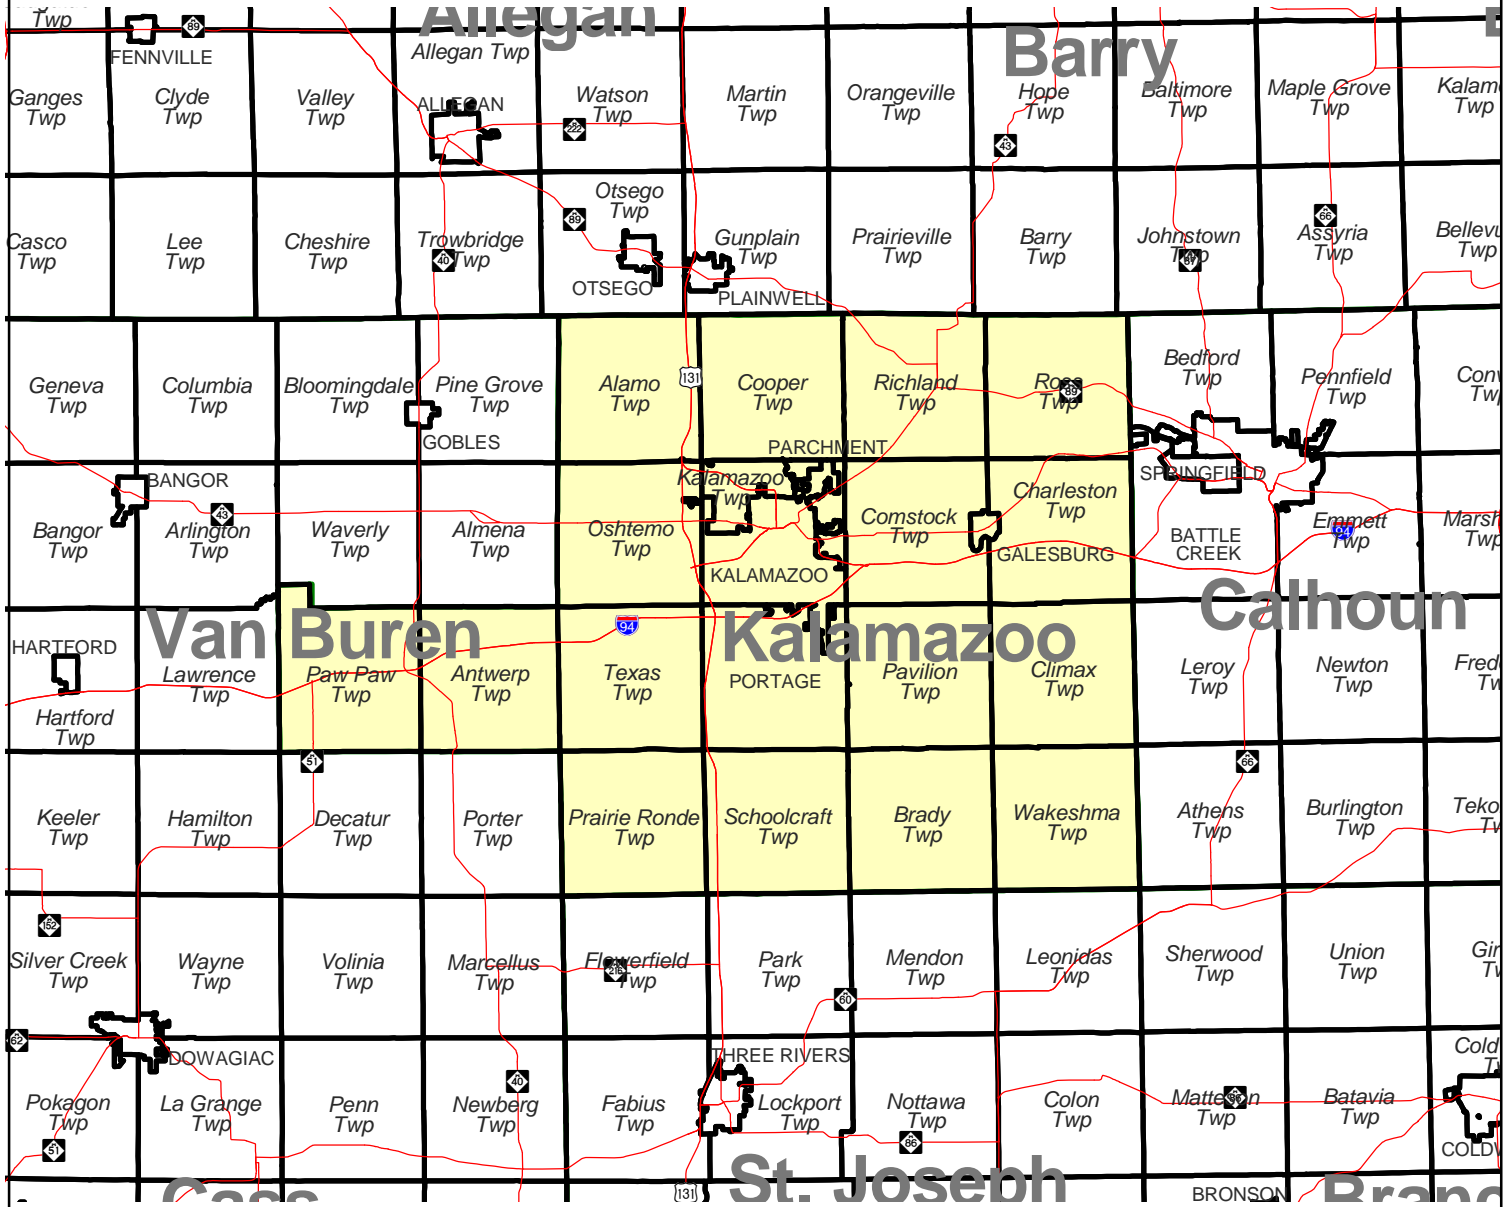

MICHIGAN STATE SENATE DISTRICT 20

Produced by
Michigan Information Center
October 2001

- Highway
- Minor Civil Division
- District Boundary
- County Boundary

Michigan State Senate

District 20

Kalamazoo County

Van Buren (part)

Antwerp township

Paw Paw township