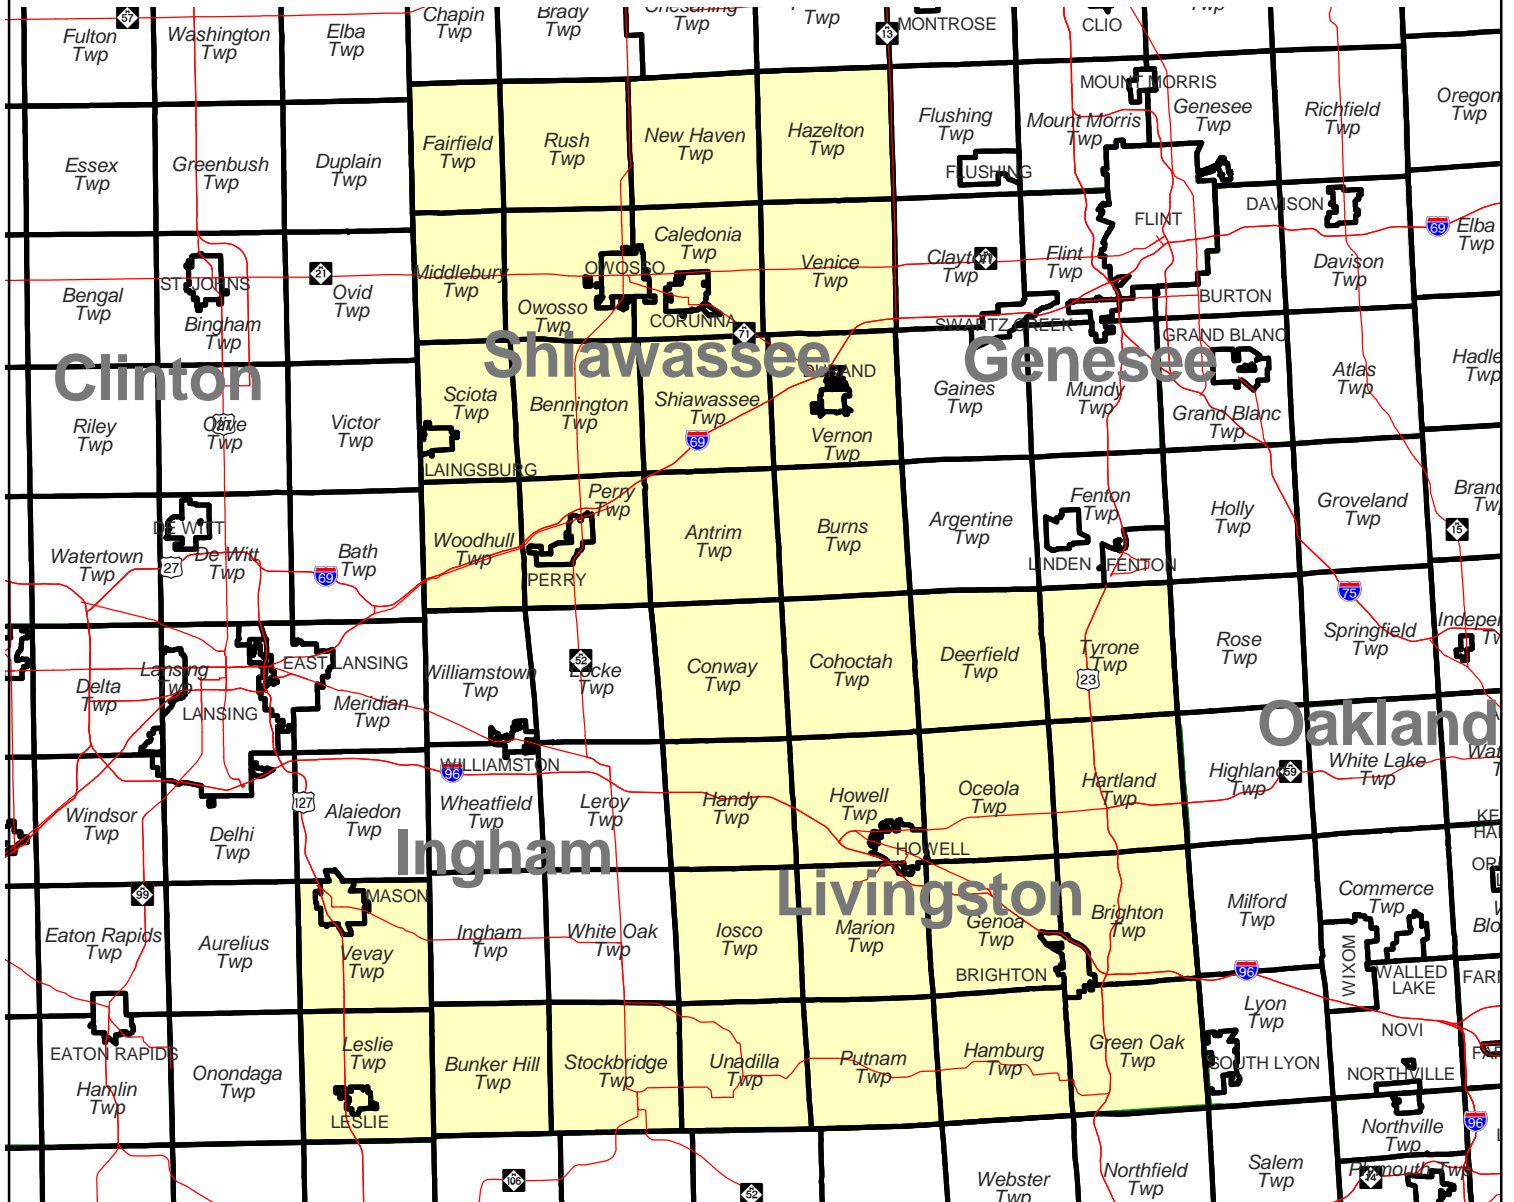

MICHIGAN STATE SENATE DISTRICT 22

Produced by
Michigan Information Center
October 2001

- Highway
- Minor Civil Division
- District Boundary
- County Boundary

Michigan State Senate

District 22

Ingham County (part)
 Bunker Hill township
 Leslie city
 Leslie township
 Mason city
 Stockbridge township
 Vevay township
Livingston County
Shiawassee County