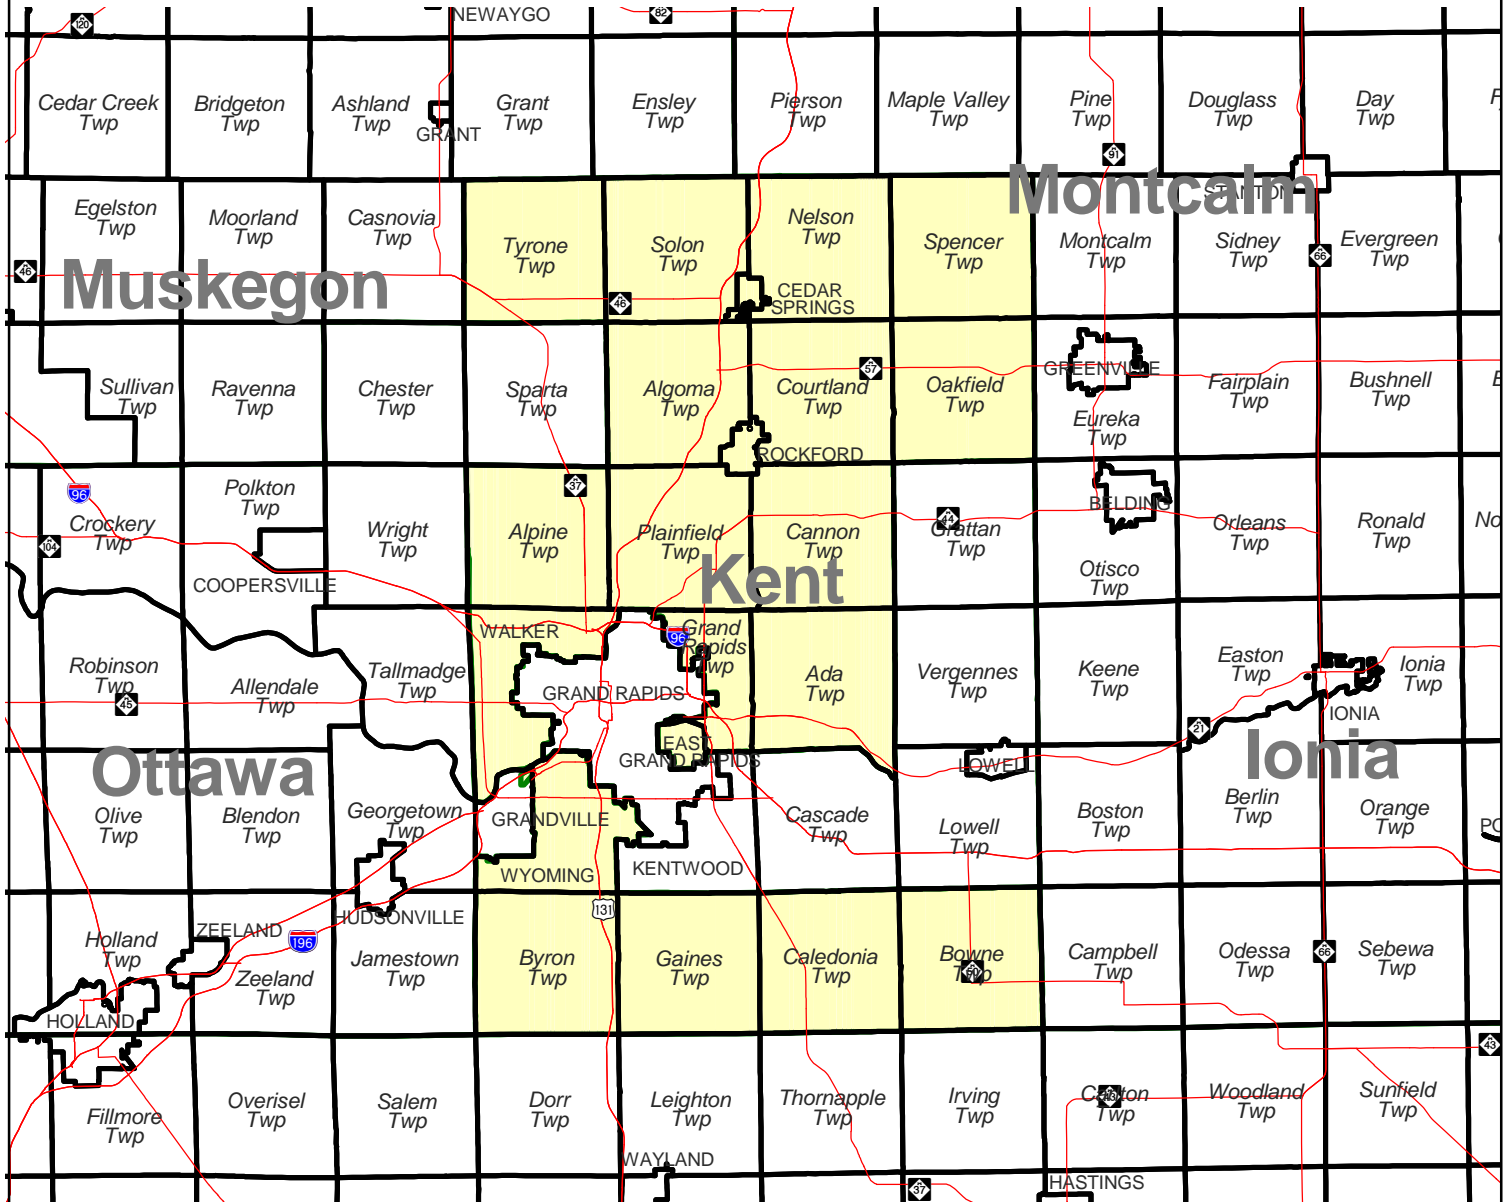

MICHIGAN STATE SENATE DISTRICT 28

Produced by
Michigan Information Center
October 2001

- Highway
- Minor Civil Division
- District Boundary
- County Boundary

Michigan State Senate

District 28

Kent County (part)

Ada twp
Algoma township
Alpine township
Bowne township
Byron township
Caledonia township
Cannon township
Cedar Springs city
Courtland township
East Grand Rapids city
Gaines township
Grand Rapids township
Nelson township
Oakfield township
Plainfield township
Rockford city
Solon township
Spencer township
Tyrone township
Walker city
Wyoming city