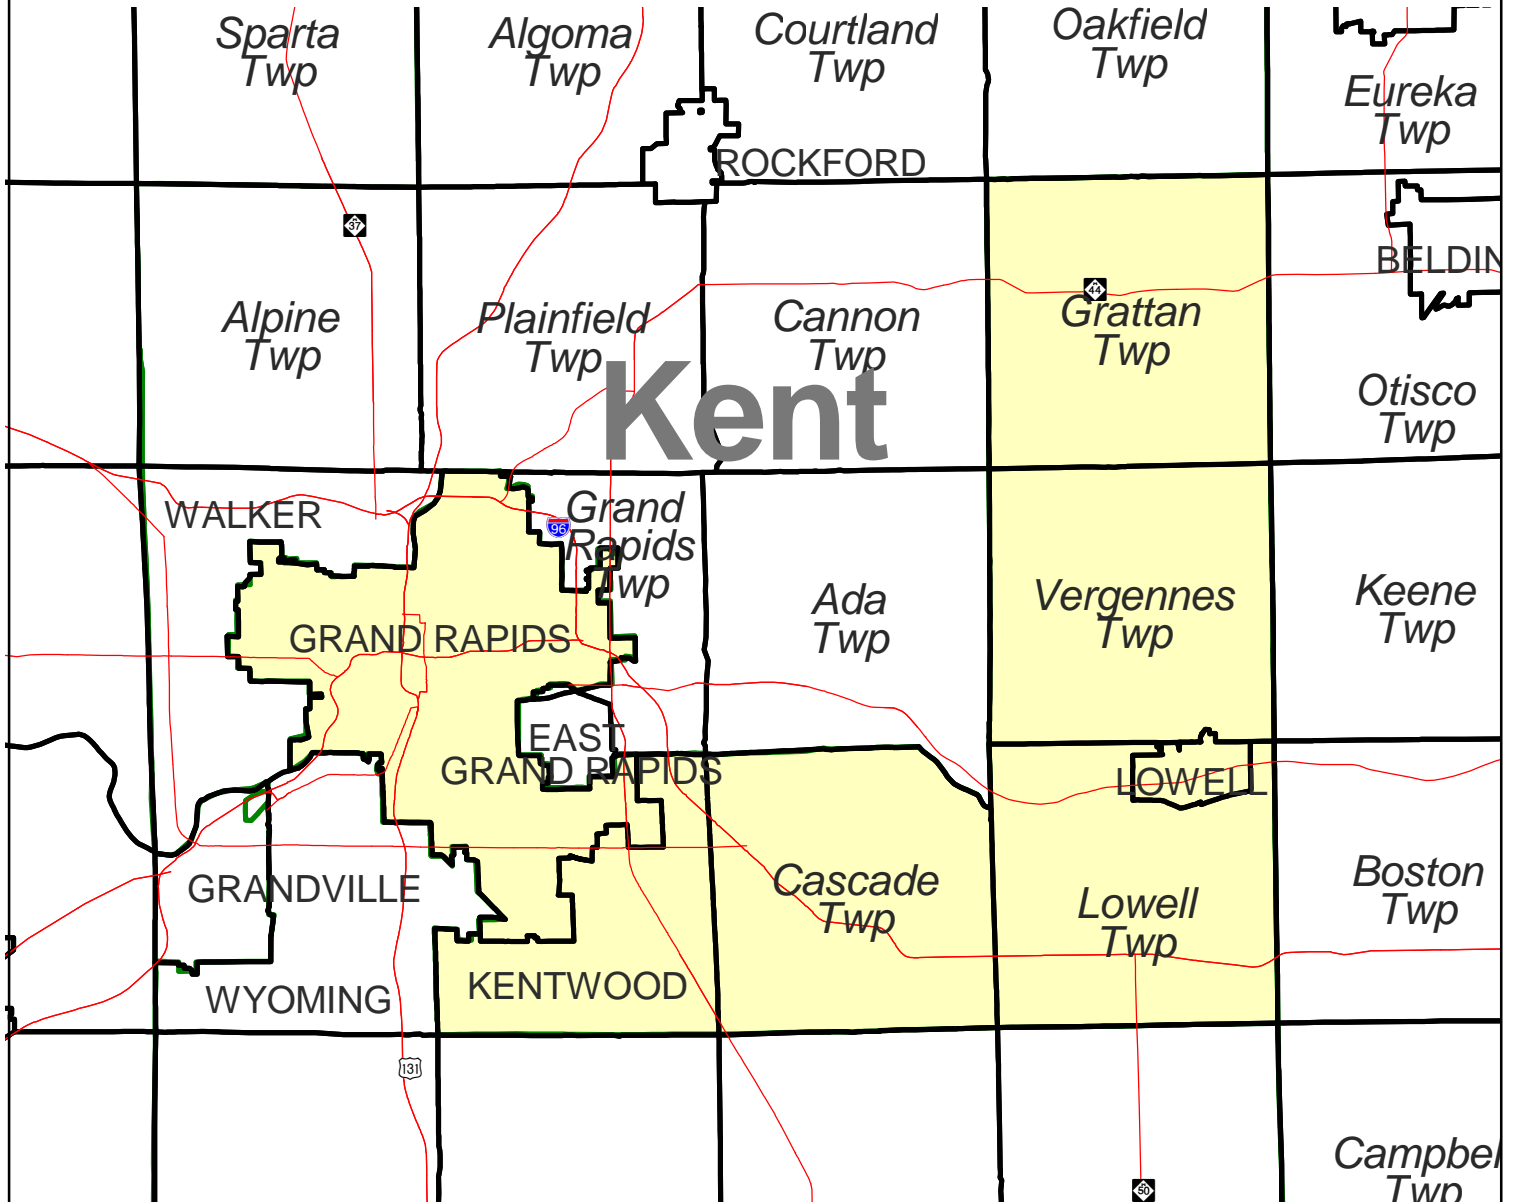

# MICHIGAN STATE SENATE DISTRICT 29

-  Highway
-  Minor Civil Division
-  District Boundary
-  County Boundary

# Michigan State Senate

## District 29

Kent County (part)  
  Cascade township  
  Grand Rapids city  
  Grattan township  
  Kentwood city  
  Lowell city  
  Lowell township  
  Vergennes township

Published pursuant to Public Act 116 of 2001  
Produced by the Michigan Information Center  
Michigan Department of Information and Technology  
November 1, 2001