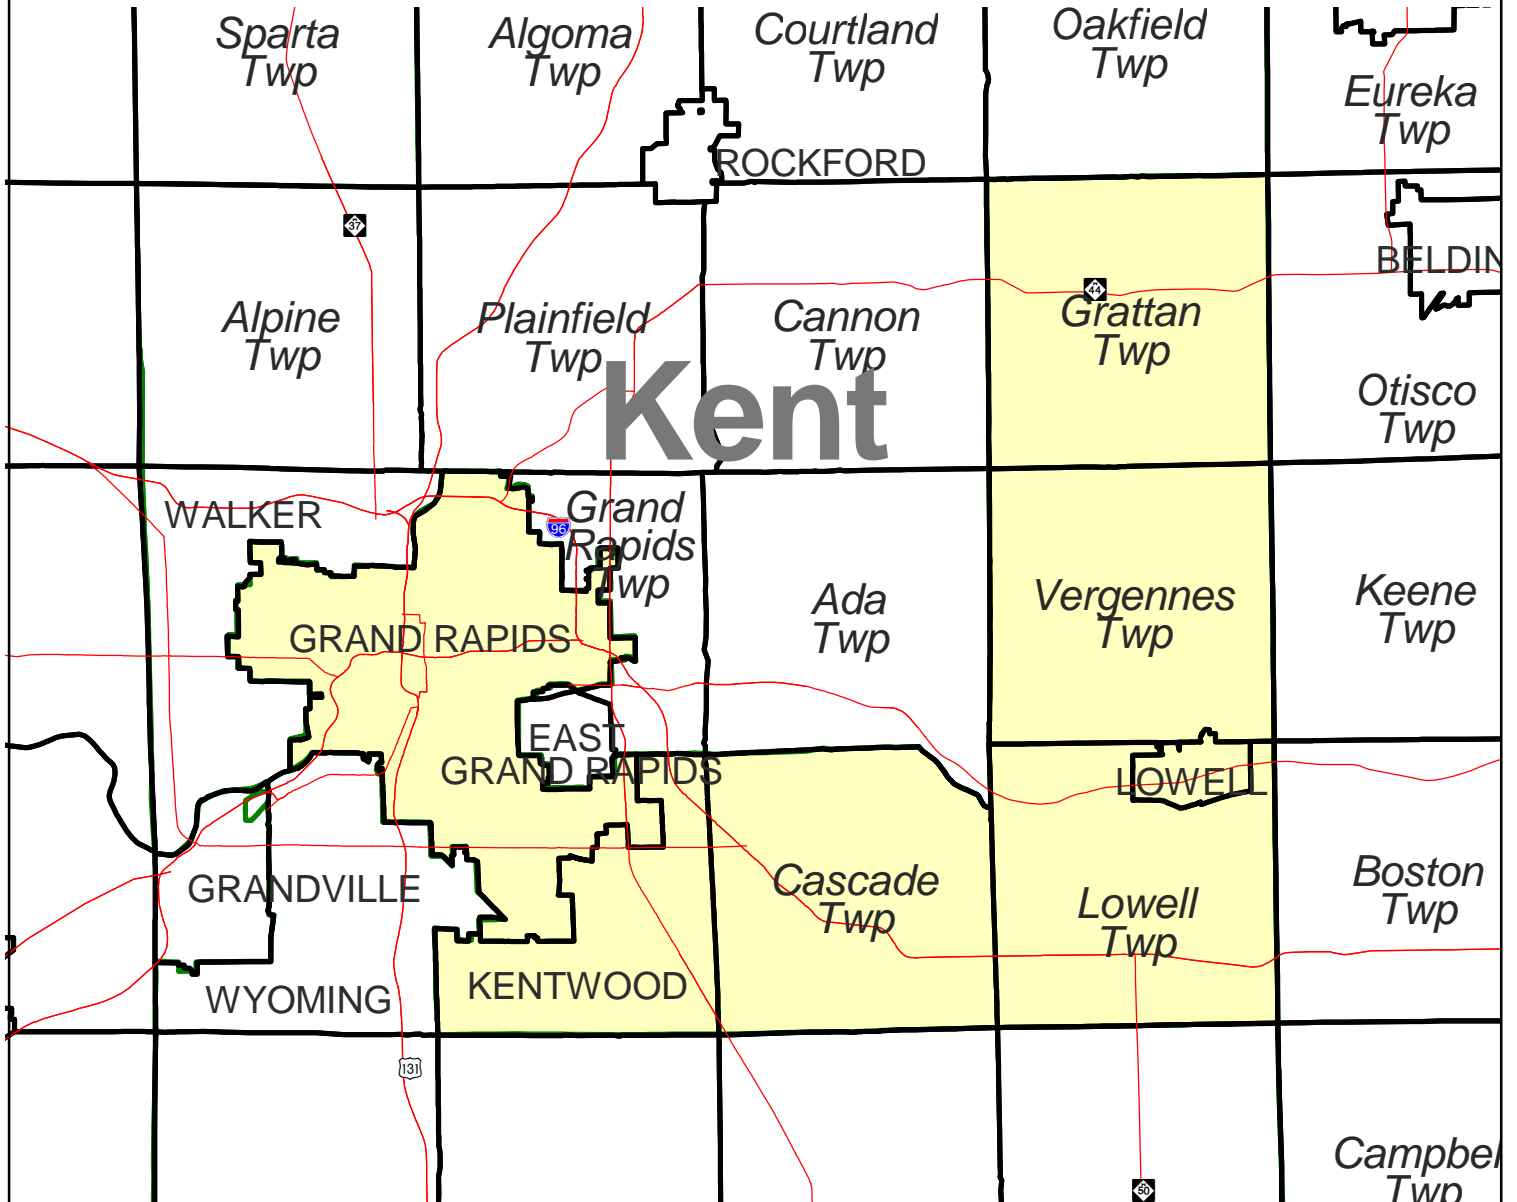

MICHIGAN STATE SENATE DISTRICT 29

- Highway
- Minor Civil Division
- District Boundary
- County Boundary

Produced by
Michigan Information Center
October 2001

Michigan State Senate

District 29

Kent County (part)
 Cascade township
 Grand Rapids city
 Grattan township
 Kentwood city
 Lowell city
 Lowell township
 Vergennes township