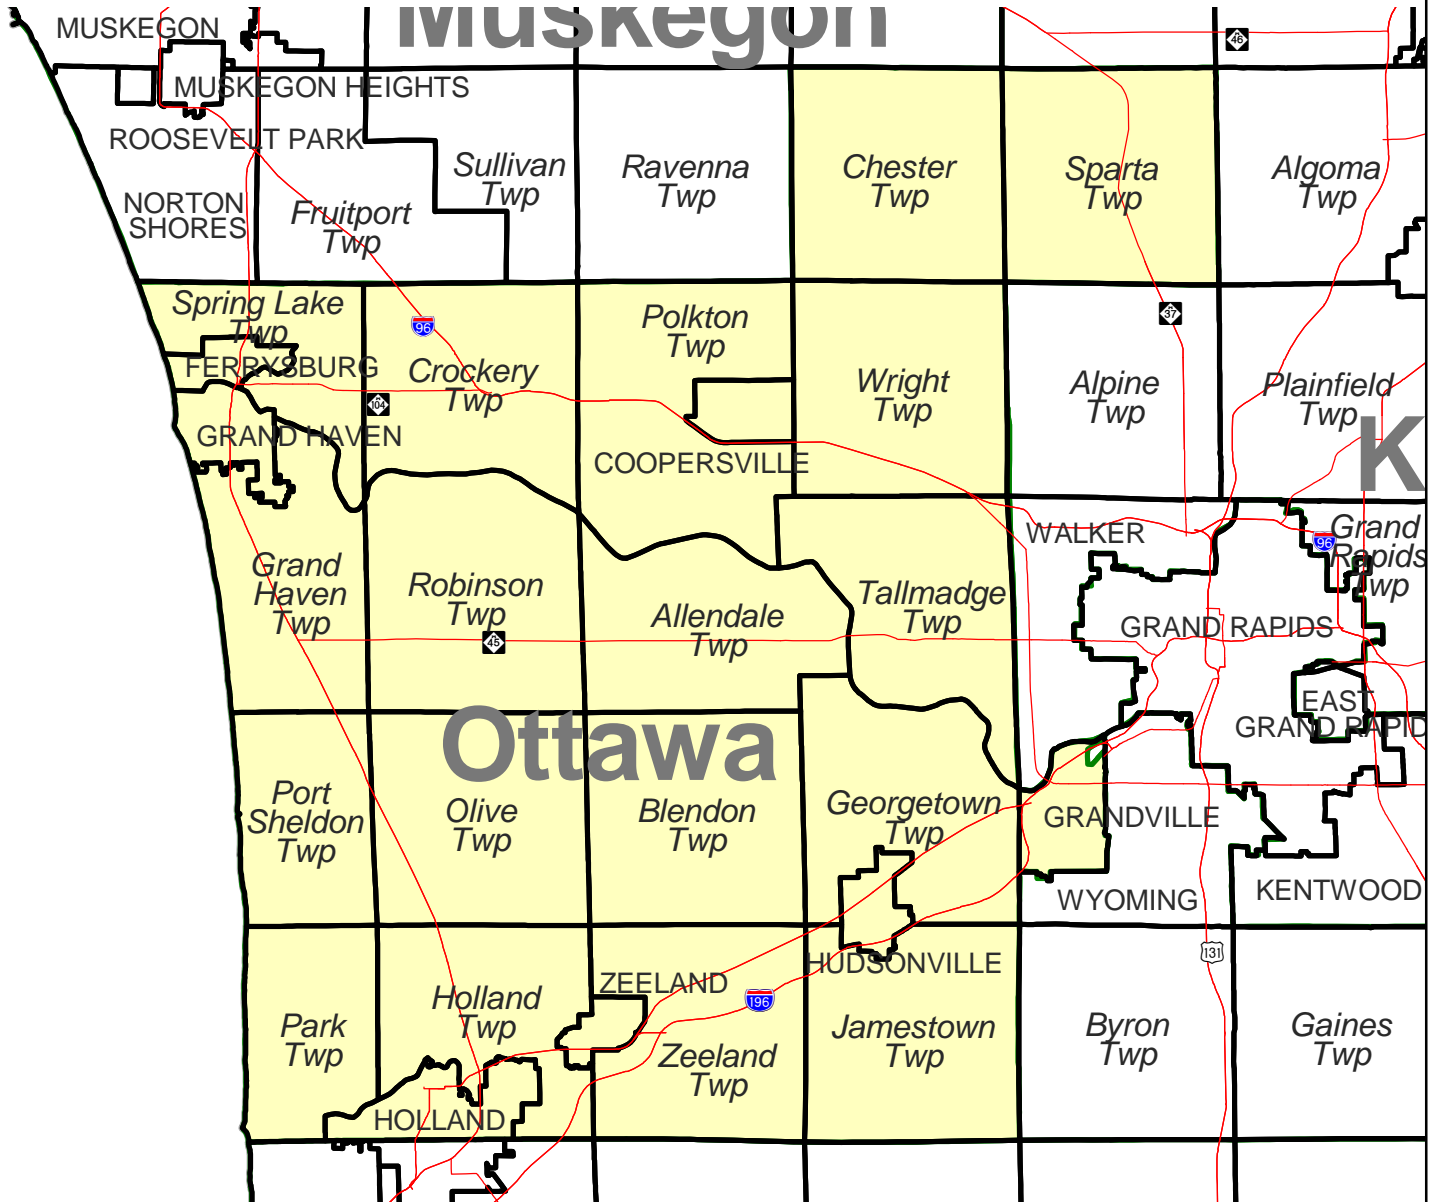

MICHIGAN STATE SENATE DISTRICT 30

Produced by
Michigan Information Center
October 2001

-  Highway
-  Minor Civil Division
-  District Boundary
-  County Boundary

Michigan State Senate

District 30

Kent County (part)
 Grandville city
 Sparta township
Ottawa County