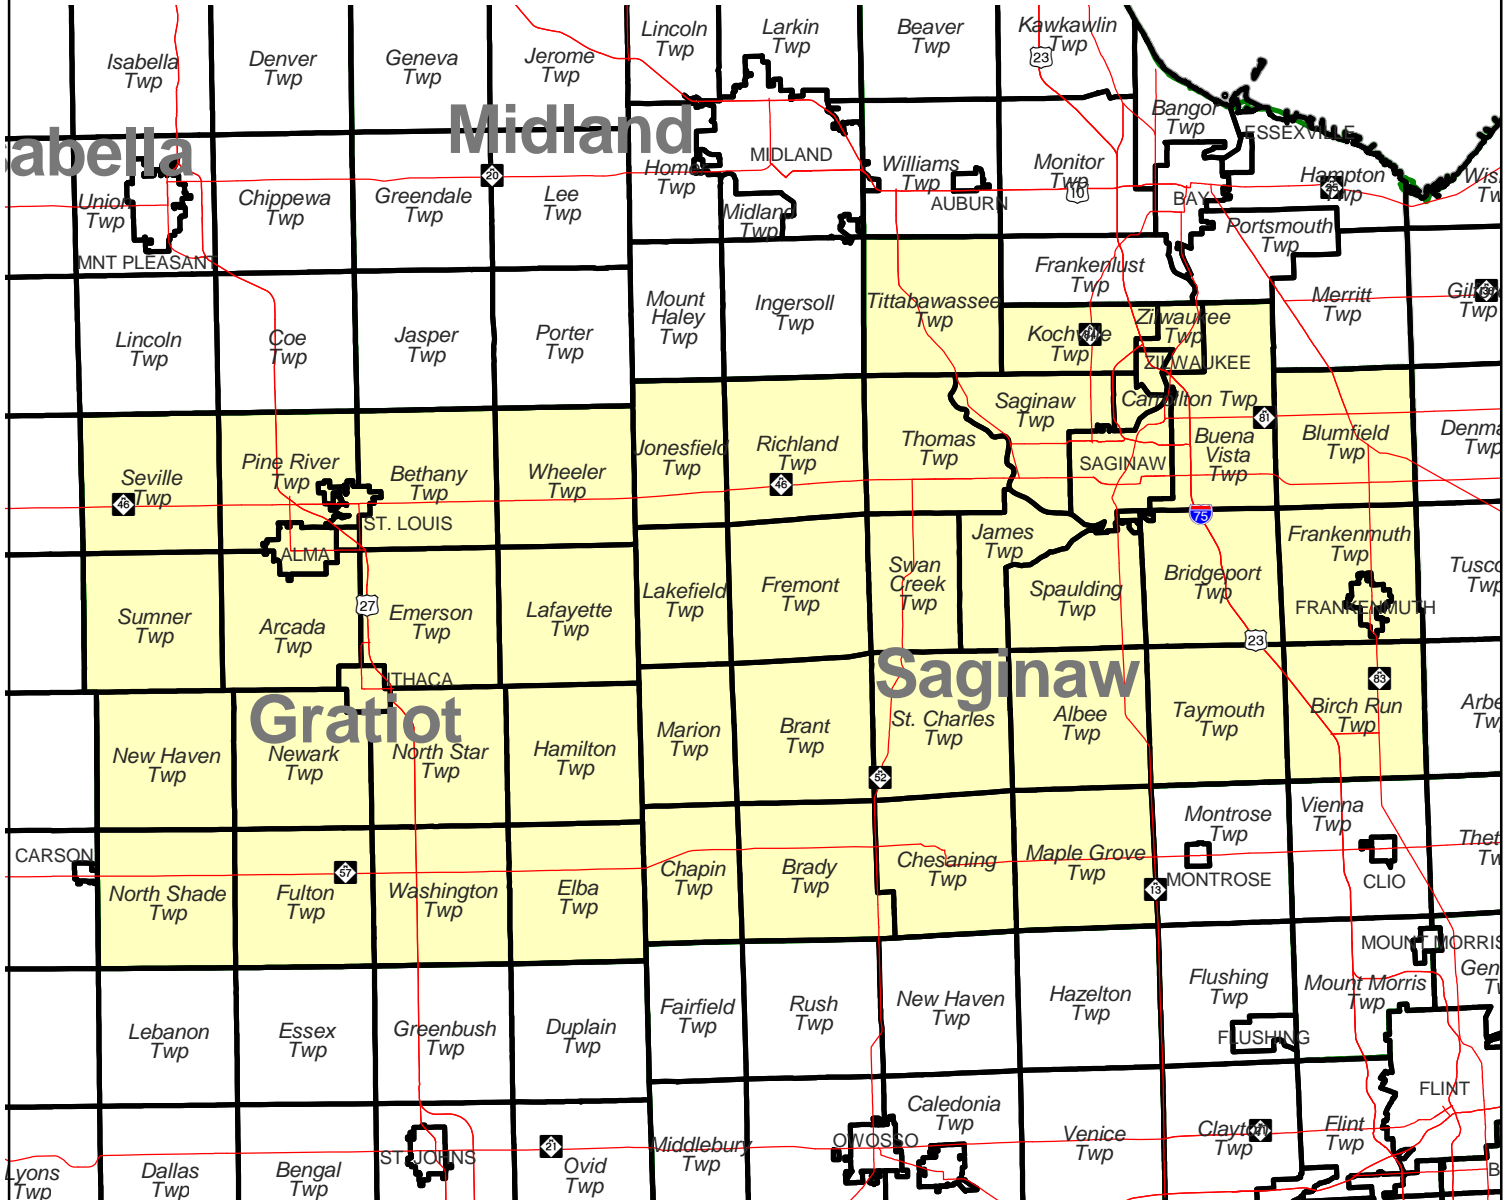

# MICHIGAN STATE SENATE DISTRICT 32

Produced by  
Michigan Information Center  
October 2001

-  Highway
-  Minor Civil Division
-  District Boundary
-  County Boundary

# Michigan State Senate

## District 32

Gratiot County  
Saginaw County

Published pursuant to Public Act 116 of 2001  
Produced by the Michigan Information Center  
Michigan Department of Information and Technology  
November 1, 2001