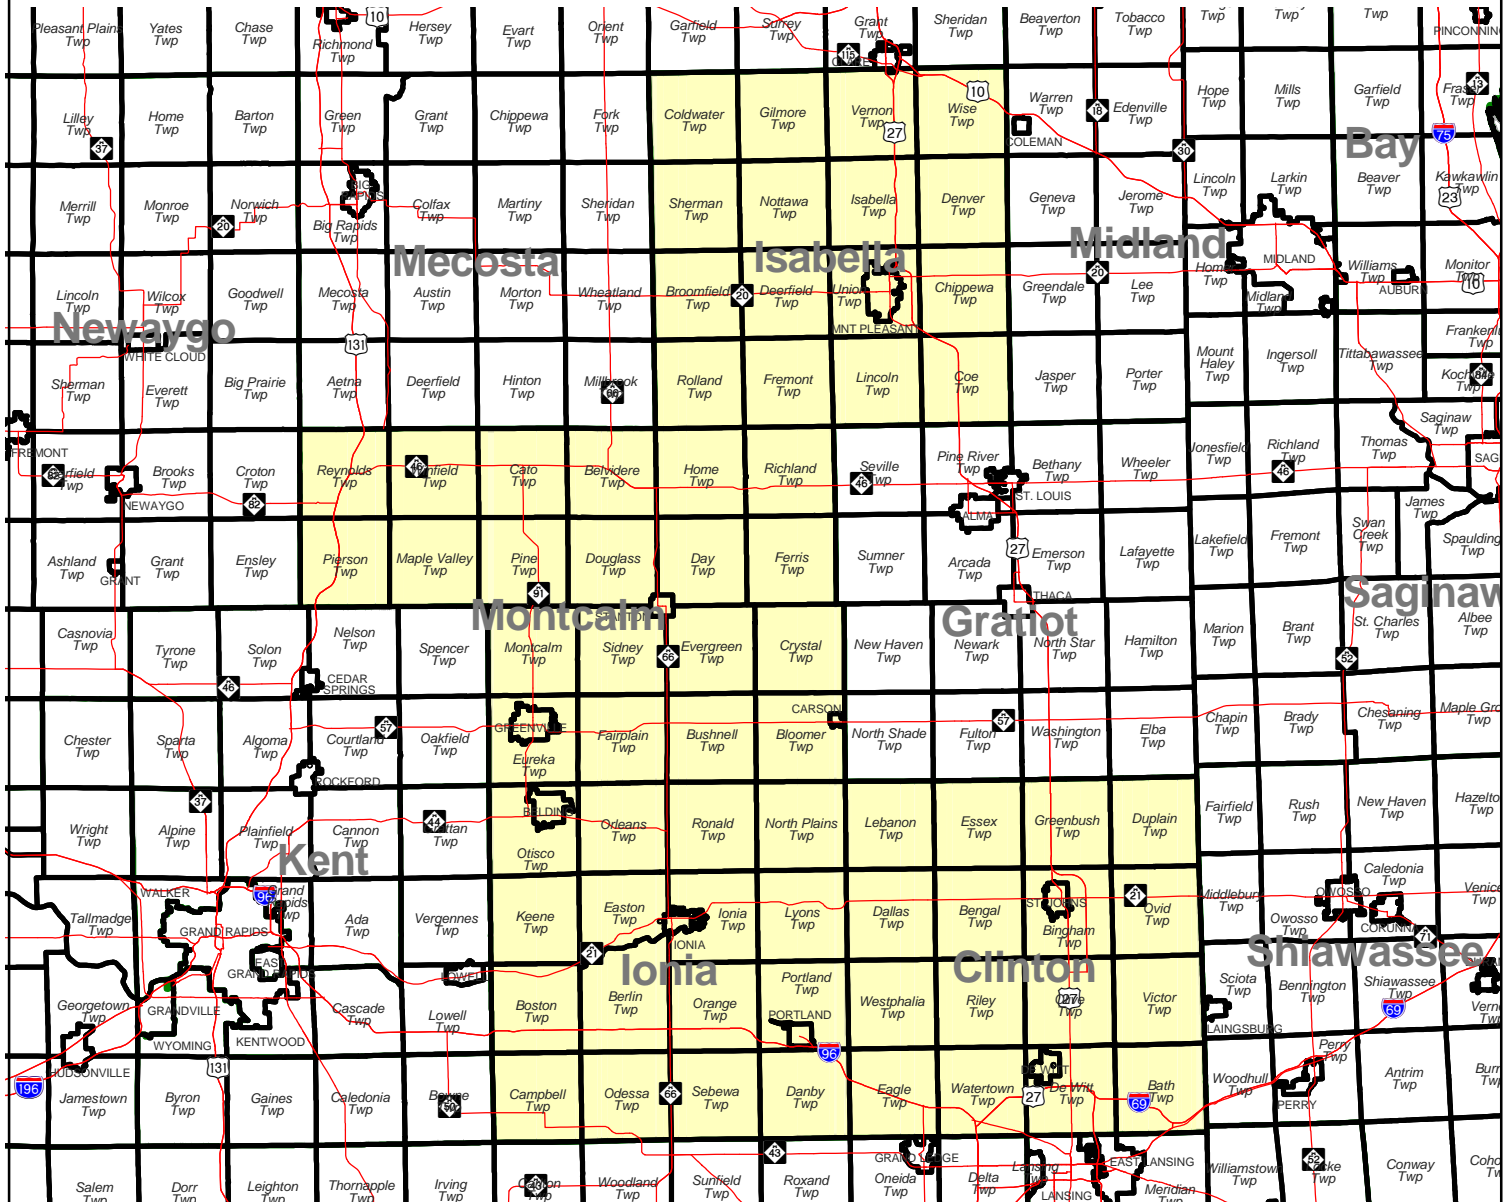

MICHIGAN STATE SENATE DISTRICT 33

Produced by
Michigan Information Center
October 2001

- Highway
- Minor Civil Division
- District Boundary
- County Boundary

Michigan State Senate

District 33

Clinton County
Ionia County
Isabella County
Montcalm County