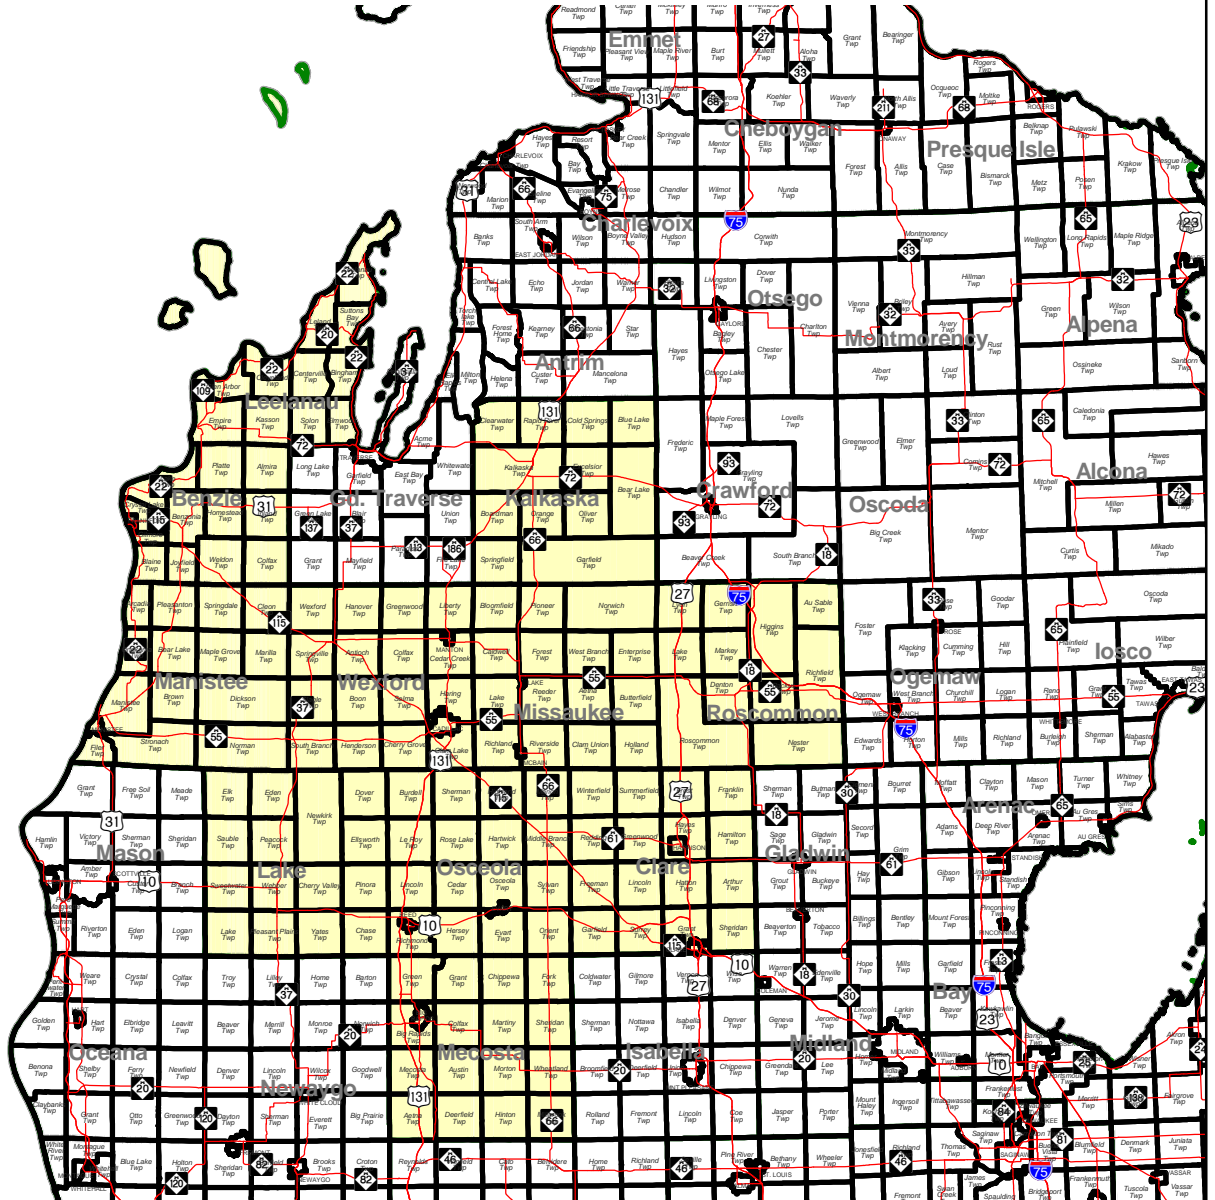

MICHIGAN STATE SENATE DISTRICT 35

Produced by
Michigan Information Center
October 2001

-  Highway
-  Minor Civil Division
-  District Boundary
-  County Boundary

Michigan State Senate

District 35

Benzie County
Clare County
Kalkaska County
Lake County
Leelanau County
Manistee County
Mecosta County
Missaukee County
Osceola County
Roscommon County
Wexford County