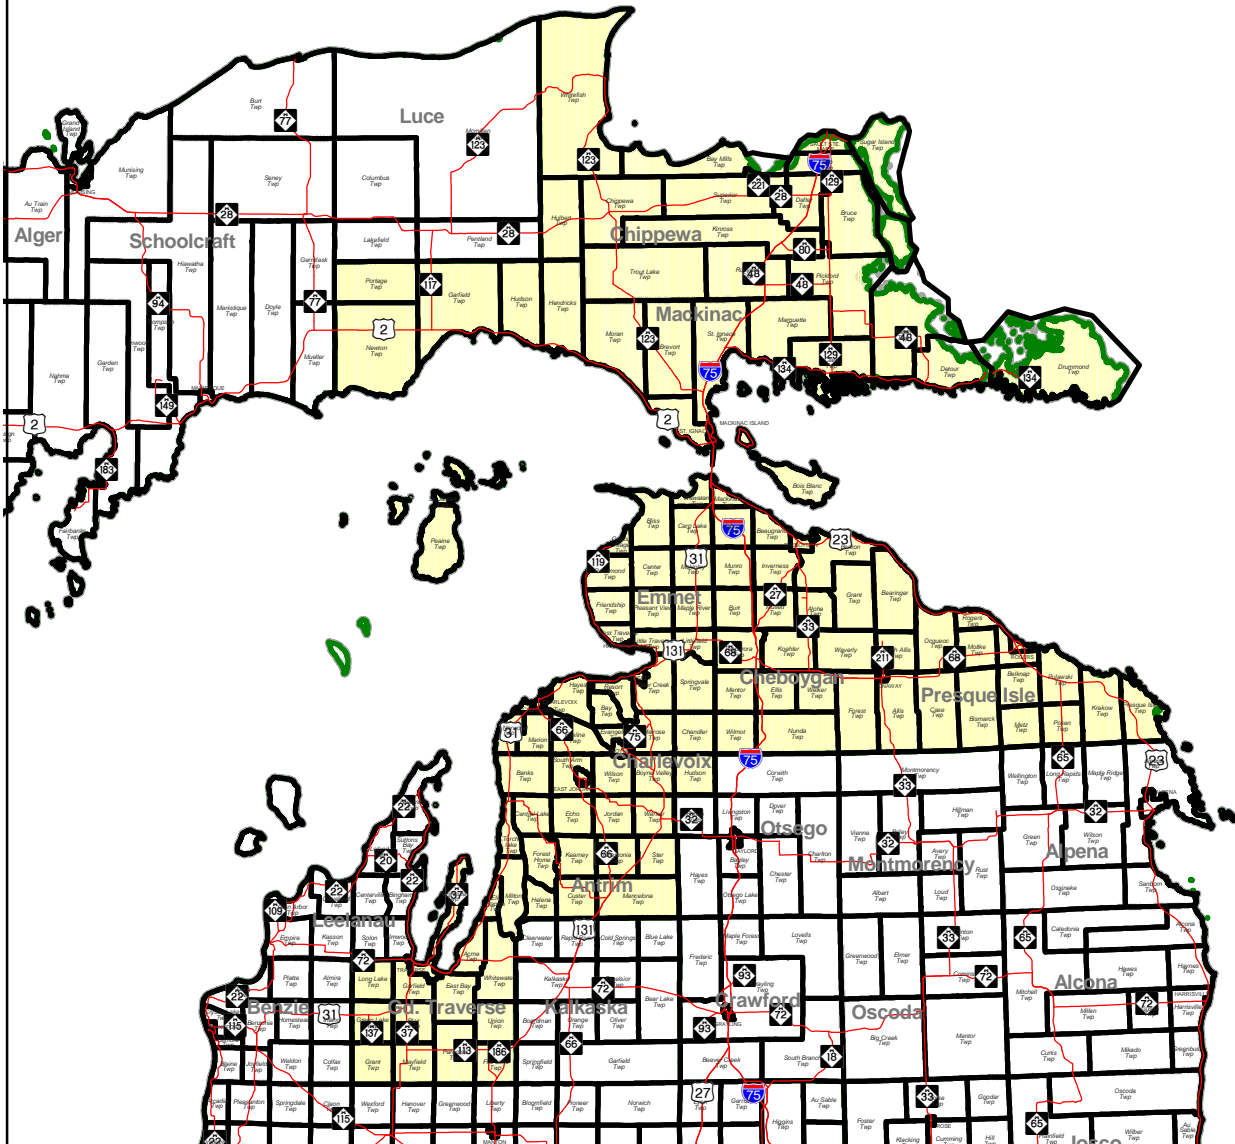

MICHIGAN STATE SENATE DISTRICT 37

Produced by
Michigan Information Center
October 2001

- Highway
- Minor Civil Division
- District Boundary
- County Boundary

Michigan State Senate

District 37

Antrim County
Charlevoix County
Cheboygan County
Chippewa County
Emmet County
Grand Traverse County
Mackinaw County
Presque Isle County