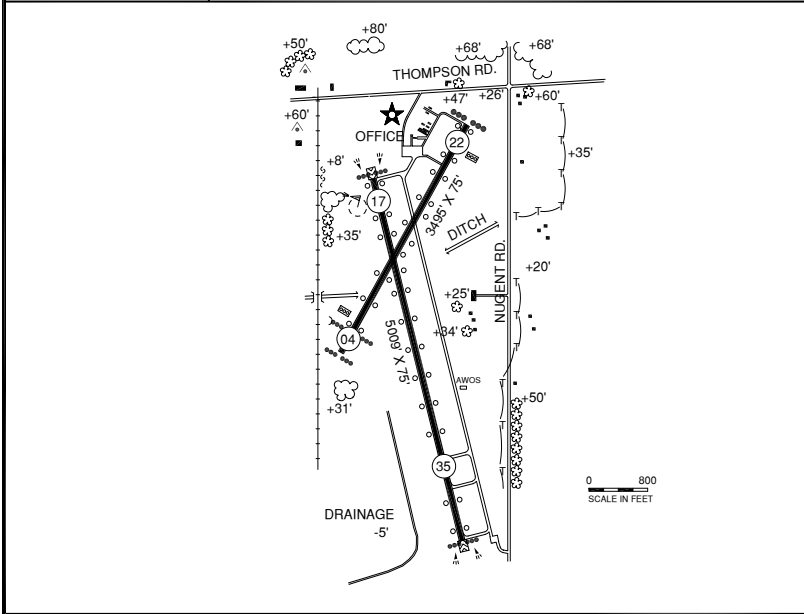

# BAD AXE, HURON COUNTY MEM. (BAX)

**B**

FREQ	
AWOS	118.600
CTAF/U	123.075
LANSING FSS	
RCO	122.65
CLEVELAND	
CTR	126.75

HURON COUNTY  
MEMORIAL AIRPORT

09-18 LOCATION

SCALE IN MILES

**763'**  
ELEV

09532.A  
32-02

**RWY LENGTH BEYOND DISPLACED THR**

17/ — \* 04/ 3195  
35/ — \* 22/ —

**COORDINATES**

43° 46.81' N  
082° 59.13' W

**License**

General Utility

**FM CITY:** 1.0 mi S

**LGT:** ROTG BCN, MIRL (10% intsty). For 100% intsty MIRL, PAPI, REIL, std pcl CTAF

**FUEL:** 100LL, JET A \*

**RPR:** None

**WX:** AWOS 989-269-4137

WX Briefing System

**SNW RMVL:** Yes

**TRNSP:** Thumb Area Transit, weekdays 800-322-1125, bicycles.

**MEALS:** In town, 1.0 mi

**RON:** In town, 1.0 mi