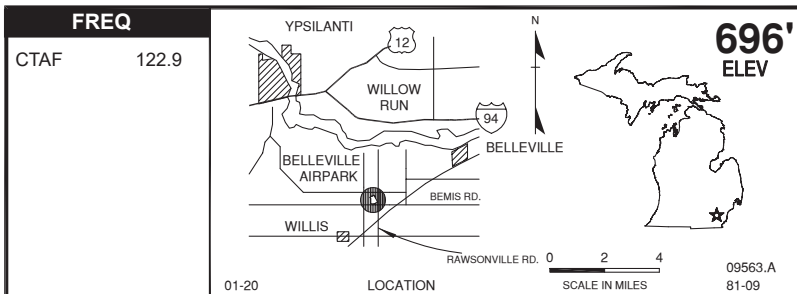

BELLEVILLE AIRPARK (43G)

B

RWY LENGTH BEYOND DISPLACED THR

15/ 1200
33/ 1653'

COORDINATES

42° 10.60'N
083° 32.752'W

License
Basic Utility

FM CITY: 3.0 mi SW

WX: None

SNW RMVL: None

TRNSP: Taxi

MEALS: 1.5 mi

RON: In town, 5.0 mi

- Rgt tfc Rwy 15.
- Rwy soft durg spring thaw.
- +109 high tension transmission pwr line N of arpt.
- Camping permitted.