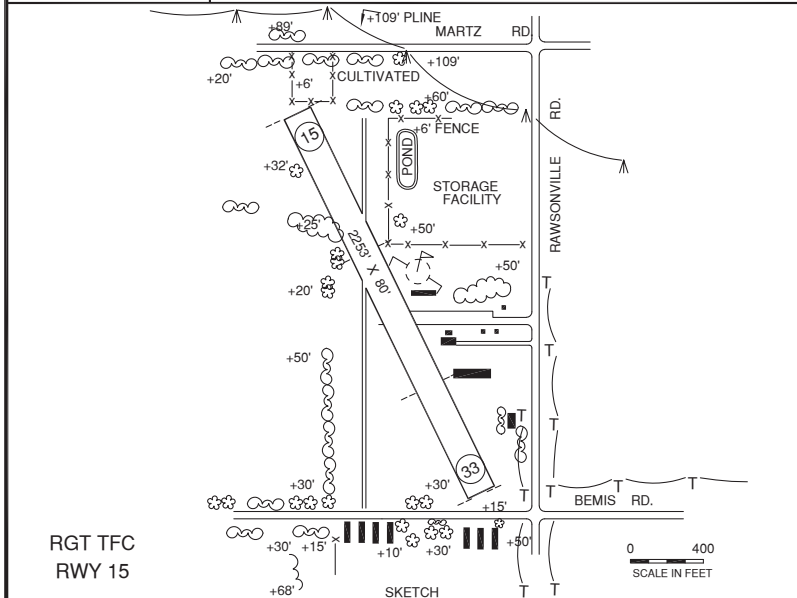

BELLEVILLE AIRPARK (43G)

B

RWY LENGTH BEYOND DISPLACED THR

15/ 1200
33/ 1653'

COORDINATES

42° 10.60'N
083° 32.752'W

License
Basic Utility

FM CITY: 3.0 mi SW

LGT: None

MGR: Kenney Farmer

PH: 313-218-3301

FBO: None

ATND: Mon-Fri 0900 - 1700

NAV AIDS: 114.3 (SVM) 172° 14.0 NM to fld.

FUEL: None

RPR: None

WX: None

SNW RMVL: None

TRNSP: Taxi

MEALS: 1.5 mi

RON: In town, 5.0 mi

- Rgt tfc Rwy 15.
- Rwy soft durg spring thaw.
- +109 high tension transmission pwr line N of arpt.
- Camping permitted.