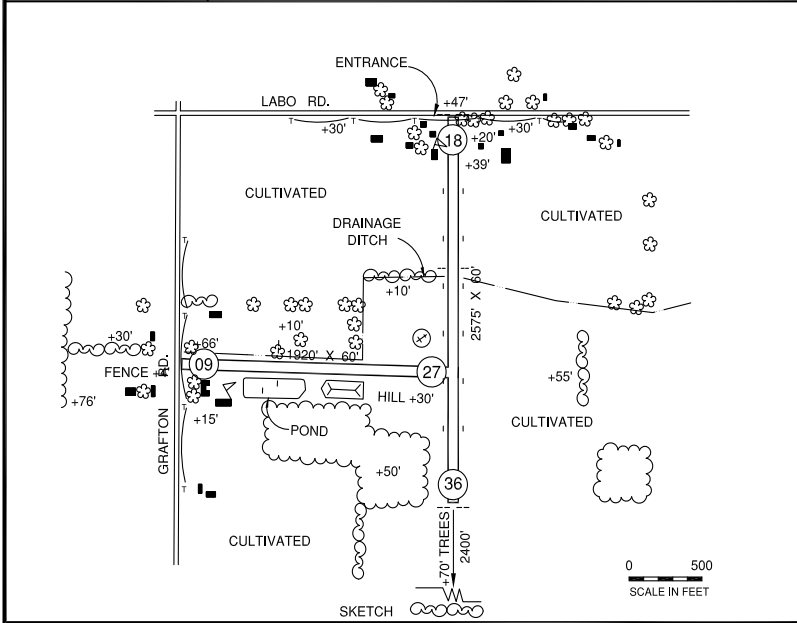

CARLETON, BUZZWICK (W87)

C

FREQ		610' ELEV
CTAF/U 122.9		09622.35A 58-12

RWY LENGTH BEYOND DISPLACED THR

09/ 1260 * 18/ 1575
27/ — * 36/ —

COORDINATES

42° 01.09'N
083° 22.63'W

License
Basic Utility

FM CITY: 3.0 mi S

LGT: None

MGR: Mitchell Noble

PH: 734-506-8310

734-664-6850 (Mgr)

FBO: None

ATND: Ireg

NAV AIDS: 115.7 (CRL) 123° NM to fld.

FUEL: None

RPR: None

WX: None

SNW RML: None

TRNSP: None

MEALS: In town 3.0 mi

RON: In town 3.0 mi

● Deer, coyote & birds invof arpt.