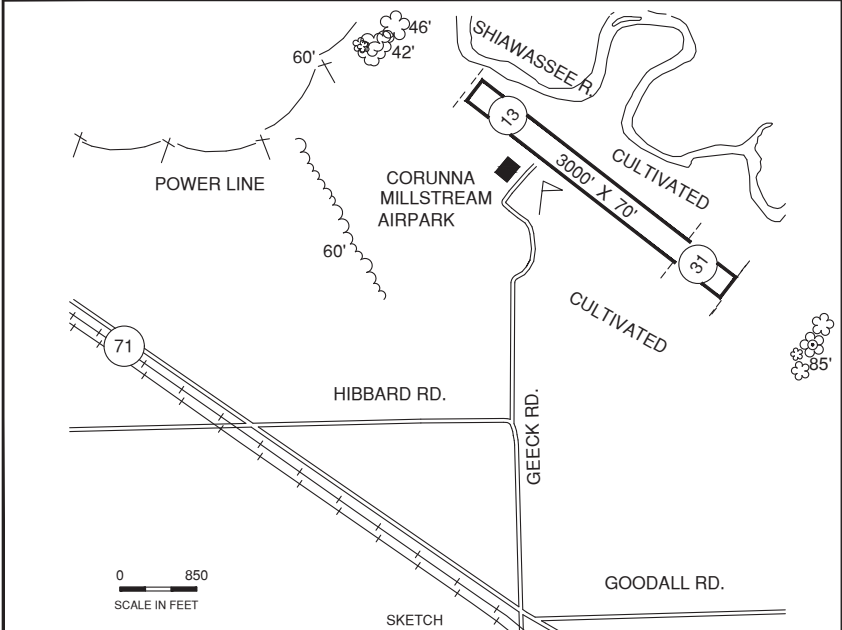

CORUNNA, MILLSTREAM AIRPARK (56M)

C

RWY LENGTH BEYOND DISPLACED THR 13/ — 31/ 2200	COORDINATES 42° 57.78'N 084° 02.67' W	License Unimproved Airstrip
FM CITY: 3.0 mi SE LGT: None MGR: Julie MacKay PH: 989-277-6066 FBO: None ATND: Unatnd Closed Nov - April	NAV AIDS: 116.9 (FNT) 276° 13 NM to fld. FUEL: None RPR: None WX: None SNW RMVL: None TRNSP: None MEALS: 4.0 mi RON: 6.0 mi	

- +60 ft power line 1240 ft NW of rwy.
- Deer, birds on & invof arpt.