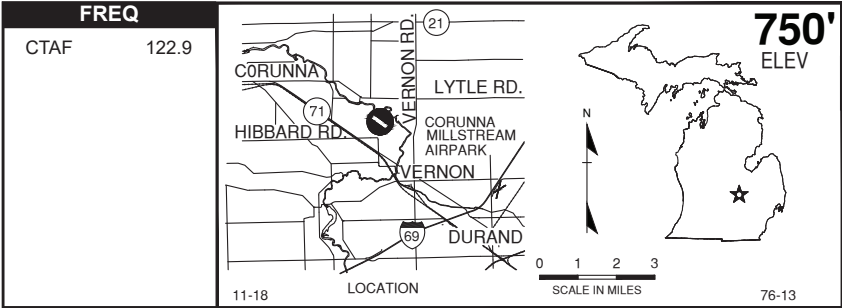

CORUNNA, MILLSTREAM AIRPARK (56M)

C

RWY LENGTH BEYOND DISPLACED THR 13/ — 31/ 2200	COORDINATES 42° 57.78'N 084° 02.67' W	License Unimproved Airstrip
FM CITY: 3.0 mi SE LGT: None MGR: Julie MacKay PH: 989-277-6066 FBO: None ATND: Unatnd Closed Nov - April	NAV AIDS: 116.9 (FNT) 276° 13 NM to fld. FUEL: None RPR: None WX: None SNW RMVL: None TRNSP: None MEALS: 4.0 mi RON: 6.0 mi	

- +60 ft power line 1240 ft NW of rwy.
- Deer, birds on & invof arpt.