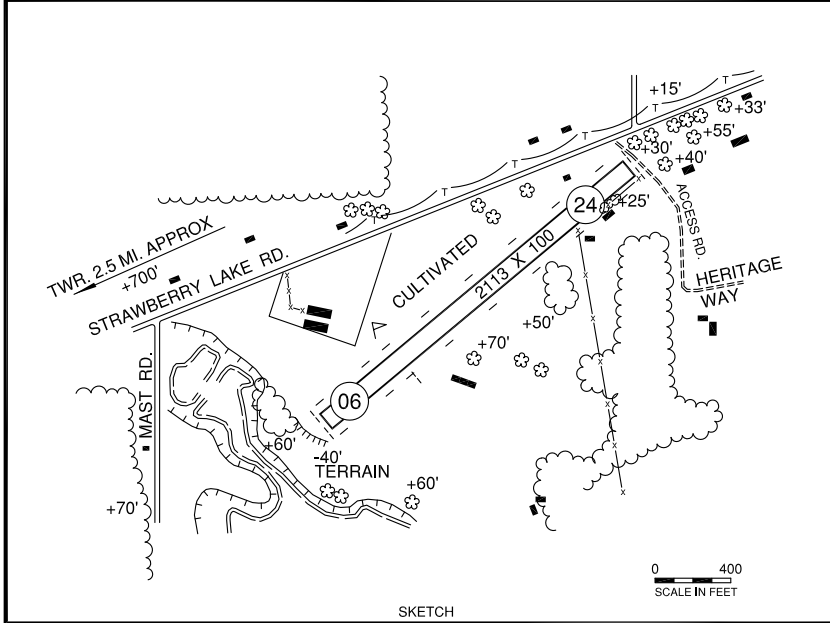

DEXTER, CACKLEBERRY (2E8)

D

RWY LENGTH BEYOND DISPLACED THR
 06/ 1598'
 24/ 1613'

COORDINATES
 42° 25.50' N
 083° 52.16' W

License
 Basic Utility

FM CITY: 5.0 NW
LGT: NSTD LIRL not for public use.
MGR: John Wiltse
PH: 734-426-4493
FBO: None
ATND: Ireg

NAV AIDS: 114.3 (SVM) 277° 12.0 NM to fld.
FUEL: None
RPR: None
WX: None
SNW RMVL: Limited- vfy cond
TRNSP: None
MEALS: In town, 5.0 mi
RON: Ann Arbor, 8.0 mi

● Call amgr for fld conditions.