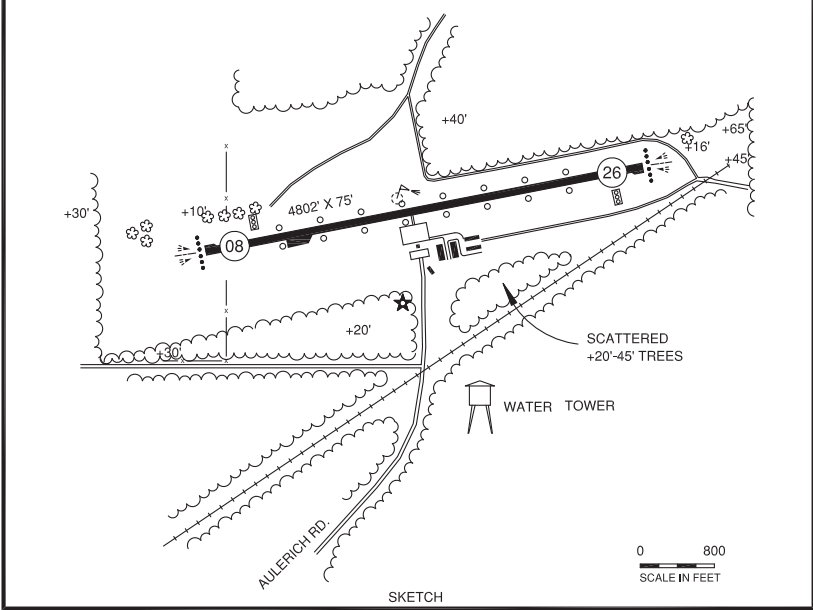

# EAST TAWAS, IOSCO COUNTY (6D9)

FREQ	
CTAF/U	122.8
MINNEAPOLIS CNTR (R)	125.475
Oscoda AWOS	118.7
PCL	122.85

01-18 LOCATION

605'  
ELEV

0 1 2 3  
SCALE IN MILES

09778.1A  
35-06

E

**RWY LENGTH BEYOND DISPLACED THR**

08/ —  
26/ —

**COORDINATES**

44° 18.77'N  
083° 25.34'W

**License**  
General Utility

**FM CITY:** 3.0 NE

**LG:** ROTG BCN. MIRL-PAPI, REIL-  
STD PCL 122.85

**MGR:** Marvin W. Poland

**PH:** 989-820-0738

**FBO:** Marv's Place Avn 989-820-0738

**ATND:** Ireg call 989-362-5832  
989-820-0738

**NAV AIDS:** IAP, 116.1 (ASP) 195° 8.3 NM to fld.

**FUEL:** 100LL

**RPR:** Major A&P by arngmt call 989-820-0738

**WX:** None

**SNW RMVL:** Yes - call for condition

**TRNSP:** CC by arngmt 989-820-0738

**MEALS:** In town 4.0 mi

**RON:** In town 4.0 mi

- Deer on & invof of arpt.
- Admin bldg access—depress V, then simultaneous III-II, then I.
- Skydiving activity May-Oct.