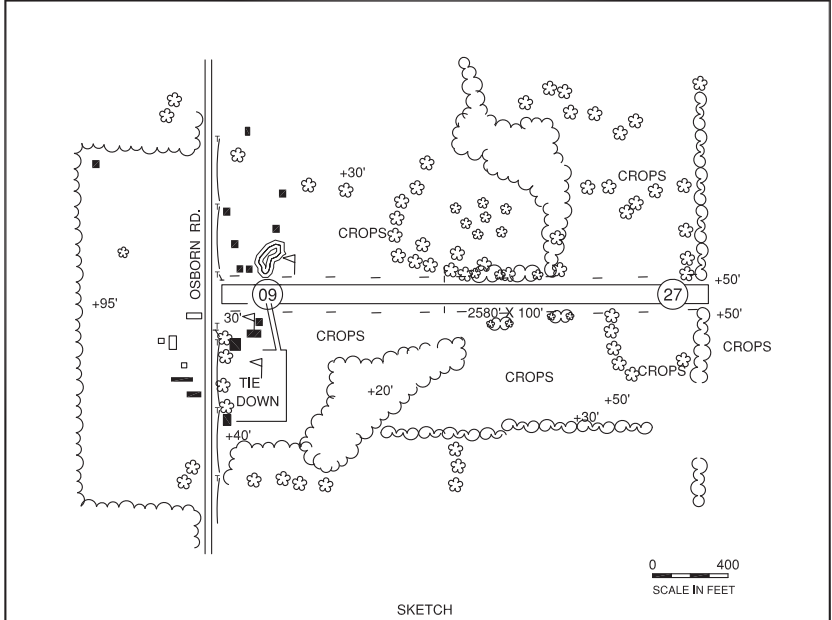

ELWELL, HAMP SKYPORT (68R)

E

RWY LENGTH BEYOND DISPLACED THR
 09/ 1400'
 27/ —

COORDINATES
 43° 23.97'N
 084° 48.05'W

License Class
 Basic Utility

FM CITY: 3.0 mi W
LGT: None
MGR: Mike Hamp
PH: 989-763-1300
FBO: Hamp Aircraft Service 989-463-1762
ATND: 24 Hrs (Owner resides at arpt)

NAV AIDS: 110.6 (MOP) 195° 14.0 NM to fld.
FUEL: None
RPR: Major A&P Airframe repairs for svc call
 989-763--1300 asst mgr cell
WX: None
SNW RMVL: Yes—vfy cond
TRNSP: On req
MEALS: 1.5
RON: 7.5 mi

- Rolling terrain
- Trees & brush on both sides of rwy.
- Deer & birds invof arpt.