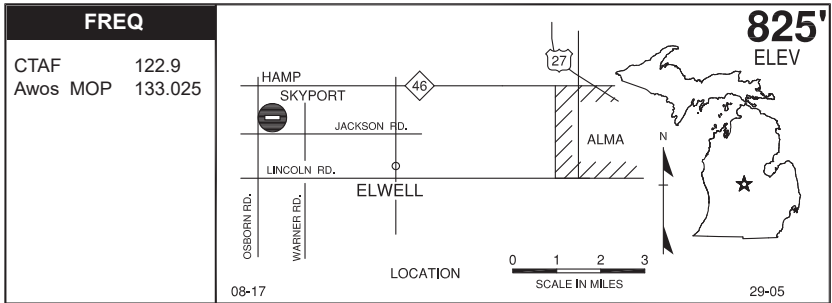

ELWELL, HAMP SKYPORT (68R)

E

RWY LENGTH BEYOND DISPLACED THR
 09/ 1400'
 27/ —

COORDINATES
 43° 23.97'N
 084° 48.05'W

License Class
 Basic Utility

FM CITY: 3.0 mi W
LGT: None
MGR: Mike Hamp
PH: 989-763-1300
FBO: Hamp Aircraft Service 989-463-1762
ATND: 24 Hrs (Owner resides at arpt)

NAV AIDS: 110.6 (MOP) 195° 14.0 NM to fld.
FUEL: None
RPR: Major A&P Airframe repairs for svc call
 989-763--1300 asst mgr cell
WX: None
SNW RMVL: Yes—vfy cond
TRNSP: On req
MEALS: 1.5
RON: 7.5 mi

- Rolling terrain
- Trees & brush on both sides of rwy.
- Deer & birds invof arpt.