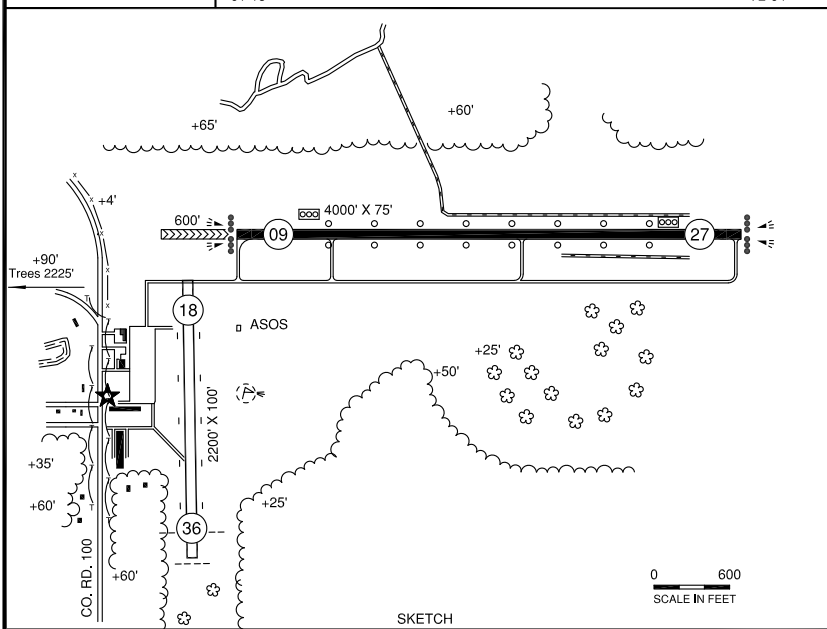

HOUGHTON LAKE, ROSCOMMON CO-BLODGETT MEM (HTL)

FREQ	
AWOS-3	118.05
CTAF/U	122.8*
MPLS CTR	125.475
Y31 RCO	122.35

ROSCOMMON COUNTY AIRPORT
BLODGETT MEMORIAL

HOUGHTON LAKE

01-18 LOCATION

1150'
ELEV

0 1 2 3
SCALE IN MILES

09937.A
72-04

RWY LENGTH BEYOND DISPLACED THR

09/ — * 18/ —
27/ — * 36/ 2000'

COORDINATES

44° 21.59'N
084° 40.17'W

License
General Utility

FM CITY: 5 MI NE

LGT: ROTG BCN. ACTV HIRL, REIL, PAPI—
STD PCL CTAF.

MGR: Eric Jaroch

PH: 989-366-7660
989-390-2398 (Aft hr, Mgr Cell)

FBO: Cornerstone Acft Maintenance
989-366-4503

ATND: 0900-1700

Unatnd major holidays.

RDO NAV AIDS: IAP, 109.8 (CGG) 178°
19 NM to fld.

FUEL***: 100LL

RPR: Major A&P

WX: AWOS-3 989-366-4825, Wi-Fi

SNW RMVL: Rwy 09/27 only**

TRNSP: "Rosco" Mini - Bus weekdays
0600-1800; cc, Taxi

MEALS: Adj, in town 5.0 MI

RON: In town, 4.0 MI

- 2202' MSL (870' AGL) TWR 4.2 NM SW of arpt.
- *Rdo call "Houghton Lake Roscommon Co".
- **Rwy 18/36 CLSD when snow covered excp for ski equip acft.
- Deer & birds on & invof arpt .
- ***24 hr self serve, major credit cards.
- Admin bldg access—depress V, then simultaneous III-II, then I.