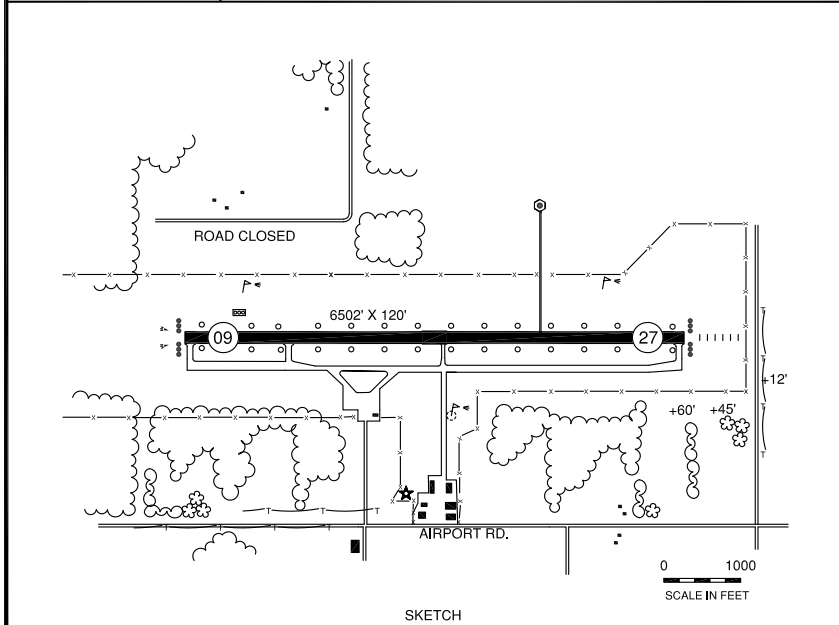

IRONWOOD, GOGEBIC-IRON CO (IWD)

FREQ	
AWOS	125.175
CTAF/U	122.8
RCO	122.3
MINNEAPOLIS CNTR	133.55

01-18 LOCATION

1230'
ELEV

0 1 2
SCALE IN MILES

09968.A
27-05

RWY LENGTH BEYOND DISPLACED THR

09/ —
27/ —