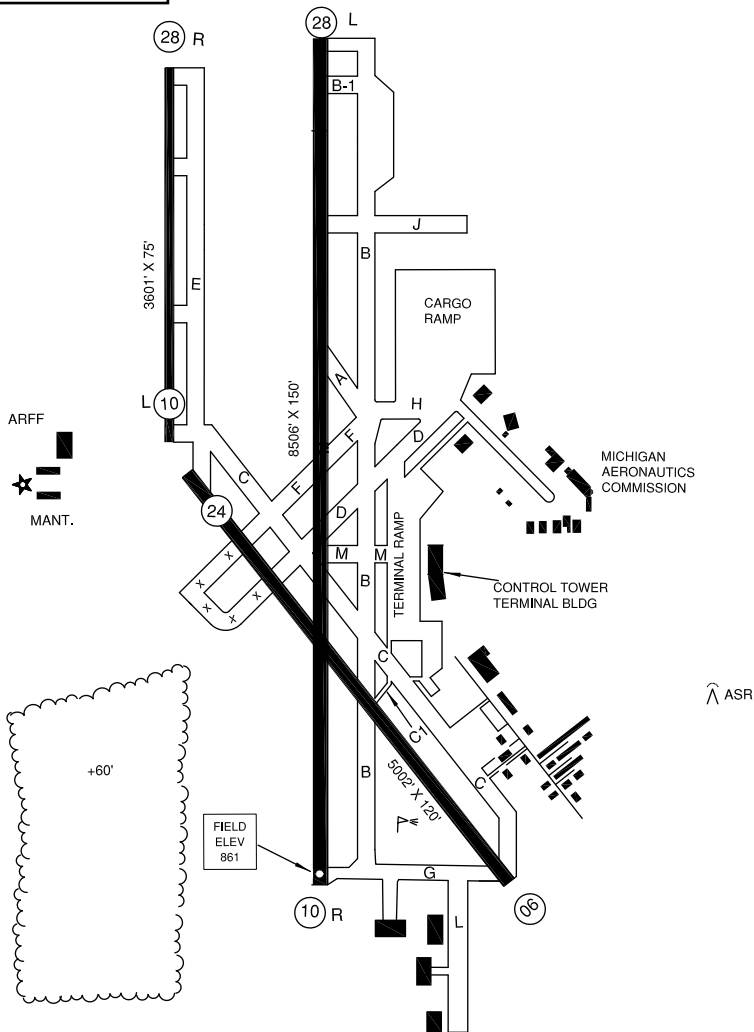

LANSING, CAPITAL REGION INT'L (LAN)

FREQ

ATIS	119.75
APP/DEP (R)	118.65
may use	N 133.475
TWR/CTAF	119.9
CLNC	123.675
GND	121.9
LANSING FSS	
RCO	122.2
UNICOM	122.95

CAUTION: BE ALERT TO RUNWAY CROSSING CLEARANCES.
 READBACK OF ALL RUNWAY HOLDING INSTRUCTIONS IS REQUIRED.

APRIL 2010
 ANNUAL RATE
 OF CHANGE
 0.1°W

861'
 ELEV

L