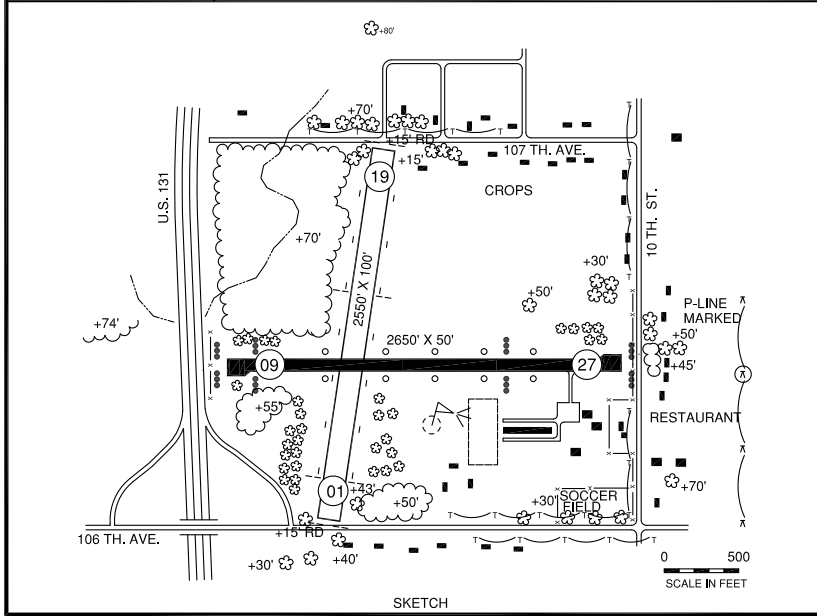

# PLAINWELL MUNICIPAL (61D)

FREQ	
CTAF/U	122.8
GREAT LAKES APP/DEP	121.2

PLAINWELL MUNICIPAL AIRPORT  
OTSEGO  
PLAINWELL

**722'**  
ELEV

08-18

LOCATION

0 1 2 3  
SCALE IN MILES

10226.A  
03-02

P

**RWY LENGTH BEYOND DISPLACED THR**

01/ 2282' \* 09/ 2459'  
19/ 1570' \* 27/ 1875'

**COORDINATES**

42° 28.07'N  
085° 38.88'W

**License**

General Utility

**FM CITY:** 2 mi N

**LGT:** LIRL, PCL- key mic 5X, auto off.

**MGR:** Virgil Williams

**PH:** 269-685-6268 (Mgr)  
269-685-6821 (City)

**FBO:** Luv'it Flying Service 269-217-2140

**ATND:** Ireg

**NAV AIDS:** 109.0 (AZO) 347° 14.0 NM to fld.

**FUEL:** 100LL self service

**RPR:** Major A&P

**WX:** None

**SNW RMVL:** Vfy cond

**TRNSP:** CC, Taxi 269-355-4808,  
rntl car 269-685-4059

**MEALS:** At airport

**RON:** 3 mi

- Brush obstructs view of rwy.
- Admin bldg access—depress V, then III-II simultaneous, then I.