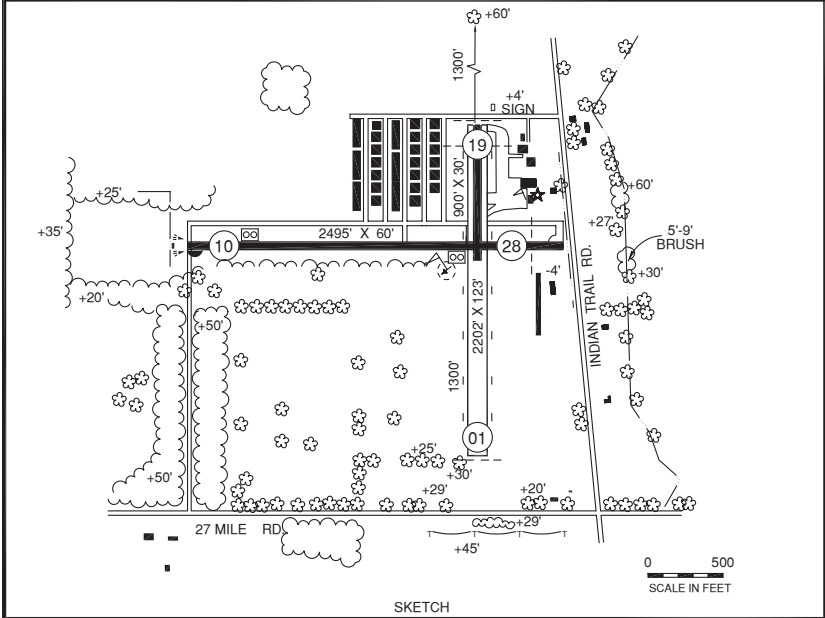

RAY COMMUNITY AIRPORT (57D)

FREQ		632' ELEV	
CTAF/U	122.7		
SELFRIDGE	0700-2300 Ex Hol		
APP/DEP	119.6		
CLE	126.425	10255.A	50-14
10-18		LOCATION	

R

RWY LENGTH BEYOND DISPLACED THR

10/ — * 01/ —
28/ 2284' * 19/ 2062'

COORDINATES

42° 44.21'N
082° 53.33'W

License

General Utility

FM CITY: 2.0 mi SE

LGT: ROTG BCN, MIRL, PAPI REIL-STD PCL
CTAF.

MGR: George Fox

PH: 586-749-9558 (Admin bldg)
586-979-2314

586-612-9910 (mgr cell)

FBO: Macomb Airways, Inc

ATND: Mon - Sun 1000-1600

NAV AIDS: 116.9 (FNT) 116° 40 NM to fld.

FUEL: 100LL*

RPR: Minor A&P by prior argmt

WX: None

SNW RMVL: Rwy 09/27; 18/36 vfy cond

TRNSP: Taxi 1-800-410-8294

MEALS: 3.0 mi

RON: 6.0 mi

- Admin bldg access—depress V, then III-II simultaneous, then I.
- Rwy 18/36 - turf portion of rwy soft in fall & spring.
- Deer invof rwy.
- *24 hrs self serve. Credit card machine in terminal bldg.