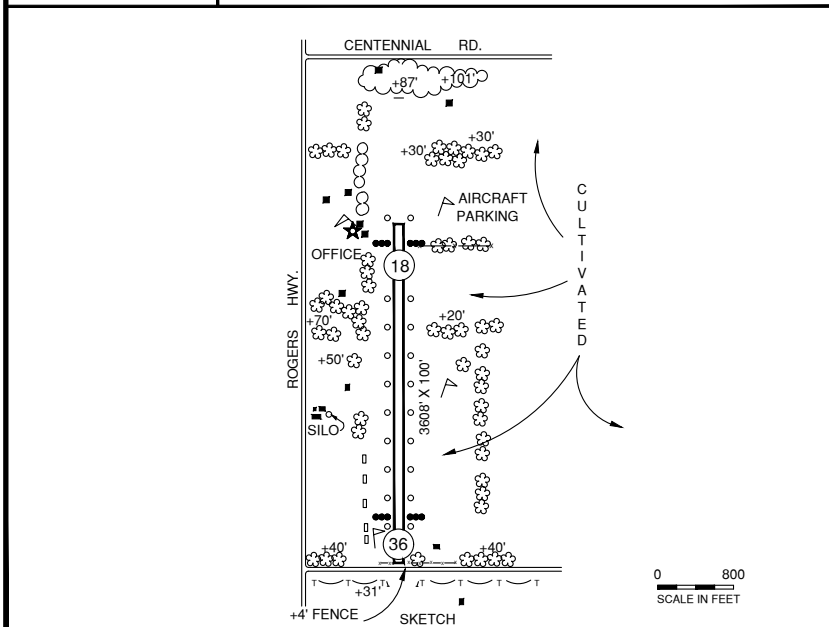

TECUMSEH, MERILLAT (34G)

T

RWY LENGTH BEYOND DISPLACED THR

18/ 3347'
36/ 3122'

COORDINATES

41° 58.50'N
083° 55.51'W

License
Basic Utility

FM CITY: 3.0 mi SE
LGT: NSTD ROTG BCN CTAF, LIRL-not for public use, avbl only on req.
MGR: Jeff Wright
PH: 517-423-7600
FBO: Merrillat Int'l Airport
 517-423-7600
ATND: 0900-1700 (Owner resides at arpt)

NAV AIDS: 115.7 (CRL) 260° 21.0 NM to fld.
FUEL: 100LL
RPR: Major A&P by prior arngmt
WX: None
SNW RMVL: Yes*
TRNSP: None
MEALS: In town, 3.0 mi
RON: None

- Ultralight actvty.
- Arpt clsd to acct ovr 12,500 lbs, except 1 hr ppr 517-423-7600/6601.
- Opp rwy end not visible from thr.
- *Vfy rwy/snow cond 517-423-7600