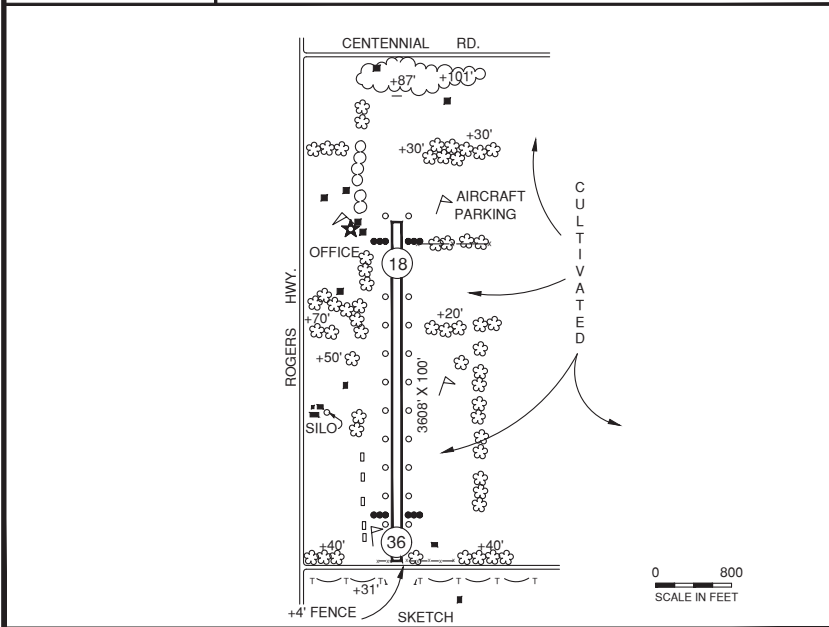

# TECUMSEH, MERILLAT (34G)

<b>FREQ</b>			
CTAF/U	122.8		

**820'**  
ELEV

10367.01A  
46-08

**T**

**RWY LENGTH BEYOND DISPLACED THR**

18/ 3347'  
36/ 3122'

**COORDINATES**

41° 58.50'N  
083° 55.51'W

**License**

Basic Utility

**FM CITY:** 3.0 mi SE  
**LGT:** NSTD ROTG BCN CTAF, LIRL-not for public use, avbl only on req.  
**MGR:** Jeff Wright  
**PH:** 517-423-7600  
**FBO:** Merrillat Int'l Airport  
 517-423-7600  
**ATND:** 0900-1700 (Owner resides at arpt)

**NAV AIDS:** 115.7 (CRL) 260° 21.0 NM to fld.  
**FUEL:** 100LL  
**RPR:** Major A&P by prior arngmt  
**WX:** None  
**SNW RMVL:** Yes\*  
**TRNSP:** None  
**MEALS:** In town, 3.0 mi  
**RON:** None

- Ultralight actvty.
- Arpt clsd to acft ovr 12,500 lbs, except 1 hr ppr 517-423-7600/6601.
- Opp rwy end not visible from thr.
- \*Vfy rwy/snow cond 517-423-7600