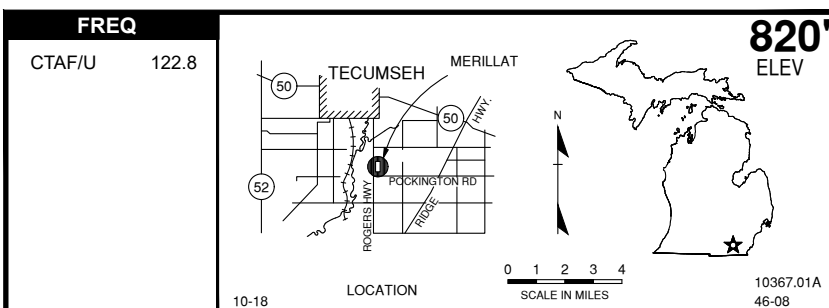

TECUMSEH, MERILLAT (34G)

T

RWY LENGTH BEYOND DISPLACED THR

18/ 3347'
36/ 3122'

COORDINATES

41° 58.50'N
083° 55.51'W

License
Basic Utility

FM CITY: 3.0 mi SE
LGT: NSTD ROTG BCN CTAF, LIRL-not for public use, avbl only on req.
MGR: Jeff Wright
PH: 517-423-7600
FBO: Merrillat Int'l Airport
 517-423-7600
ATND: 0900-1700 (Owner resides at arpt)

NAV AIDS: 115.7 (CRL) 260° 21.0 NM to fld.
FUEL: 100LL
RPR: Major A&P by prior arngmt
WX: None
SNW RMVL: Yes*
TRNSP: None
MEALS: In town, 3.0 mi
RON: None

- Ultralight actvty.
- Arpt clsd to acct ovr 12,500 lbs, except 1 hr ppr 517-423-7600/6601.
- Opp rwy end not visible from thr.
- *Vfy rwy/snow cond 517-423-7600