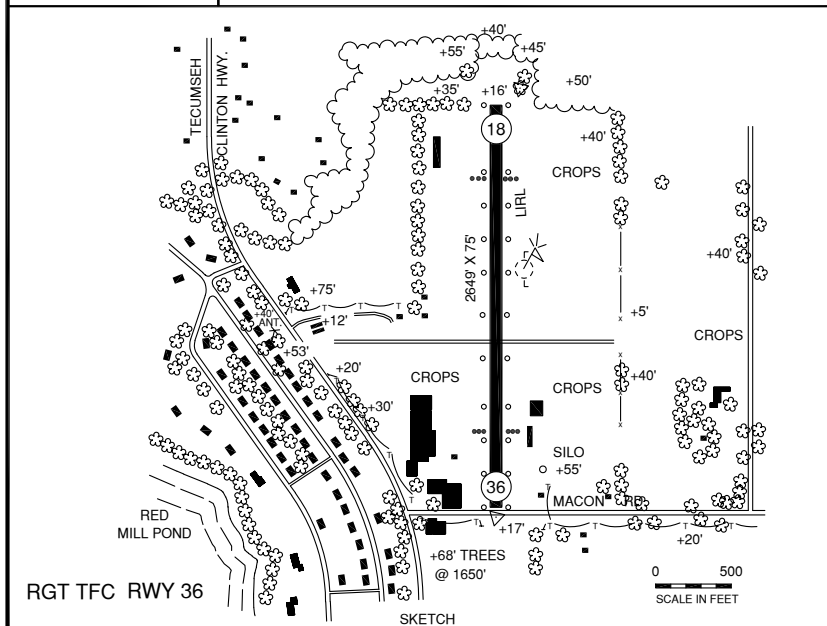

TECUMSEH, AL MEYERS (3TE)

RWY LENGTH BEYOND DISPLACED THR
18/ 2025'
36/ 2149'

COORDINATES
42° 01.51'N
083° 56.36'W

License
Basic Utility

FM CITY: 2 mi
LGT: LIRL PCL 3X CTAF.
MGR: Andy Aalto
John Benson, Asst
PH: 517-423-7629
517-423-1122 (Mgr)
517-673-6192 (Asst)
FBO: None
ATND: Ireg

NAV AIDS: IAP, 115.7 (CRL) 270° 21.6 NM to fld.
FUEL: 100LL
RPR: Avionics, Major A&P.
WX: None
SNW RMVL: Yes 18/36 only (vfy cond)
TRNSP: Tecumseh Trolley 866-423-3335
MEALS: In town, 1.0 mi
RON: In town

- Rgt tfc rwy 36.
- Deer on and invof arpt.
- EW Turf rwy local use only.