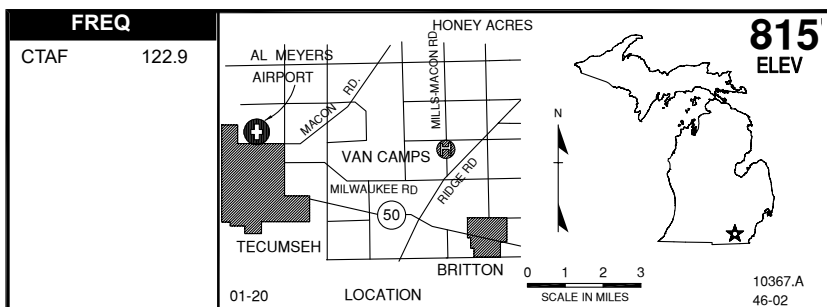

TECUMSEH, AL MEYERS (3TE)

RWY LENGTH BEYOND DISPLACED THR
18/ 2025'
36/ 2149'

COORDINATES
42° 01.51'N
083° 56.36'W

License
Basic Utility

FM CITY: 2 mi
LGT: LIRL PCL 3X CTAF.
MGR: Andy Aalto
John Benson, Asst
PH: 517-423-7629
517-423-1122 (Mgr)
517-673-6192 (Asst)
FBO: None
ATND: Ireg

NAV AIDS: IAP, 115.7 (CRL) 270° 21.6 NM to fld.
FUEL: 100LL
RPR: Avionics, Major A&P.
WX: None
SNW RMVL: Yes 18/36 only (vfy cond)
TRNSP: Tecumseh Trolley 866-423-3335
MEALS: In town, 1.0 mi
RON: In town