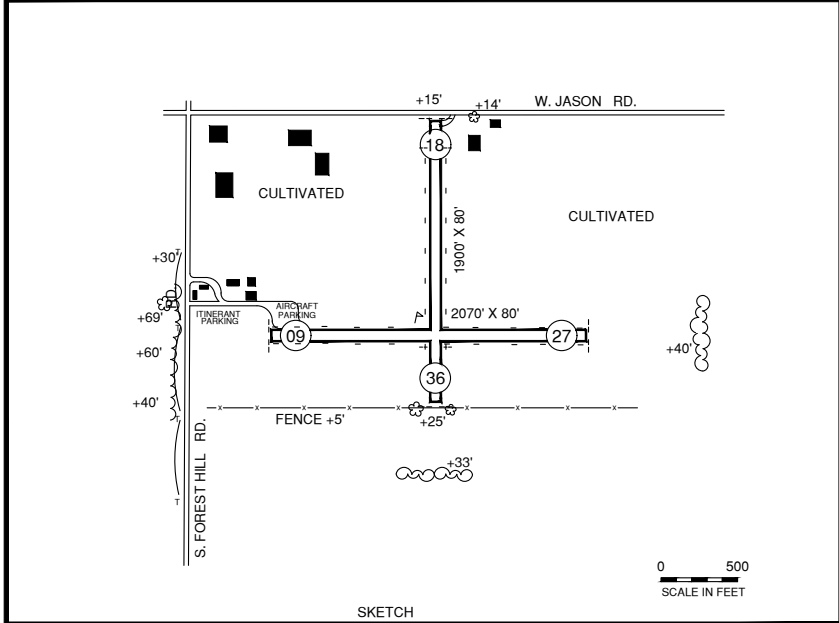

WESTPHALIA, FOREST HILL (3F5)

FREQ		LOCATION	
CTAF	122.9		
LANSING APP/DEP (R)	118.65		
LAN ATIS	119.75		
		11-18	09622.35A 19-18

775'
ELEV

SCALE IN MILES

RWY LENGTH BEYOND DISPLACED THR

18/ 1715' * 09/ —

36/ 1520' * 27/ —

COORDINATES

42° 54.64'N

84° 40.50'W

License

Basic Utility

W

FM CITY: 6.0 SE

LGT: None

SNW RMVL: None

TRNSP: None

MEALS: None

RON: None

- Deer on & invof arpt.
- Rwy soft in spring.
- Rwy 09 +30' power line, 600' fm thld.
- Power paragliders on arpt Apr-Oct.