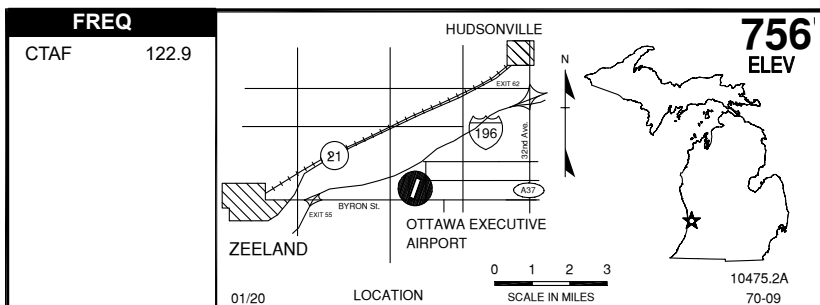

ZEELAND, OTTAWA EXECUTIVE (Z98)

RWY LENGTH BEYOND DISPLACED THR

02/ 3506'
20/ 3609'

COORDINATES

42° 49.03'N
085° 55.69'W

License

General Utility

FM CITY: 3.0 mi E

FUEL: 100LL*

RPR: Major A&P

WX: None

SNW RMVL: Yes

TRNSP: CC by arngmt

MEALS: 3.0 mi

RON: 5.0 mi

- Rwy slopes up S to N.
- Rwy 20 +200 lgtd antenna apx 1600' NE of rwy 20 end.
- *24 hr self svc