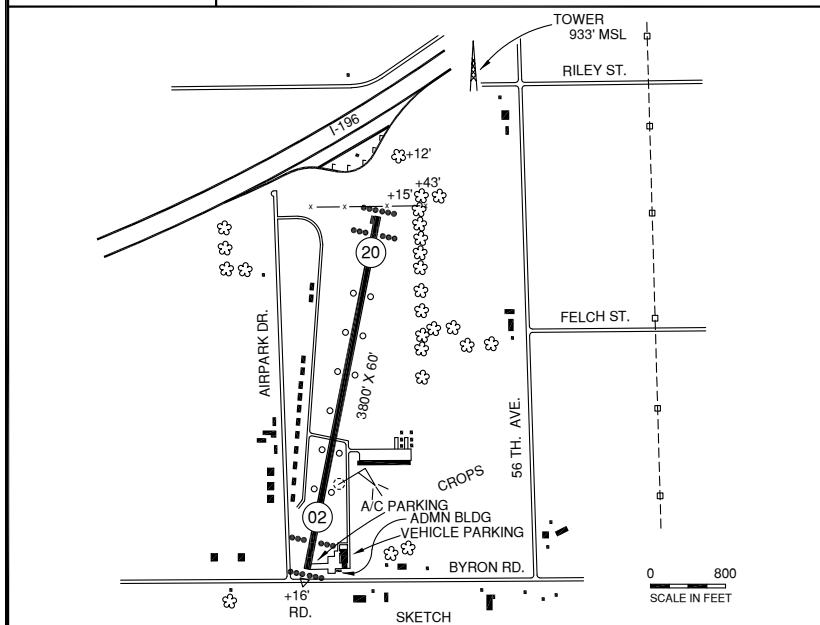

ZEELAND, OTTAWA EXECUTIVE (Z98)

RWY LENGTH BEYOND DISPLACED THR

02/ 3506'
20/ 3609'

COORDINATES

42° 49.03'N
085° 55.69'W

License

General Utility

FM CITY: 3.0 mi E

LGT: LIRL NSTD— key mic (slowly) 5X CTAF.

MGR: Randy Pugh

PH: 616-727-0966 (Arpt)
616-437-3414 (Cell)

FBO: Blue Star Air 616-772-5970

Lavion Aero 616-727-0966

ATND: 0800-1700 Mon - Fri

NAV AIDS: 115.95 (VIO) 280° 19.1 NM to fld.

FUEL: 100LL*

RPR: Major A&P

WX: None

SNW RMVL: Yes

TRNSP: CC by arngmt

MEALS: 3.0 mi

RON: 5.0 mi

- Rwy slopes up S to N.
- Rwy 20 +200 lgtd antenna apx 1600' NE of rwy 20 end.
- *24 hr self svc