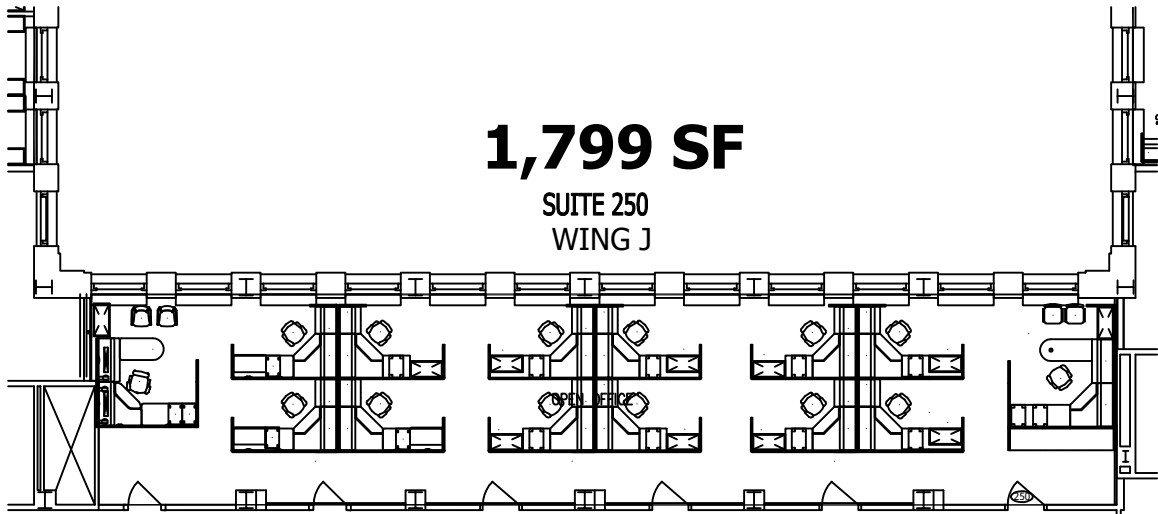

Break Room

Suite 200 Training Space

Suite 250 Open Office

Suite 200/250

CADILLAC PLACE
11th Floor

1,799 SF

SUITE 250
WING J

EXISTING COORIDOR

SUITE 200

1,591 SF

11TH FLOOR