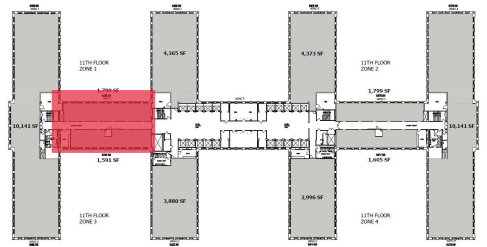

Break Room

Suite 200 Training Space

Suite 250 Open Office

Suite 200/250

CADILLAC PLACE
11th Floor

1,799 SF

SUITE 250
WING J

EXISTING COORIDOR

SUITE 200

1,591 SF

11TH FLOOR