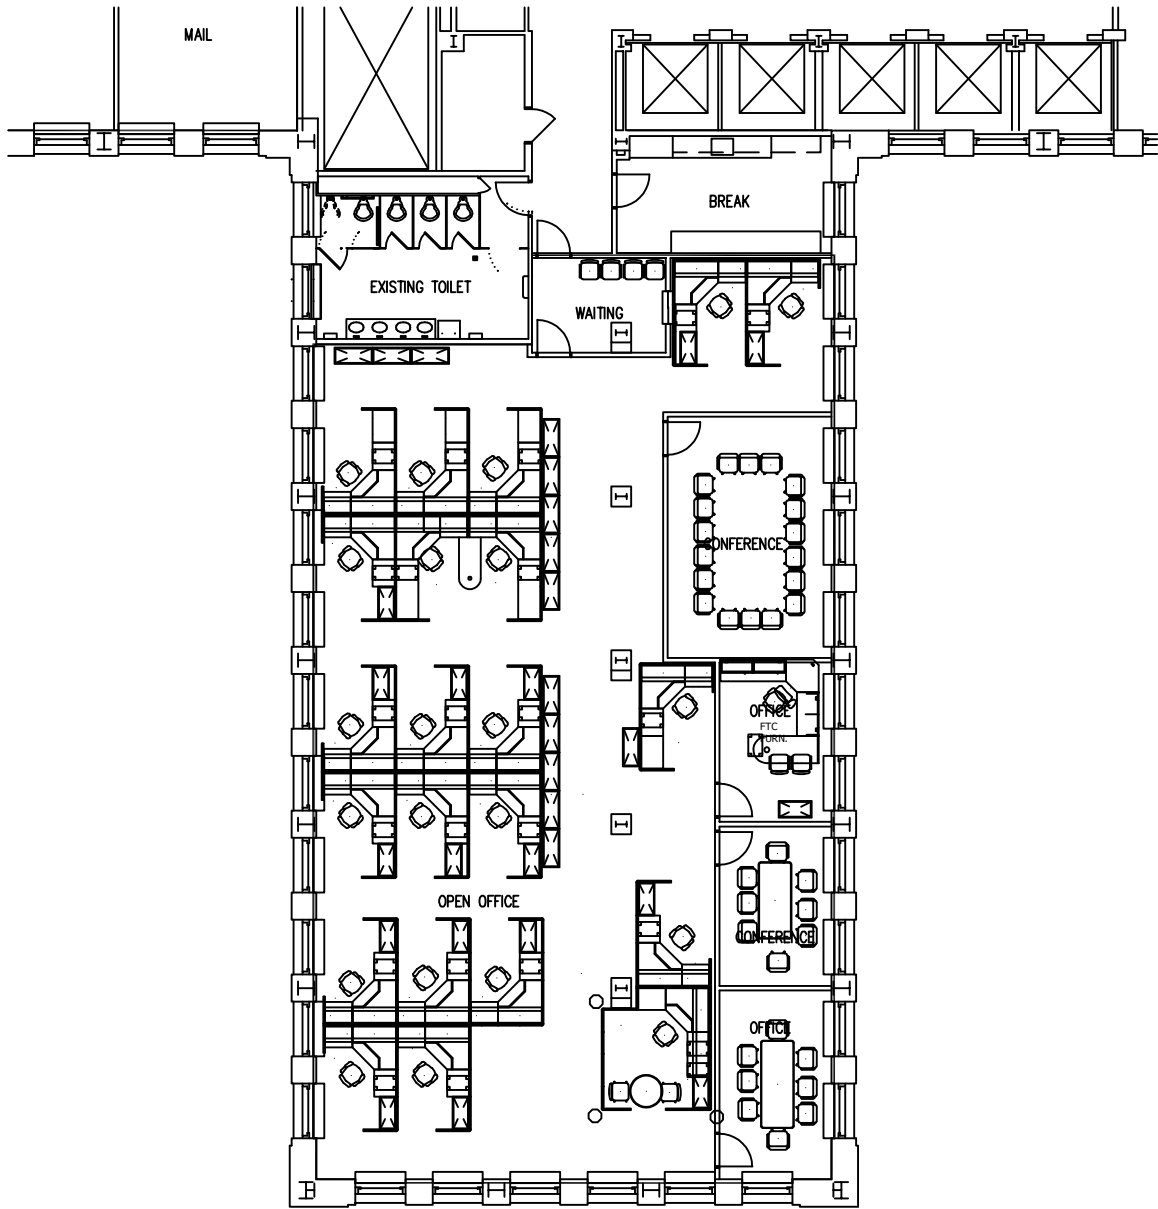

Conference Room

Open Office Space

Workstation Typical

Suite 300

CADILLAC PLACE
11th Floor

WING H
SUITE 300

11TH FLOOR
11-300
3,880 SF