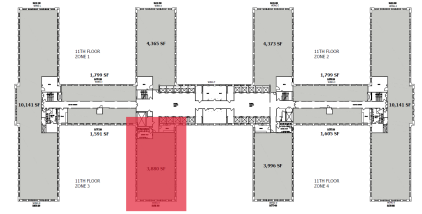

Conference Room

Open Office Space

Workstation Typical

Suite 300

CADILLAC PLACE
11th Floor

WING H
SUITE 300

11TH FLOOR
11-300
3,880 SF