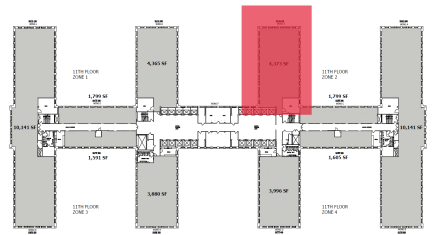

Accent Paint

Conference Space

Open Office

Suite 450

CADILLAC PLACE  
11<sup>th</sup> Floor

# 11TH FLOOR

### 4,373 SF

SUITE 450  
WING E