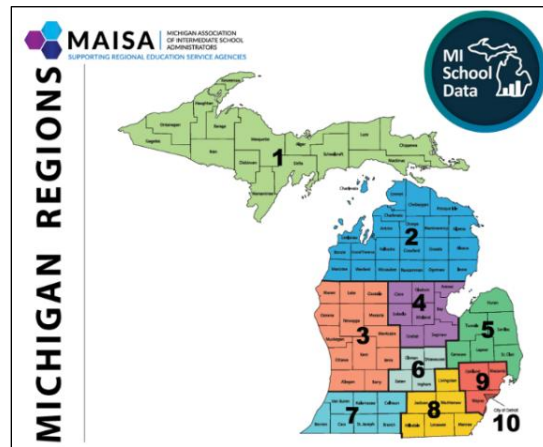

ISD/RESA	MAISA REGION	MAIN CONTACT(S)	USER ADMINISTRATION CONTACT(S)
Wexford-Missaukee ISD 231-876-2265	2	Kimberly Blaszak kblaszak@wmisd.org	Boz Duffield bduffield@k12eta.org Jeff Kamaloski jkamaloski@k12eta.org

MI School Data – ISD Partners Statewide Leadership Contacts			
MAISA Region	Contact	ISD/RESA/RESA/ESA/ESD	Email Address
1	Valerie Masuga Travis Powell	Eastern Upper Peninsula ISD Gogebic-Ontonagon ISD	vmasuga@eupschools.org tpowell@goisd.net
2	Ryan Maas	Northwest Education Services	rmaas@northwested.org
3	Laura Otten	Kent ISD	lauraotten@kentisd.org
4	Lisa Zettle	Bay-Arenac ISD	zettle@baisd.net
5	Kristin Day	St. Clair County RESA	day.kristin@sccresa.org
6	Kathleen Miller	Shiawassee RESD	millerk@sresa.org
7	Joshua Townsley Dan Wei	Heritage Southwest ISD Berrien ISD	josh.townsley@hsisd.org dan.wei@berrienresa.org
8	Kathy Berry	Monroe County ISD	kathy.berry@monroeisd.us
9/10	Kristina Martin	Macomb ISD	kmartin@misd.net
9/10	Megan Throm	Oakland Schools	megan.throm@oakland.k12.mi.us