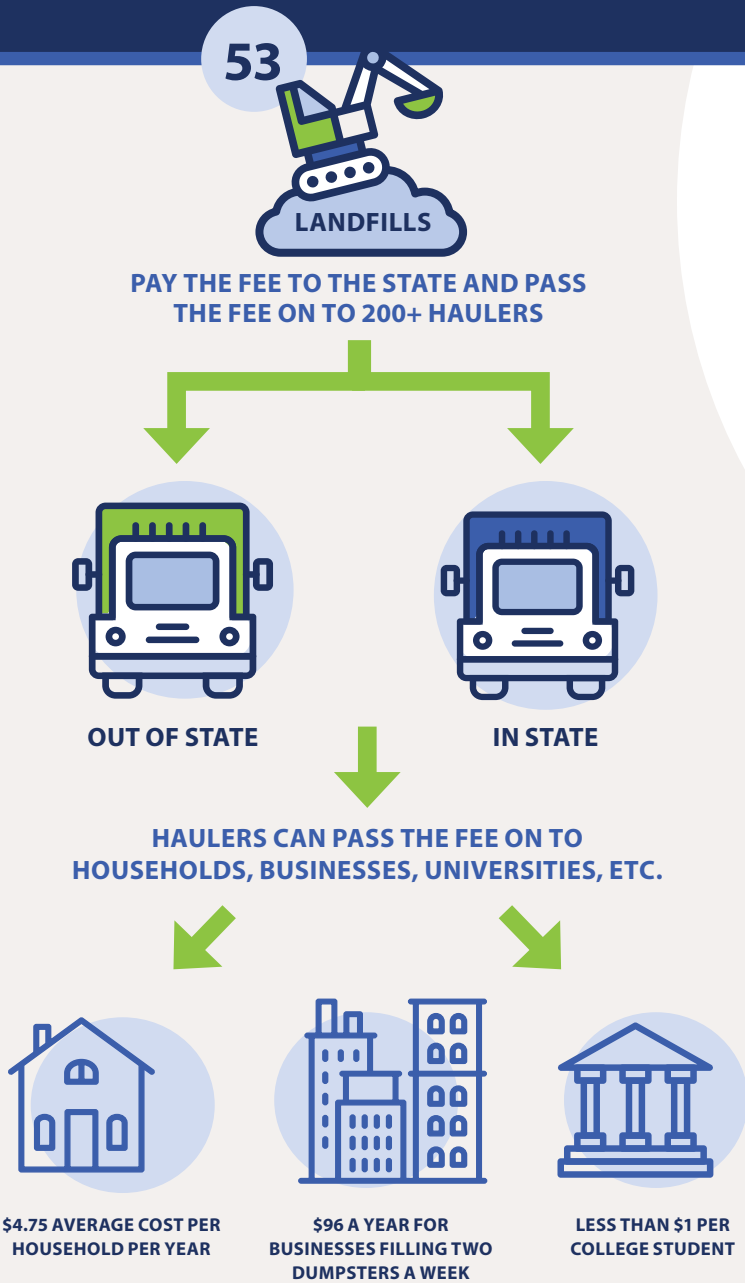

RENEWING MICHIGAN'S ENVIRONMENT **FUNDING PLAN**

Raising Michigan's low \$0.36/ton landfill fee to \$4.75 will promote economic development and recycling initiatives

How the fee will flow

NO IMPACT TO ZERO-WASTE FACILITIES

25.5%

OF WASTE IS IMPORTED FROM CANADA (20.9%) AND 13 OTHER STATES (4.6%)

\$20 MILLION+

WILL BE PAID BY CANADA AND 13 OTHER STATES ANNUALLY