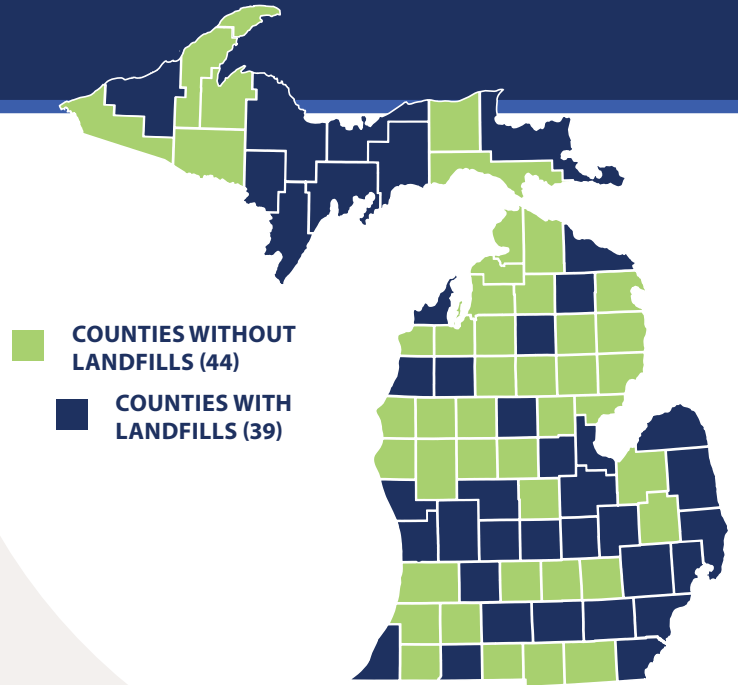

RENEWING MICHIGAN'S ENVIRONMENT **FUNDING PLAN**

Raising Michigan's low \$0.36/ton landfill fee to \$4.75 will promote economic development and recycling initiatives

How the fee will flow

NO IMPACT TO ZERO-WASTE FACILITIES

25.5%

OF WASTE IS IMPORTED FROM CANADA (20.9%) AND 13 OTHER STATES (4.6%)

\$20 MILLION+

WILL BE PAID BY CANADA AND 13 OTHER STATES ANNUALLY