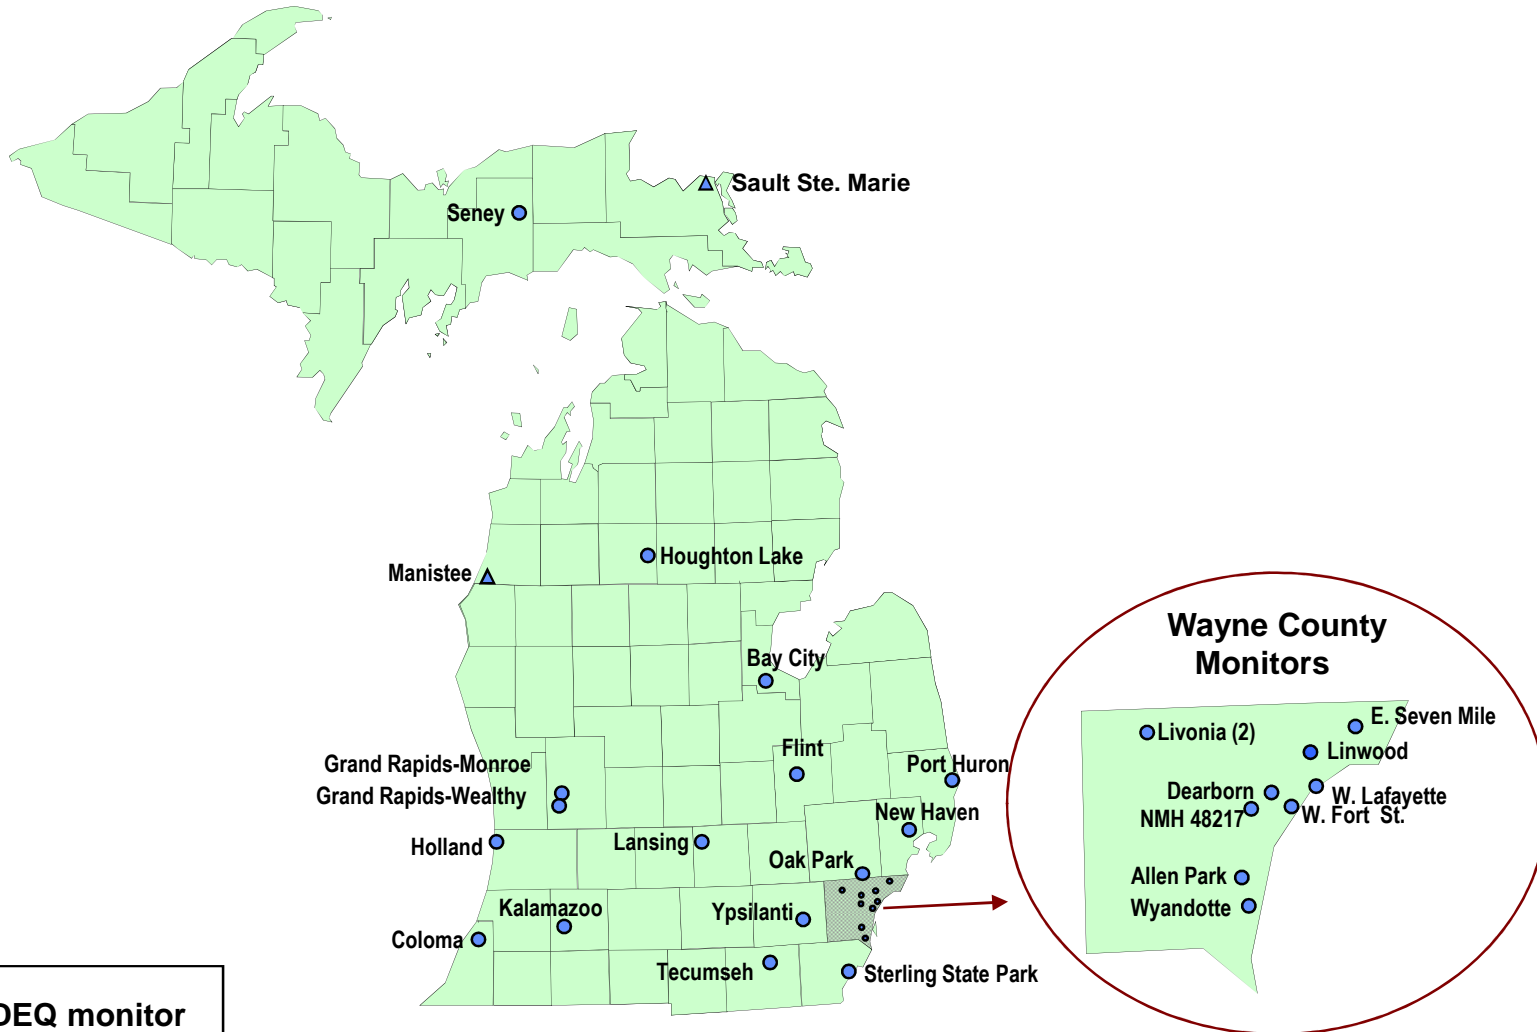

# PM<sub>2.5</sub> (Fine Particle) Monitors

- DEQ monitor
- ▲ Tribal monitor