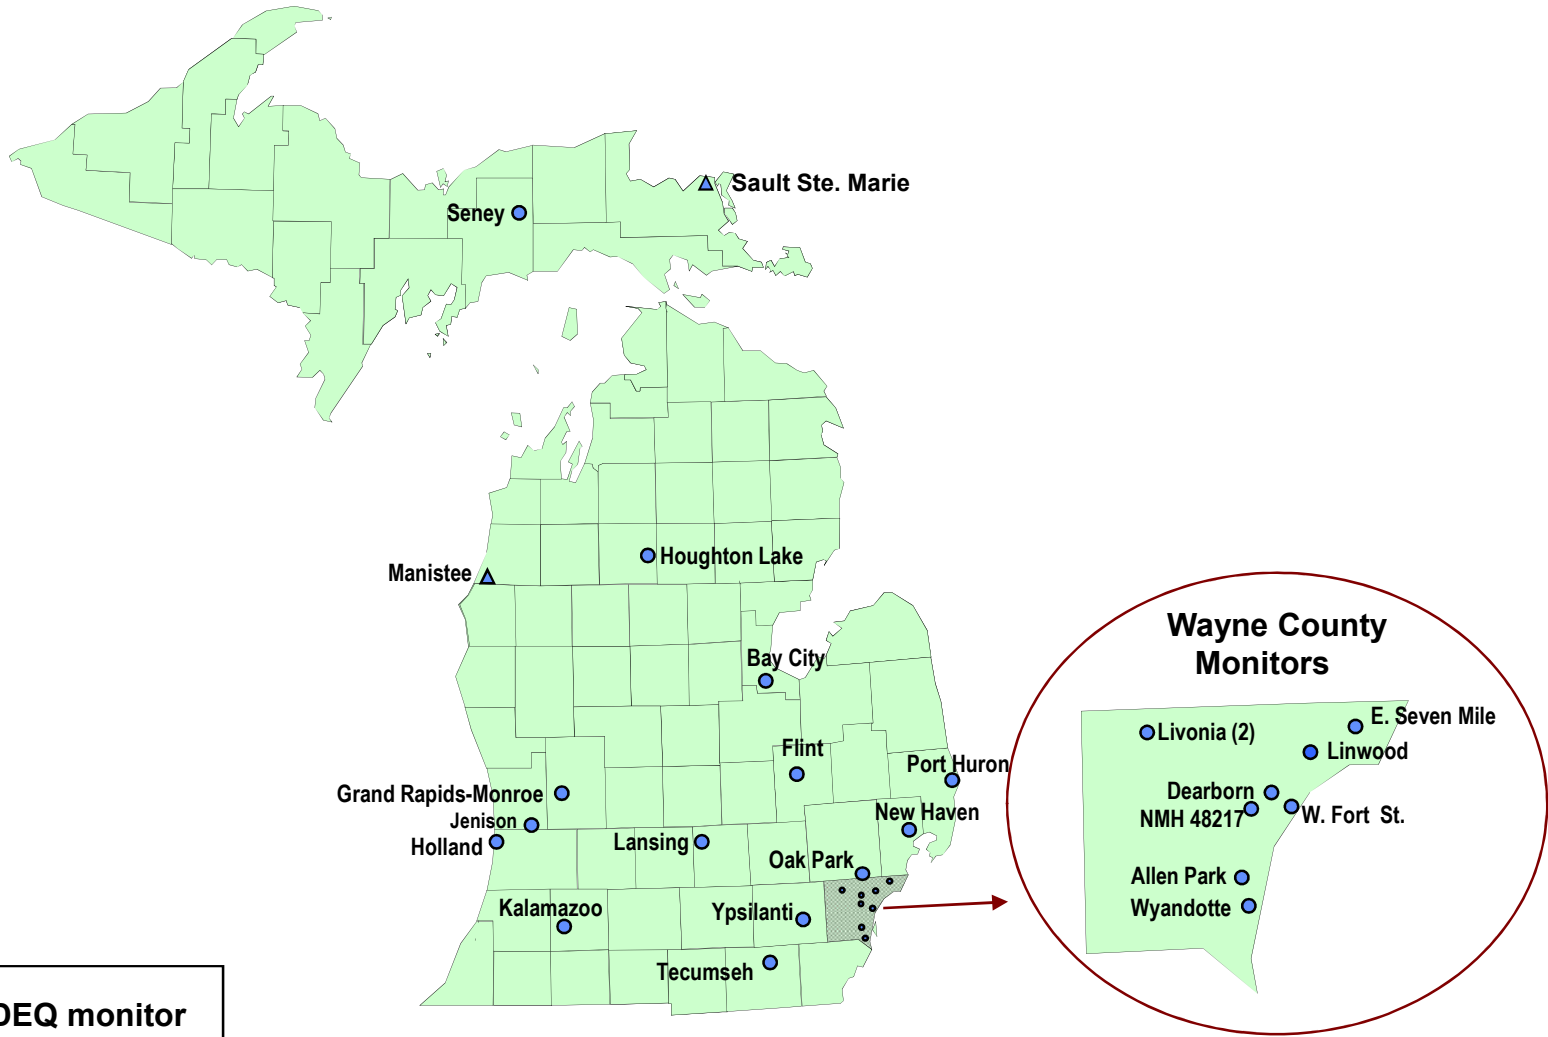

# PM<sub>2.5</sub> (Fine Particle) Monitors

- DEQ monitor
- ▲ Tribal monitor