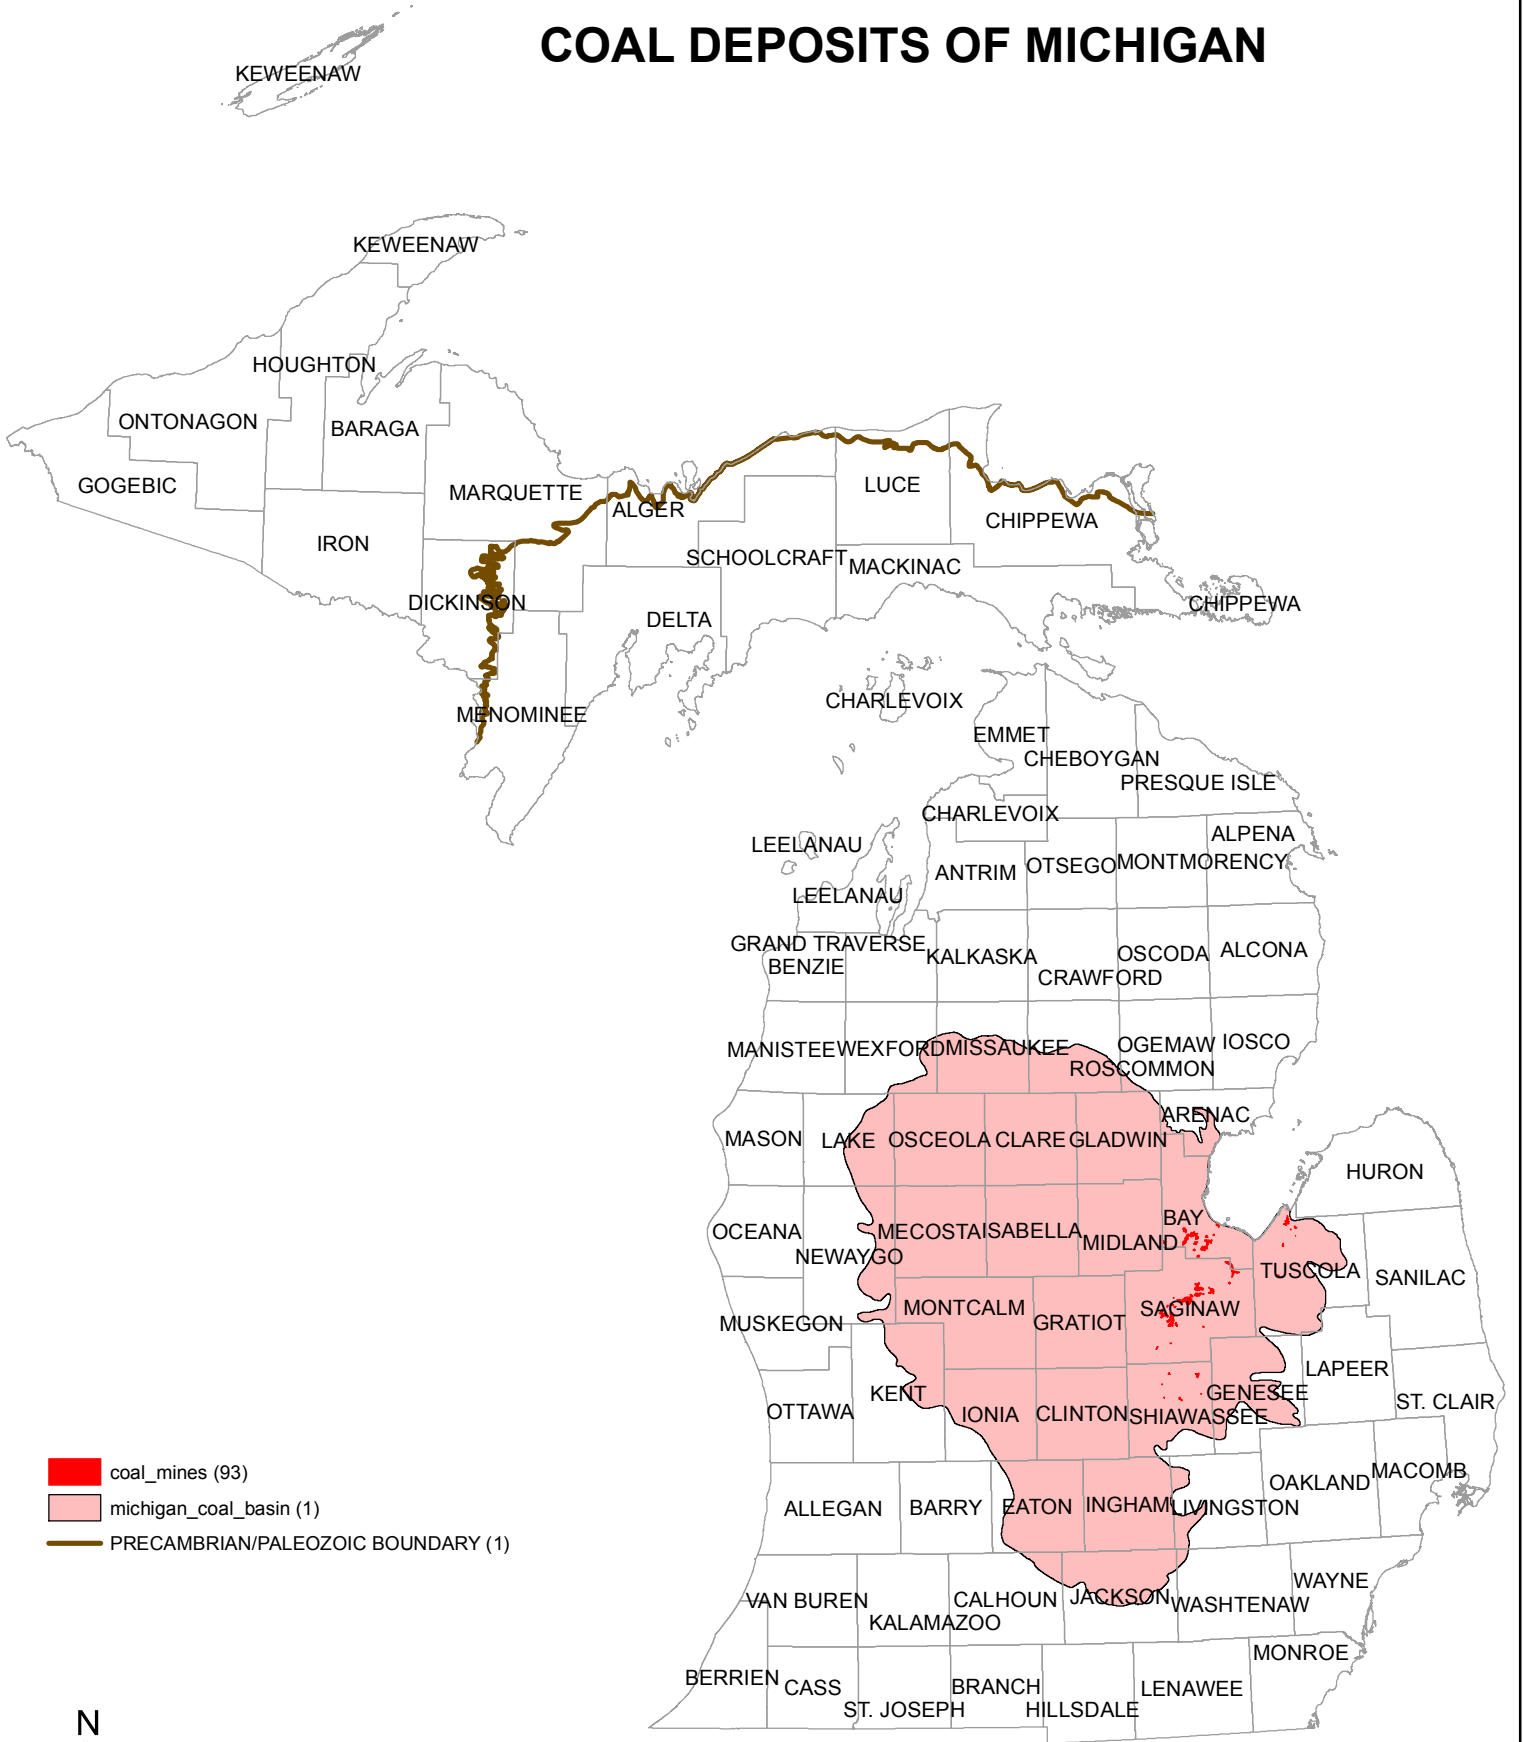

COAL DEPOSITS OF MICHIGAN

- coal_mines (93)
- michigan_coal_basin (1)
- PRECAMBRIAN/PALEOZOIC BOUNDARY (1)

0 12.5 25 50 75 100 Miles

Michigan Department of Environmental Quality
Office of Oil, Gas, and Minerals