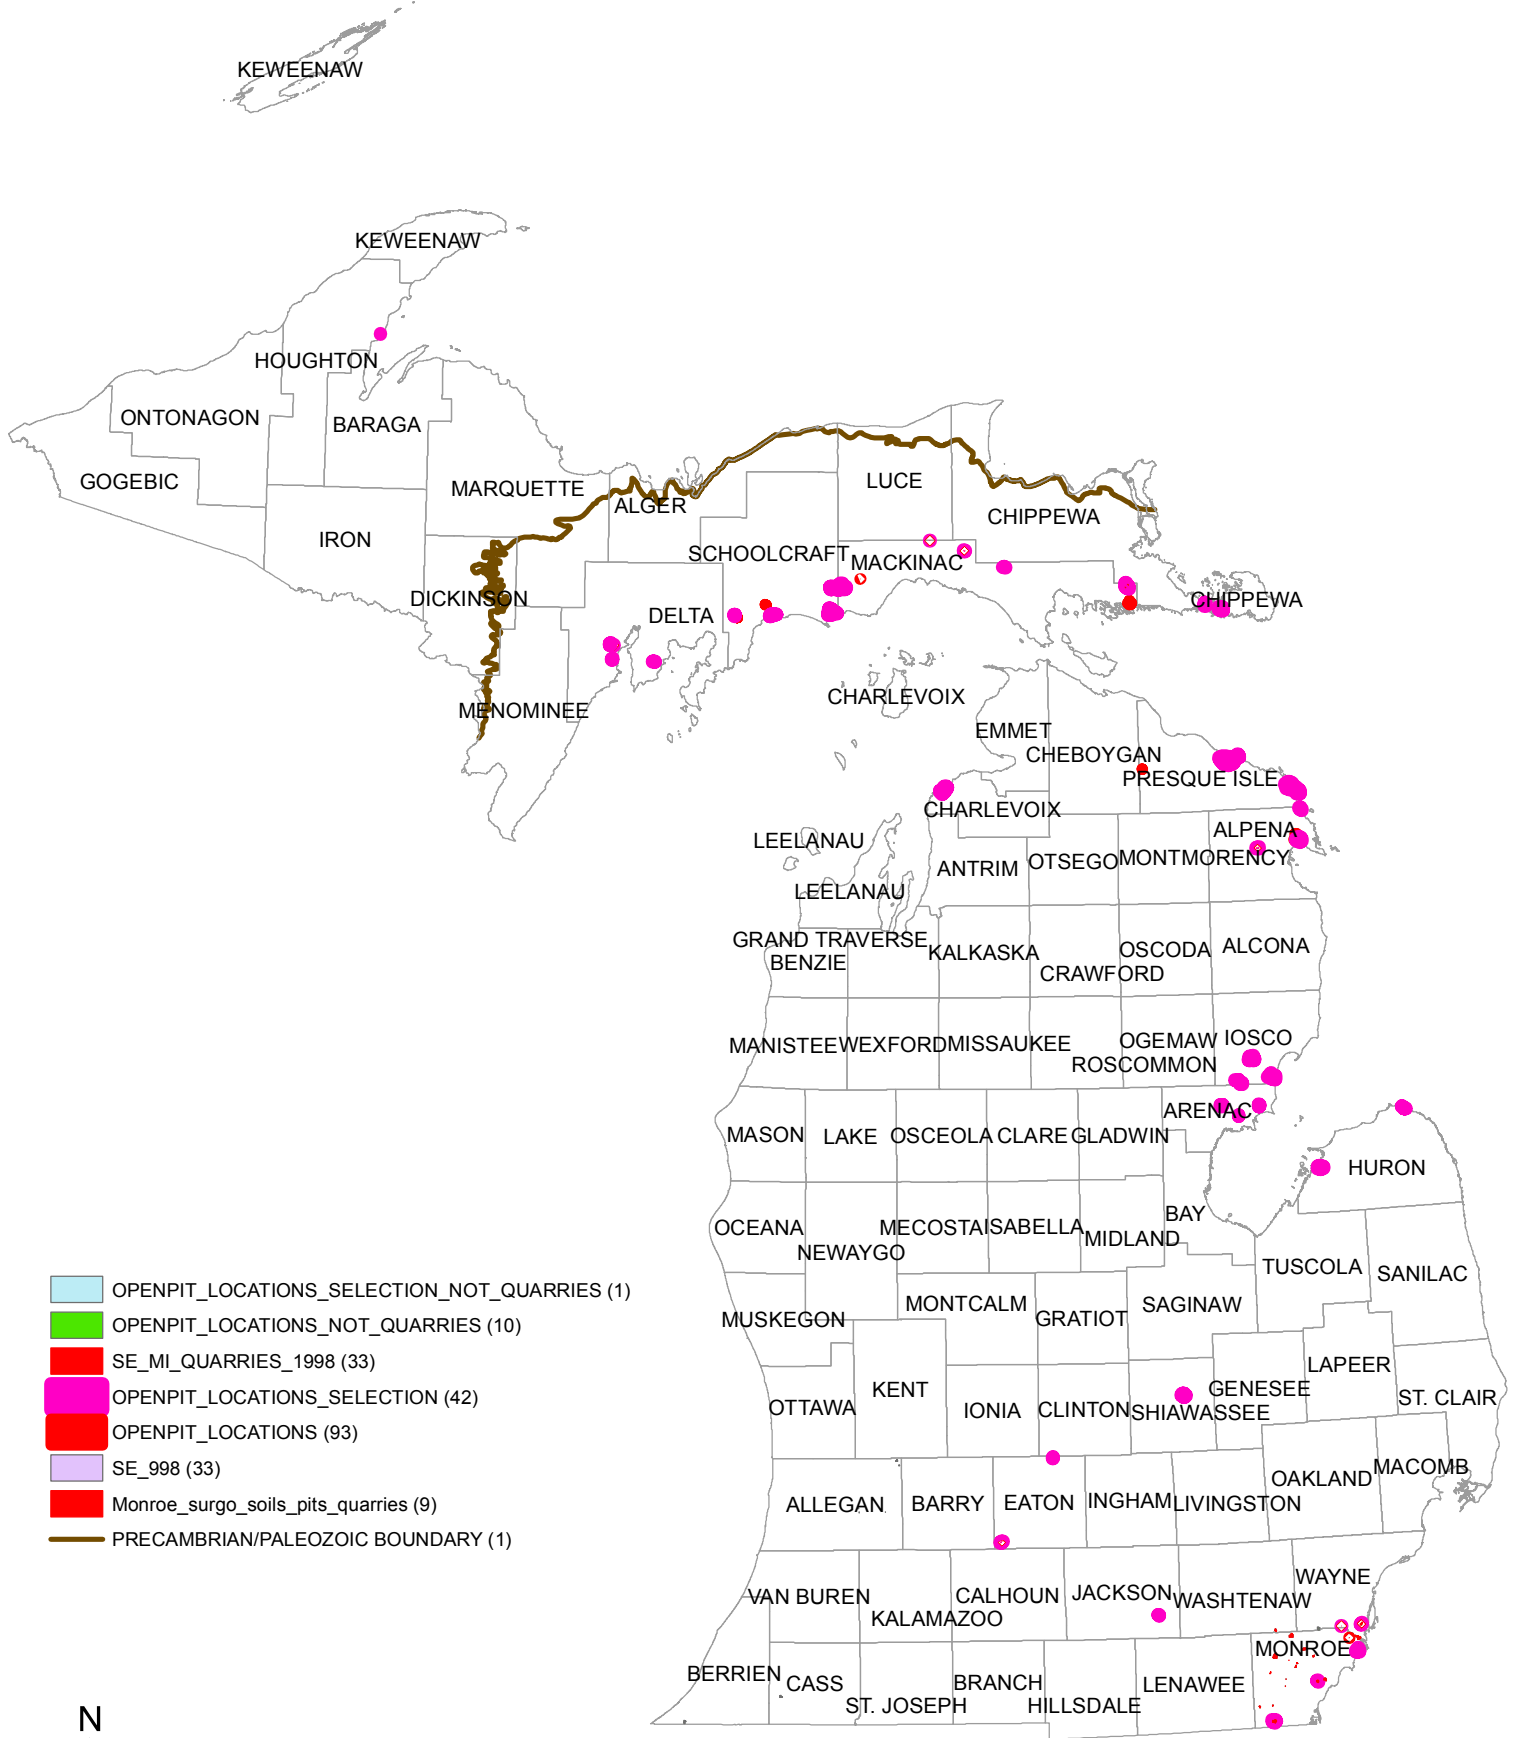

LIMESTONE, SHALE, GYPSUM, QUARRIES OF MICHIGAN

Michigan Department of Environmental Quality
Office of Oil, Gas, and Minerals