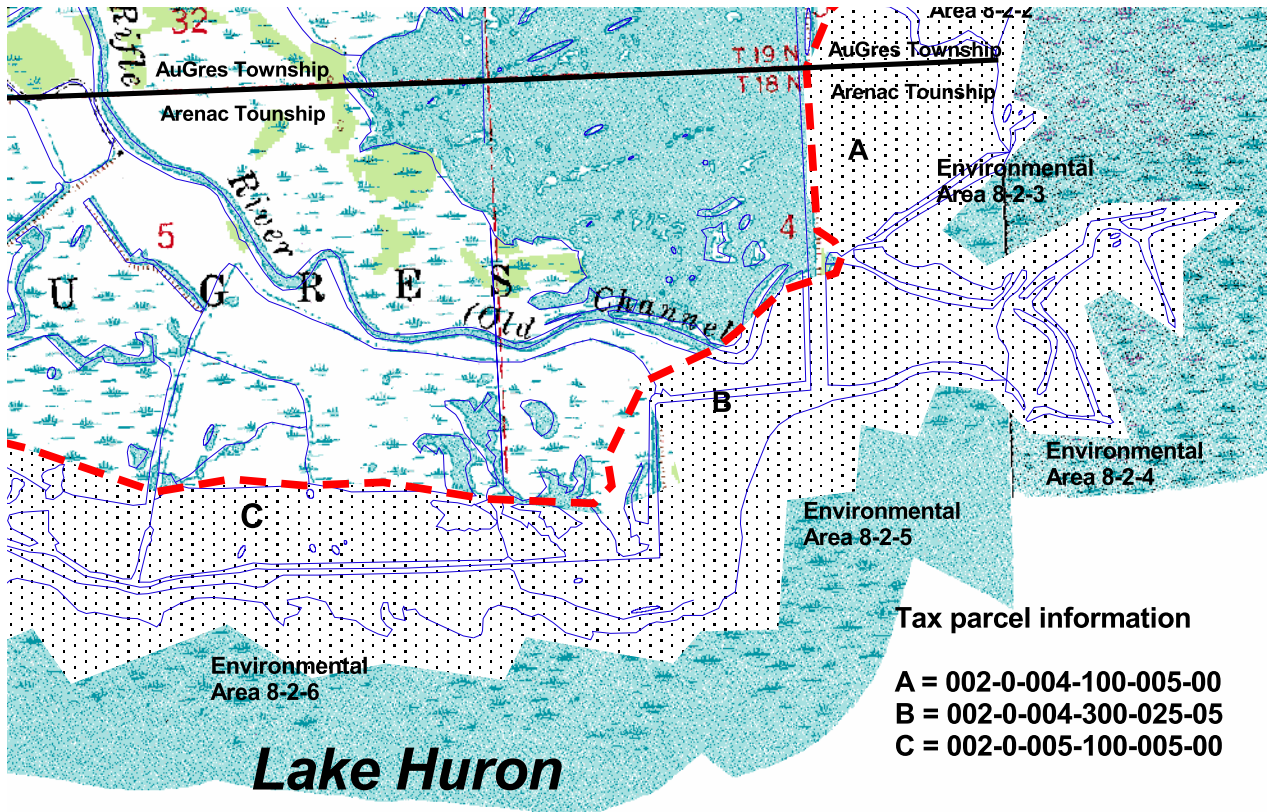

Michigan Department of Environmental Quality  
Land and Water Management Division

# Arenac County, Arenac Township T18 N R6E Sections 4 & 5 Environmental Area

Tax parcel information

A = 002-0-004-100-005-00

B = 002-0-004-300-025-05

C = 002-0-005-100-005-00

Lake Huron

Saginaw Bay

Environmental Area

EA Boundary

NOTICE: This map was prepared based on Department and county/township property data. It is not a legal survey. Property lines and other boundaries may be subject to slight adjustments due to scale and data limitations. The lakeward extent of the Environmental Area overlaps with Great Lakes bottomlands.