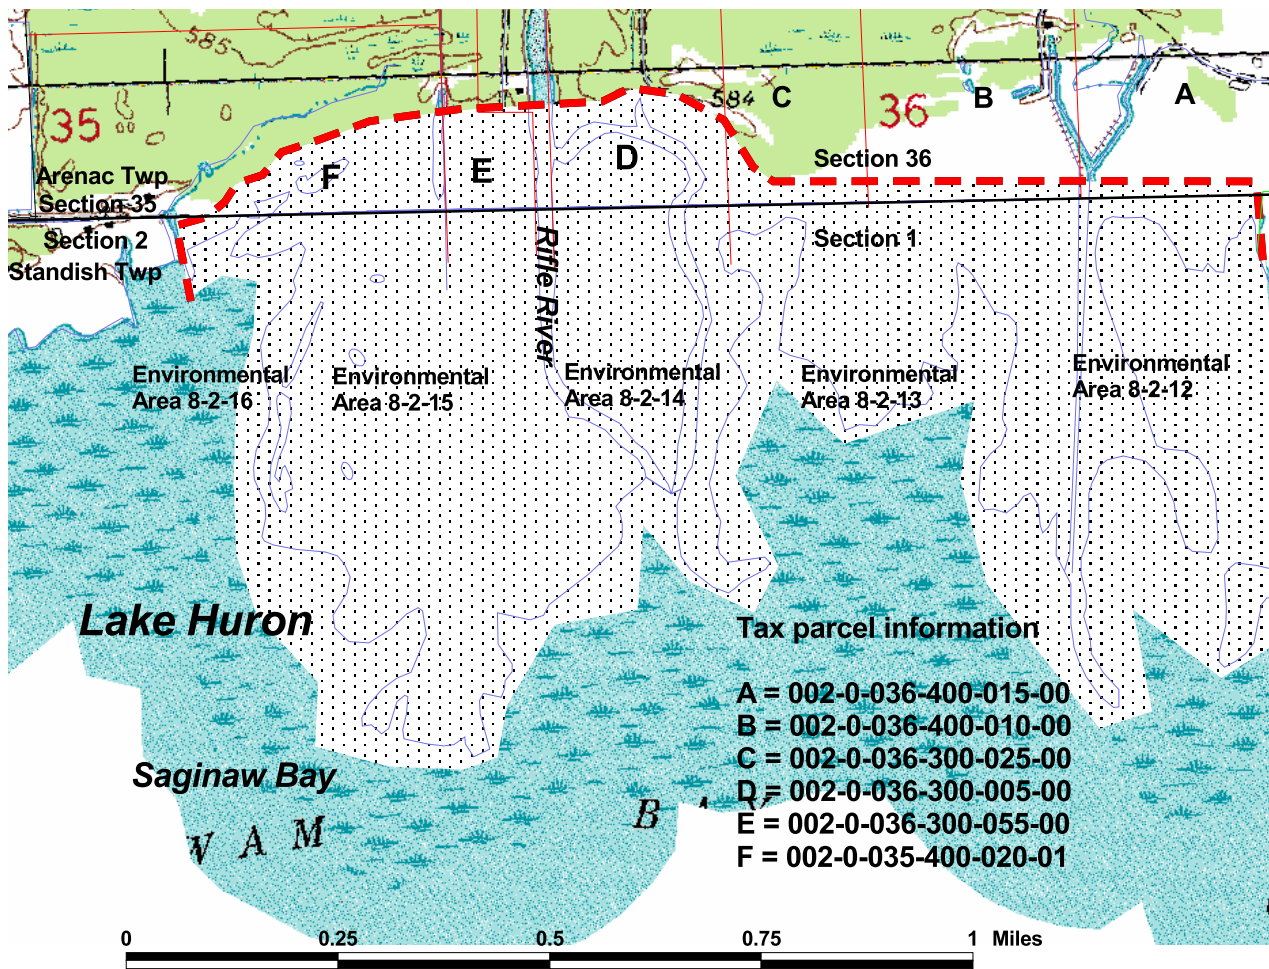

Michigan Department of Environmental Quality
Land and Water Management Division

Arenac County, Arenac Township T19N R5E Sections 35 & 36 Arenac County, Standish Township T18N R5E Sections 1 & 2 Environmental Area

Environmental Area

EA Boundary

NOTICE: This map was prepared based on Department and county/township property data. It is not a legal survey. Property lines and other boundaries may be subject to slight adjustments due to scale and data limitations. The lakeward extent of the Environmental Area overlaps with Great Lakes bottomlands.