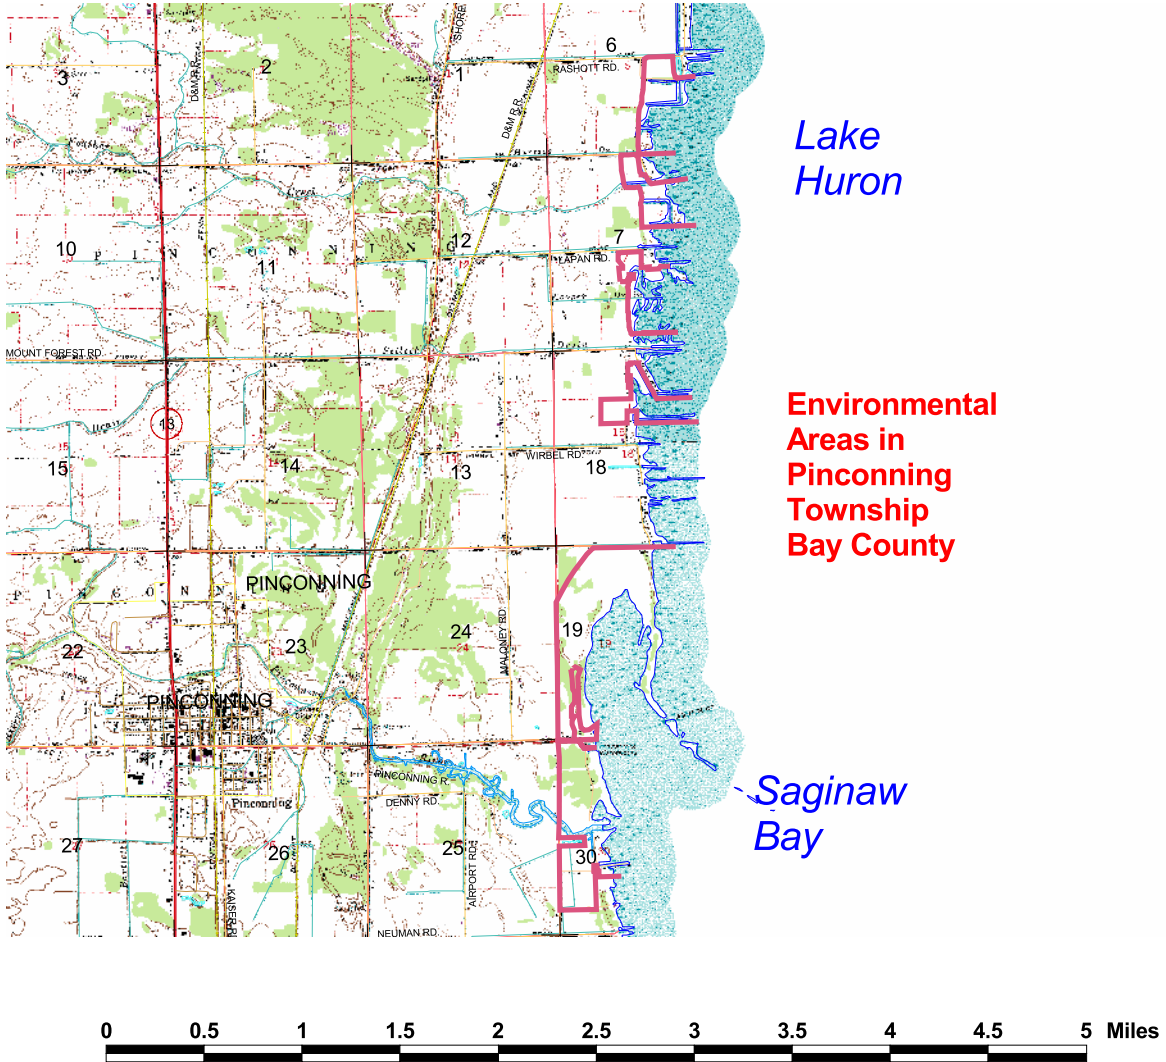

Michigan Department of Environmental Quality  
Land and Water Management Division

# Bay County, Pinconning Township Environmental Areas 8-4-1 to 8-5-1

Lake  
Huron

Environmental  
Areas in  
Pinconning  
Township  
Bay County

Saginaw  
Bay

 EA Boundary

**NOTICE:** This map was prepared based on Department and county/township property data. It is not a legal survey. Property lines and other boundaries may be subject to slight adjustments due to scale and data limitations. The lakeward extent of the Environmental Area overlaps with Great Lakes bottomlands.