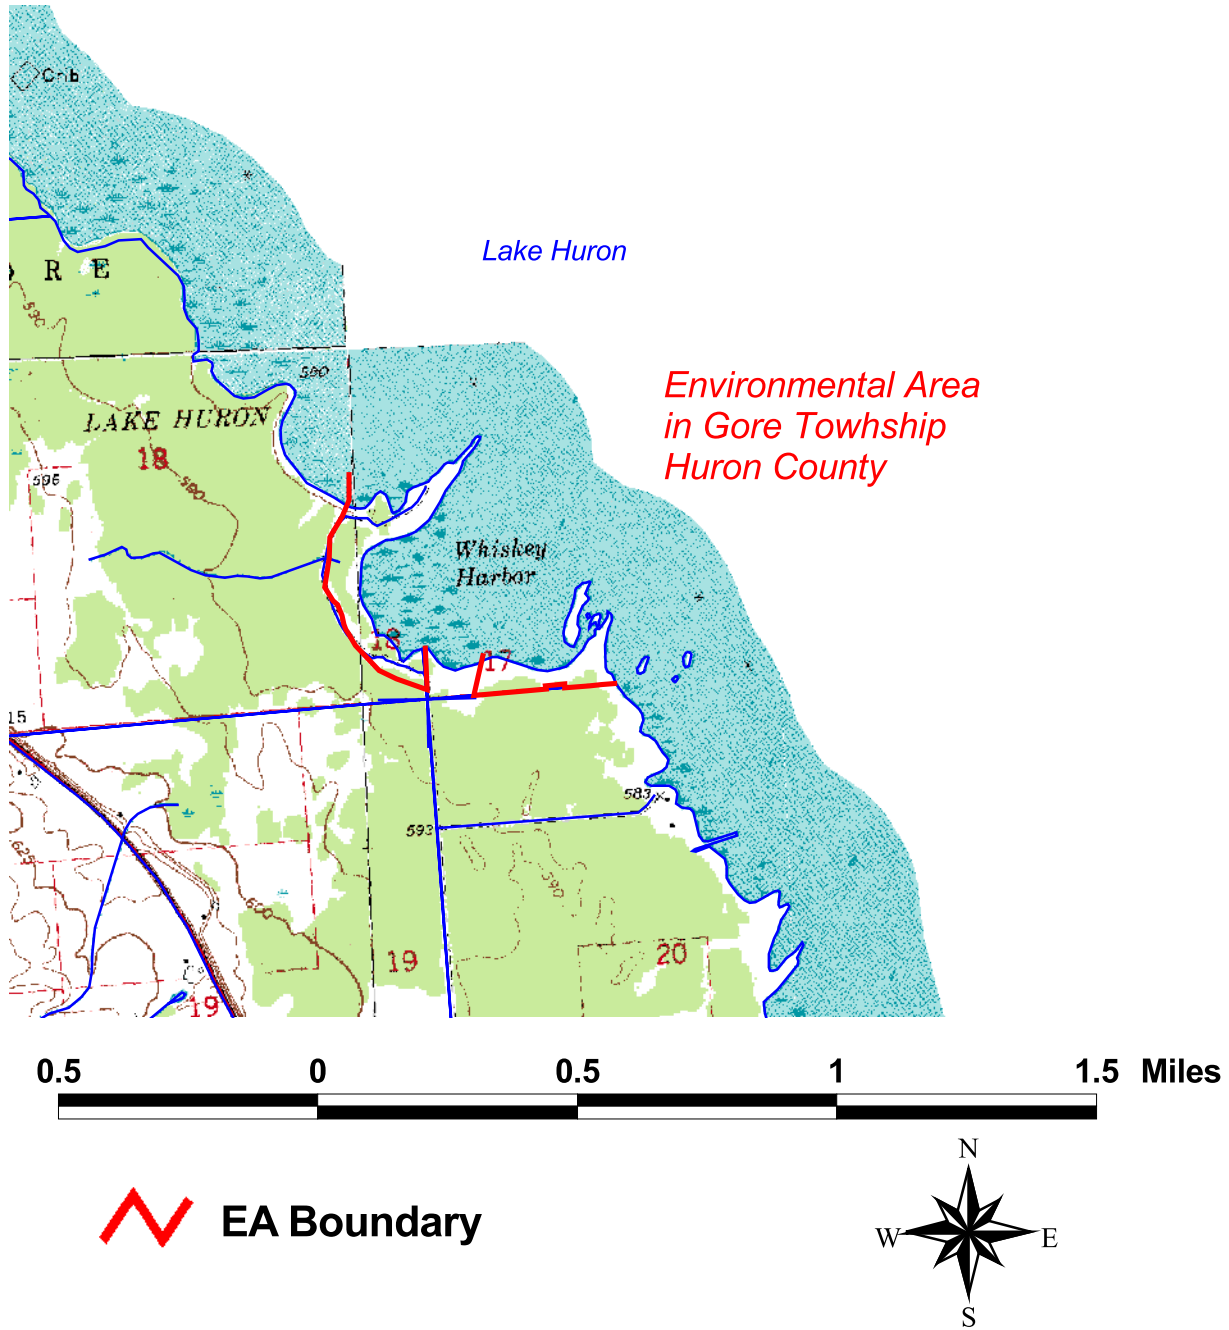

Michigan Department of Environmental Quality
Land and Water Management Division

Huron County, Gore Township Environmental Area 11-10-1 to 11-10-3

 EA Boundary

Notice: This map was prepared based on Department and county/township property data. It is not a legal survey. Property lines and other boundaries may be subject to slight adjustments due to scale and data limitations. The lakeward extent of the Environmental Area overlaps with Great Lakes bottomlands