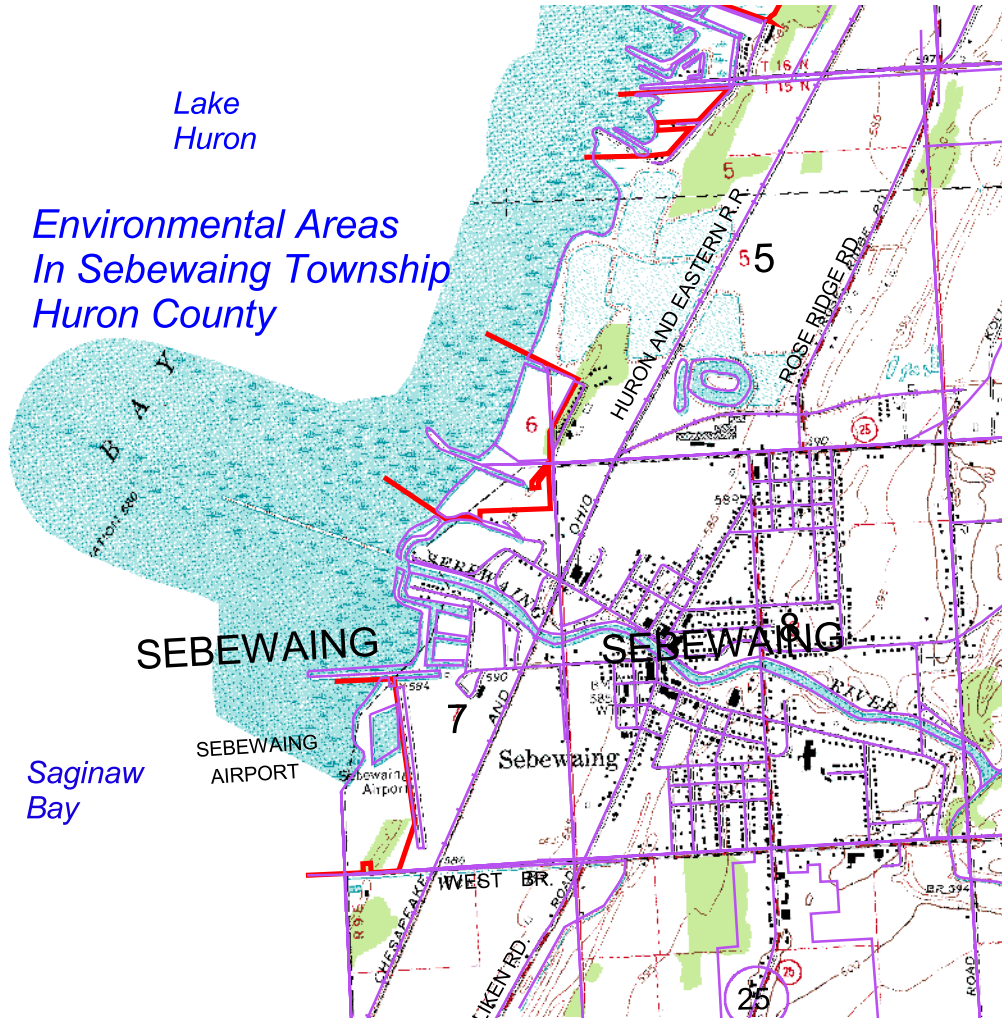

Michigan Department of Environmental Quality
Land and Water Management Division

Huron County Sebewaing Township Environmental Areas 11-4-1 to 11-4-4

 EA Boundary

Notice: This map was prepared based on Department and county/township property data. It is not a legal survey. Property lines and other boundaries may be subject to slight adjustments due to scale and data limitations. The lakeward extent of the Environmental Area overlaps with Great Lakes bottomlands