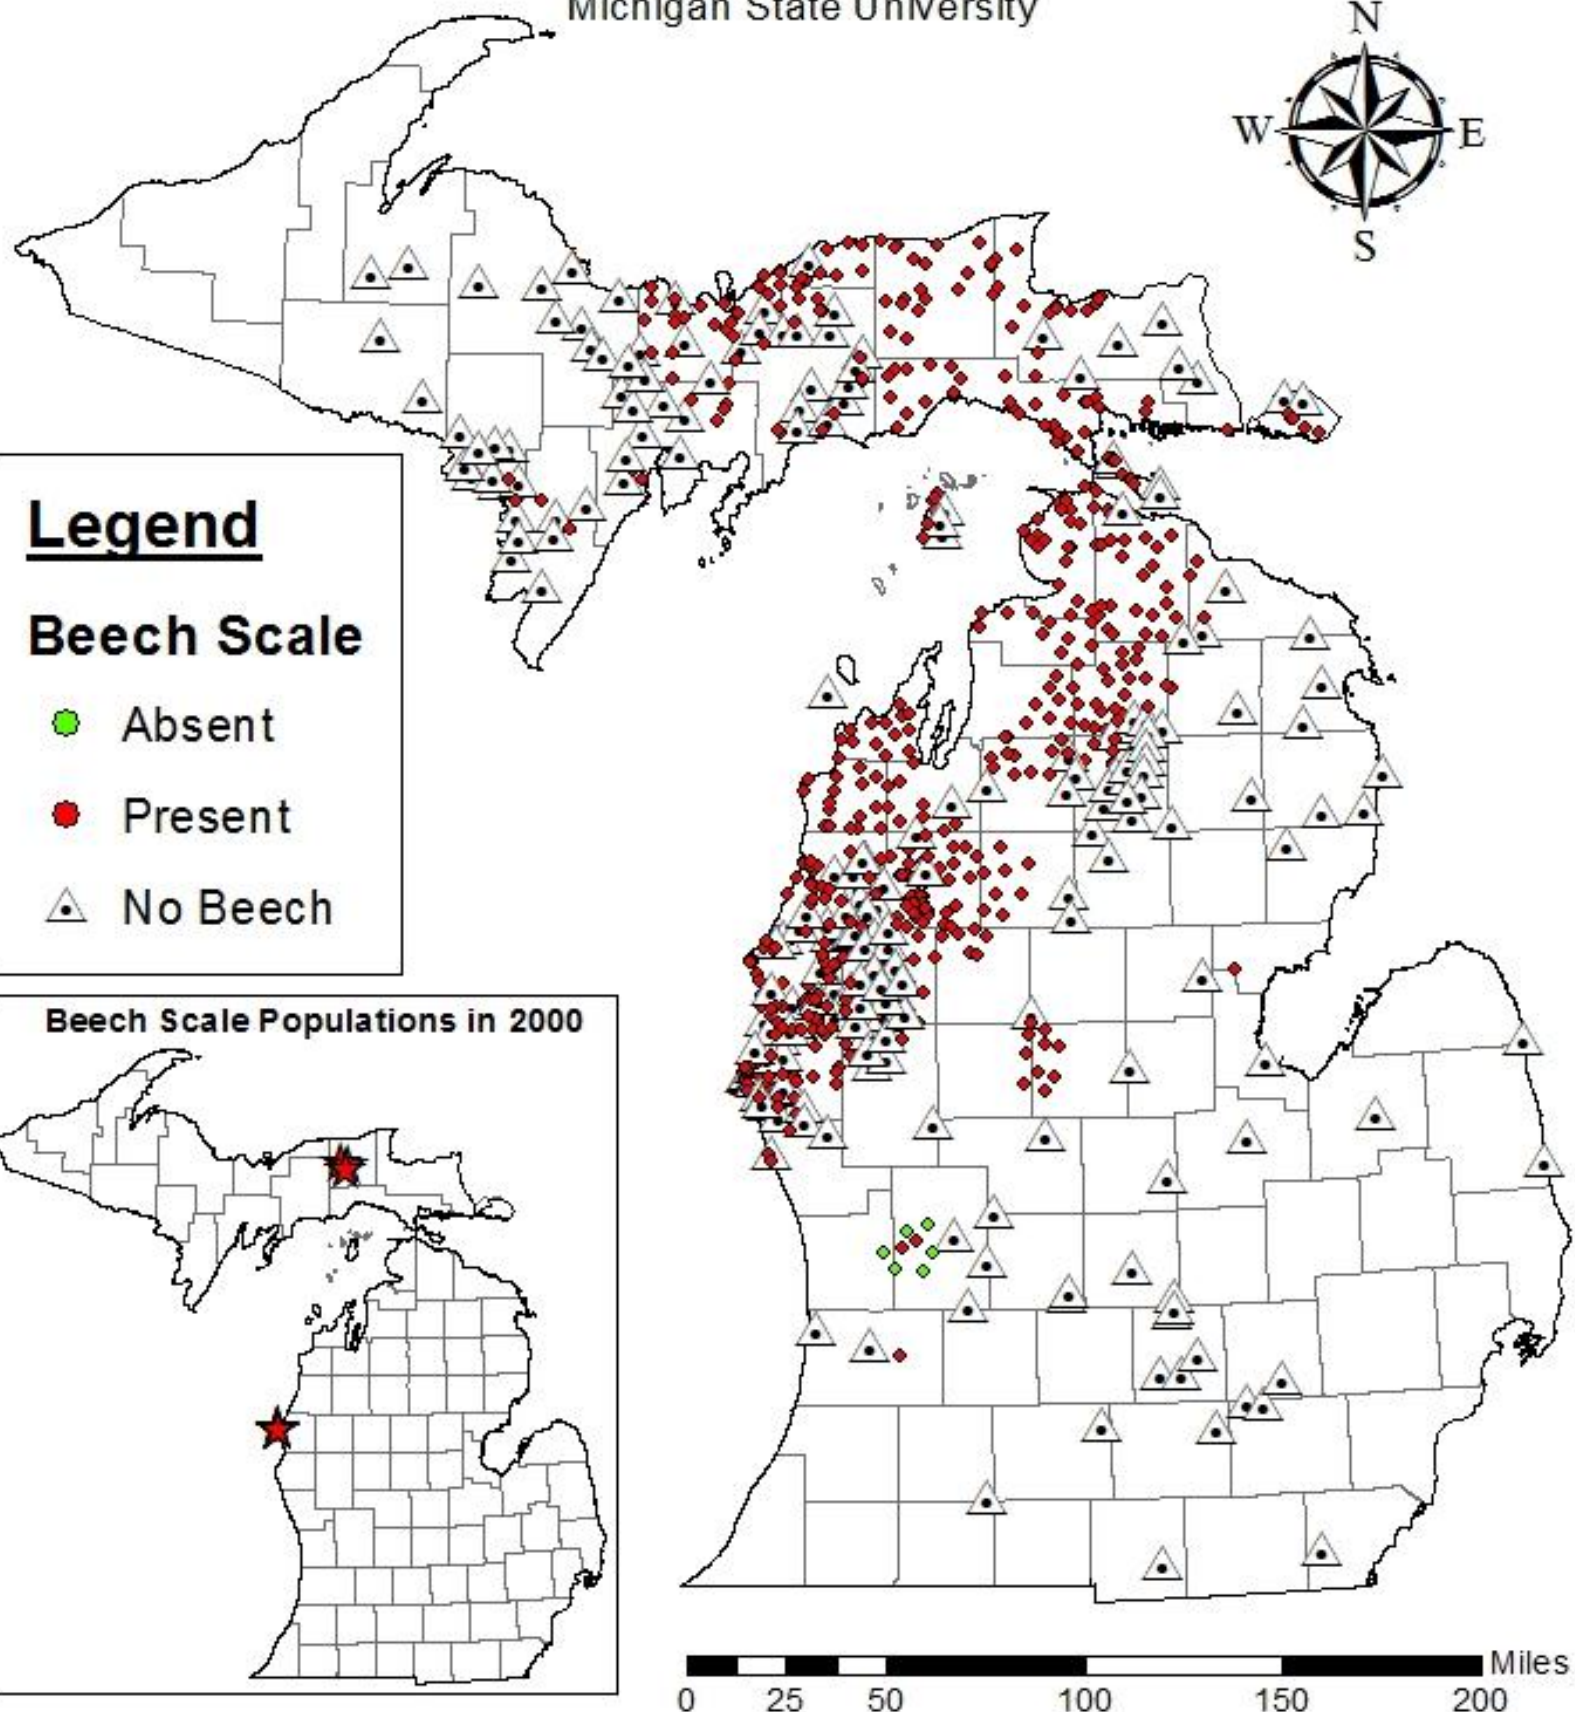

Beech Scale Distribution in 2015

J.B. Wieferich & D.G. McCullough
Michigan State University

Legend

Beech Scale

- Absent
- Present
- △ No Beech

Beech Scale Populations in 2000

0 25 50 100 150 200 Miles