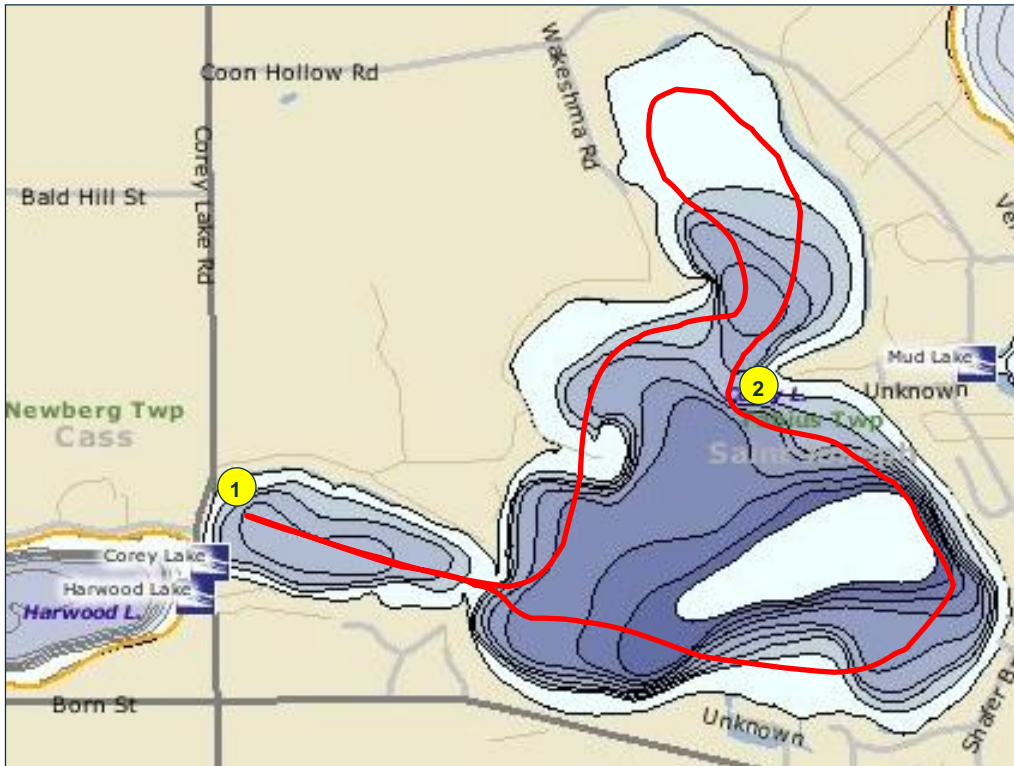

SITE DESCRIPTION

This survey consists of two distinct sites: Corey Lake (~500 acres) and Pleasant Lake (~250 acres). All count and interview data is to be recorded separately for each site. A description of each lake follows:

Site 1: Corey Lake – The Corey Lake site has two assigned starting locations along the mapped route; #1 is at the western basin near the access ramp, #2 at the peninsula point along the eastern shoreline (see map included w/ schedule).

Site 2: Pleasant Lake – The Pleasant Lake site has two assigned starting locations along the mapped route; #1 is at the lake's western edge near the access ramp, #2 at the lake's eastern edge (see map included w/ schedule).

completed a loop and are back to where you started your count, resume conducting interviews where you left off. There will be two counts assigned for each work day.

Table –Work shifts used to estimate catch and effort at COREYPLEASANT, April 26 to October 31, summer, 2008