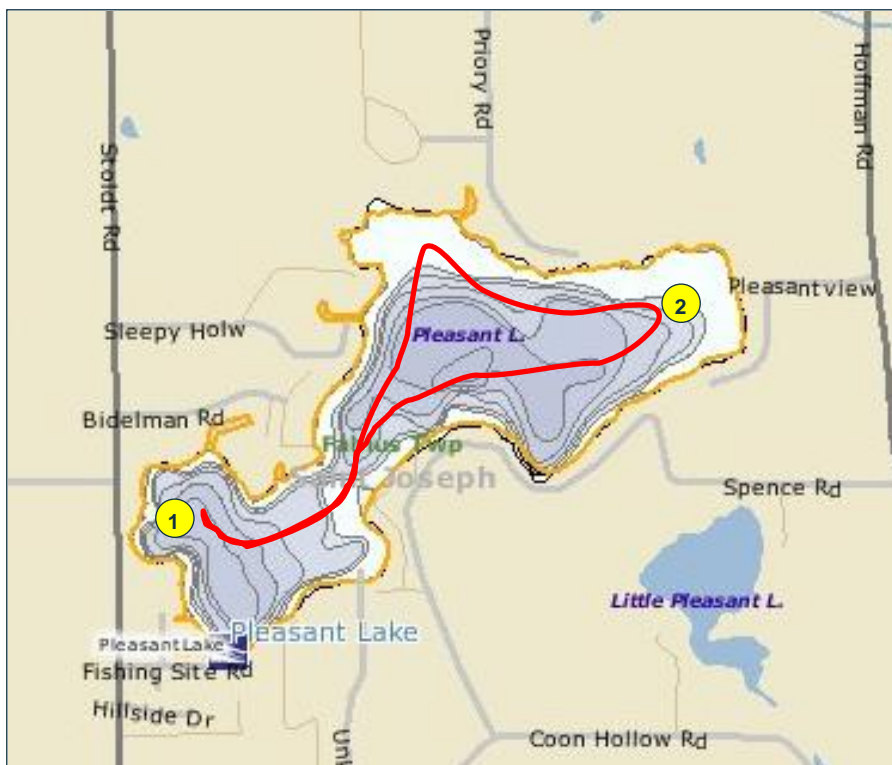

SITE DESCRIPTION

This survey consists of two distinct sites: Corey Lake (~500 acres) and Pleasant Lake (~250 acres). All count and interview data is to be recorded separately for each site. A description of each lake follows:

Site 1: Corey Lake – The Corey Lake site has two assigned starting locations along the mapped route; #1 is at the western basin near the access ramp, #2 at the peninsula point along the eastern shoreline (see map included w/ schedule).

Site 2: Pleasant Lake – The Pleasant Lake site has two assigned starting locations along the mapped route; #1 is at the lake's western edge near the access ramp, #2 at the lake's eastern edge (see map included w/ schedule).

completed a loop and are back to where you started your count, resume conducting interviews where you left off. There will be two counts assigned for each work day.

Table –Work shifts used to estimate catch and effort at COREYPLEASANT, April 26 to October 31, summer, 2008