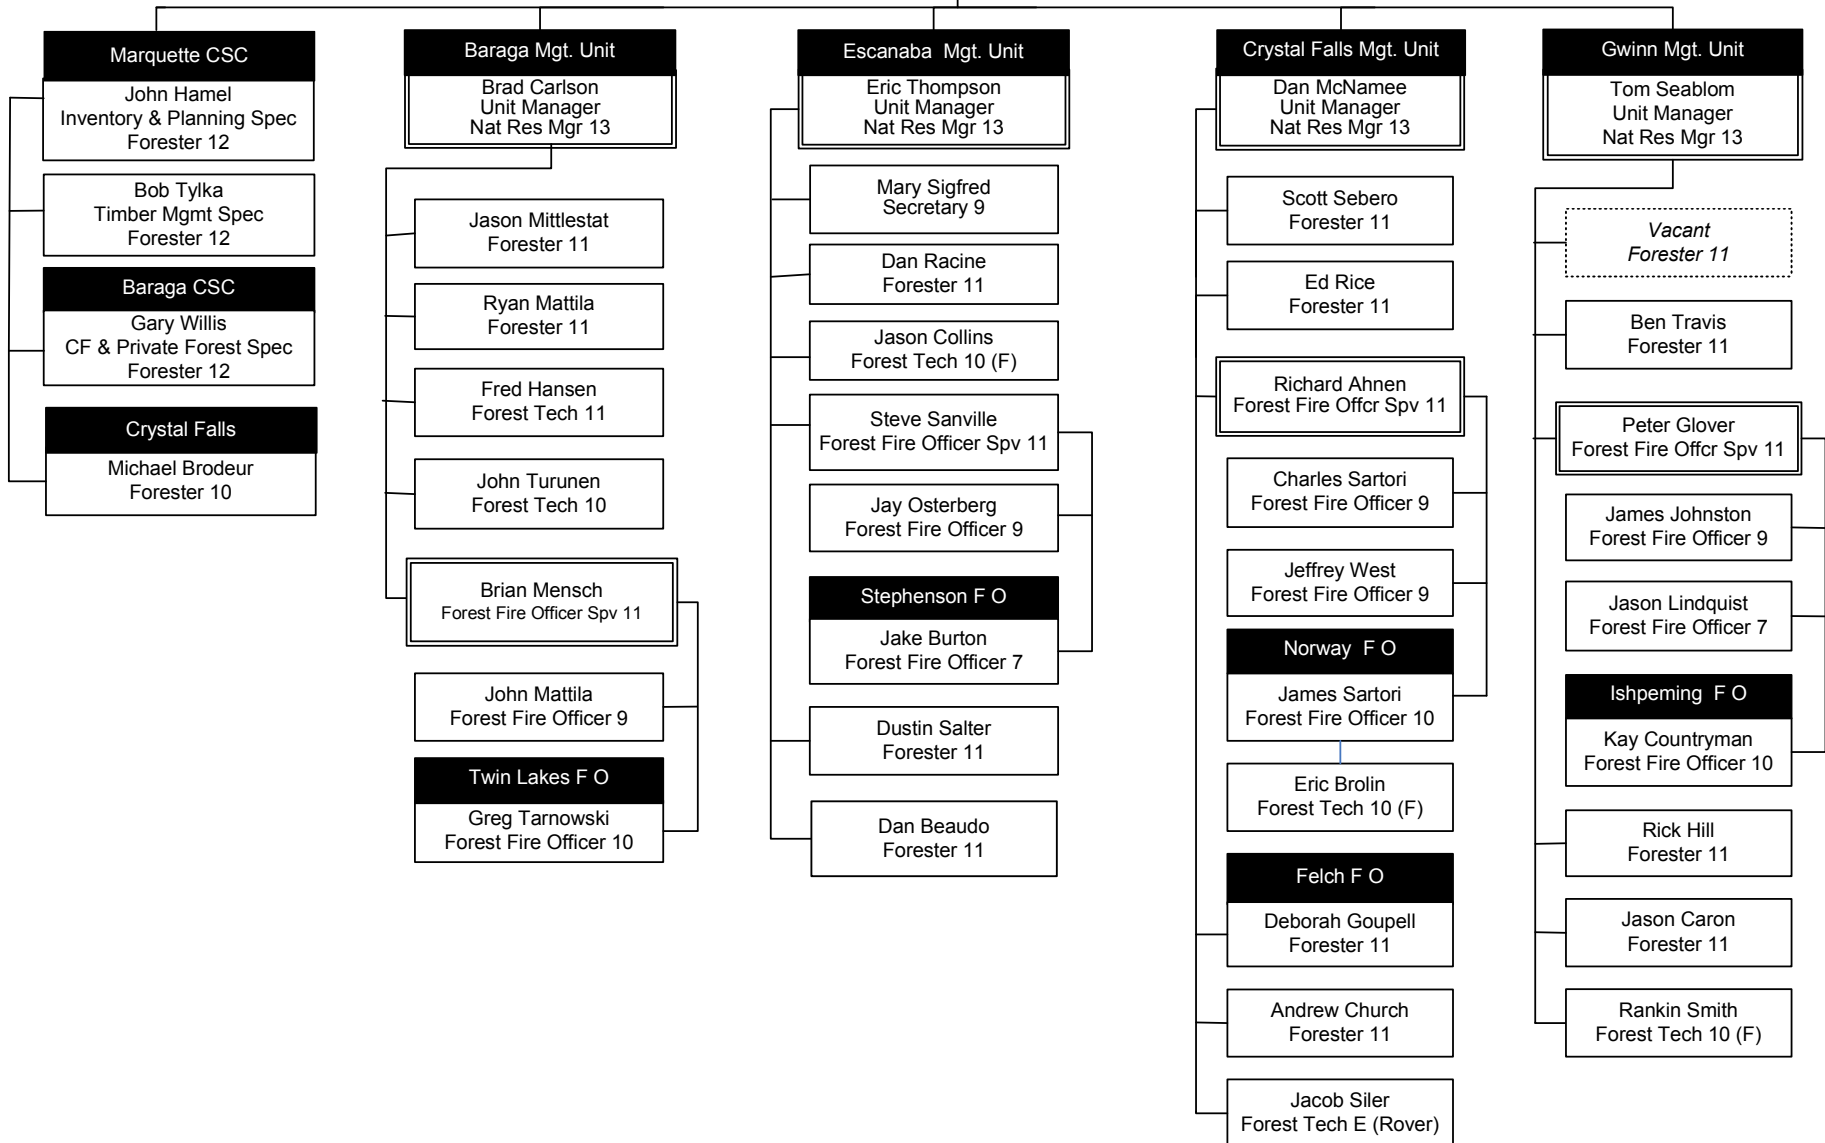

Forest Resources Division Field Services Western Upper Peninsula

January 2, 2018

Don Mankee
WUP District Manager
Nat Res Mgr 14
Marquette CSC