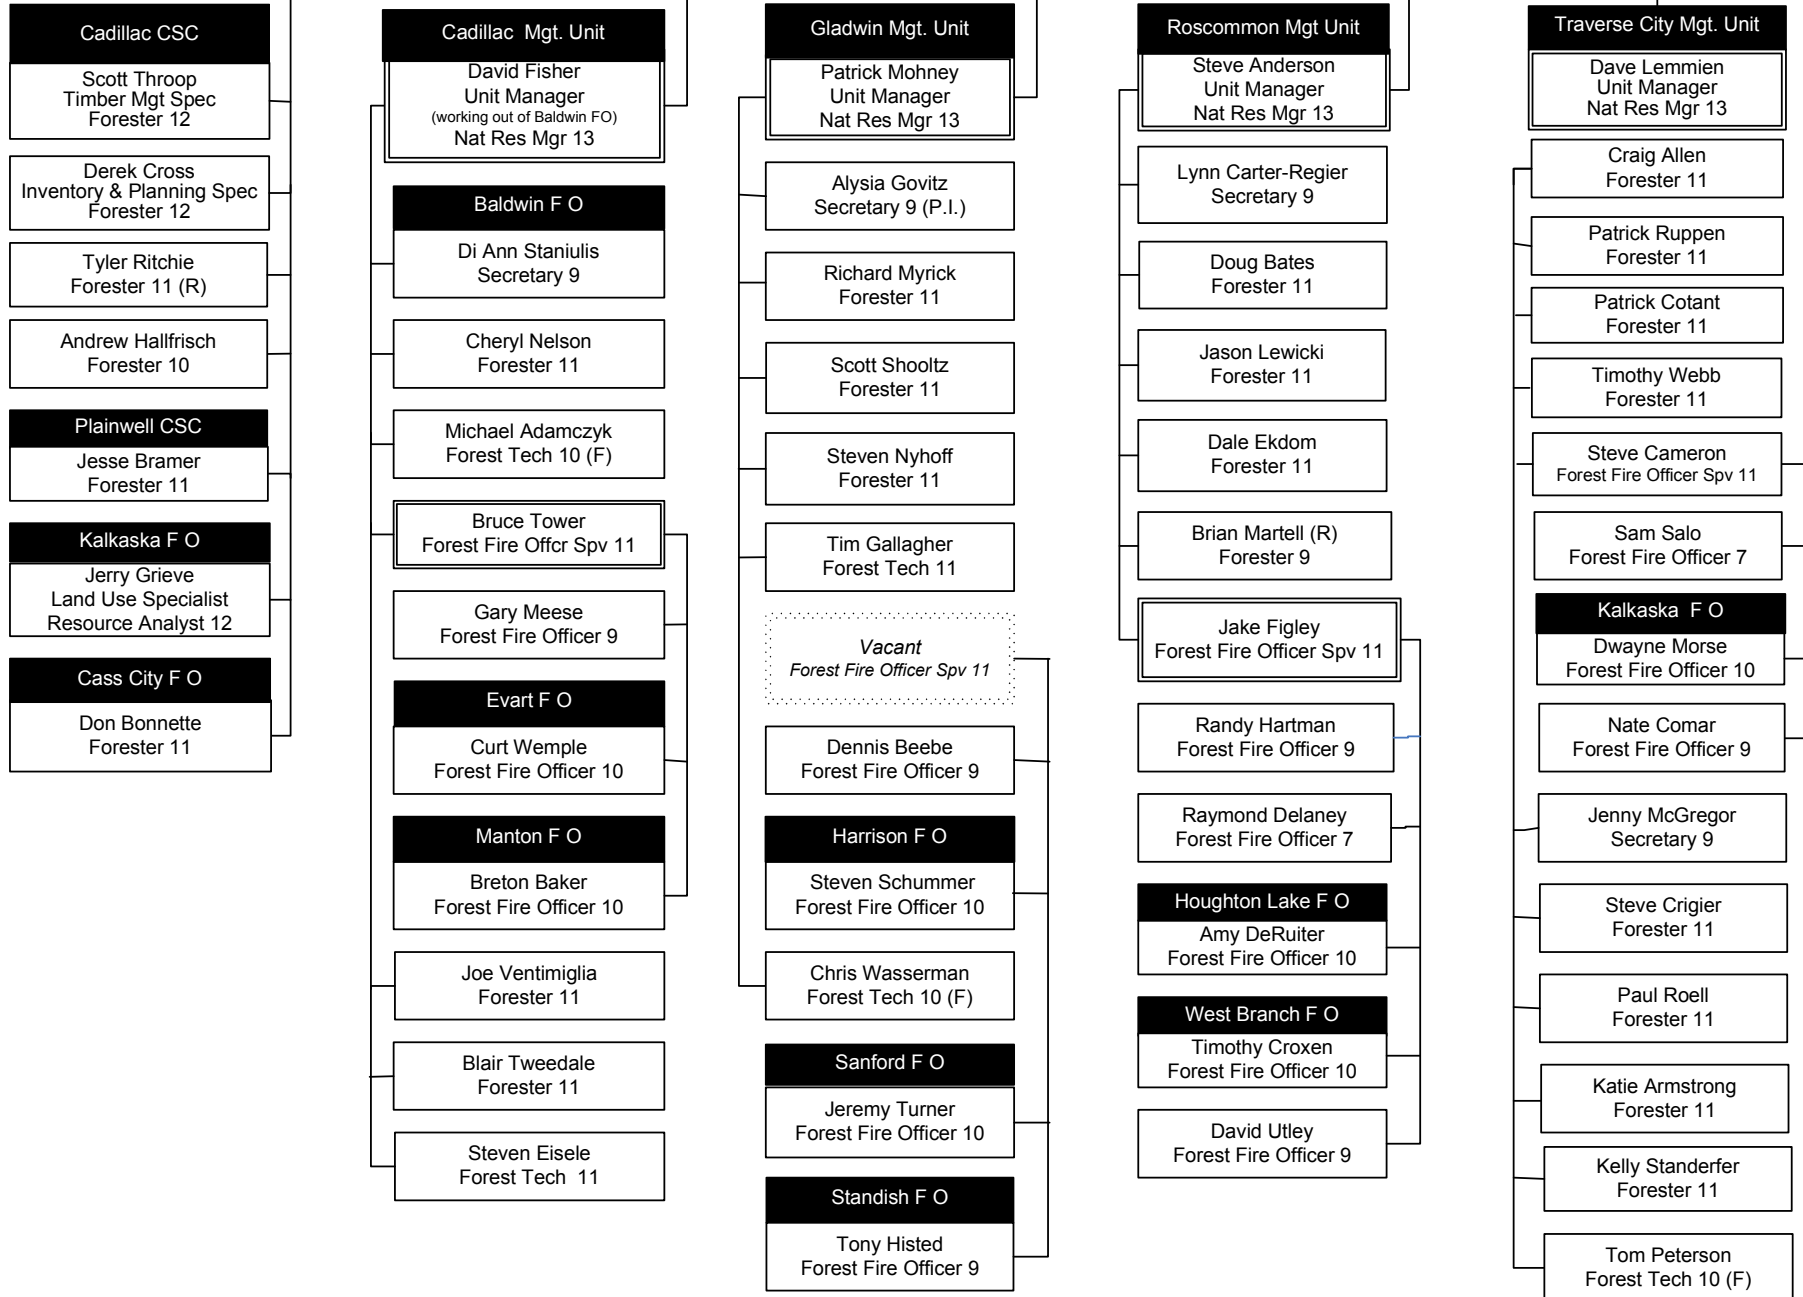

Newberry CSC

Forest Resources Division Resource Protection Lower Peninsula

January 2, 2018

Forest Resources Division Field Services Western Lower Peninsula

January 2, 2018

Bill Sterrett
WLP District Supervisor
Nat Res Mgr 14
Cadillac CSC

Forest Resources Division Field Services Eastern Lower Peninsula

January 2, 2018

Steve Milford
ELP District Manager
Natural Resources Mgr 14

Gaylord CSC