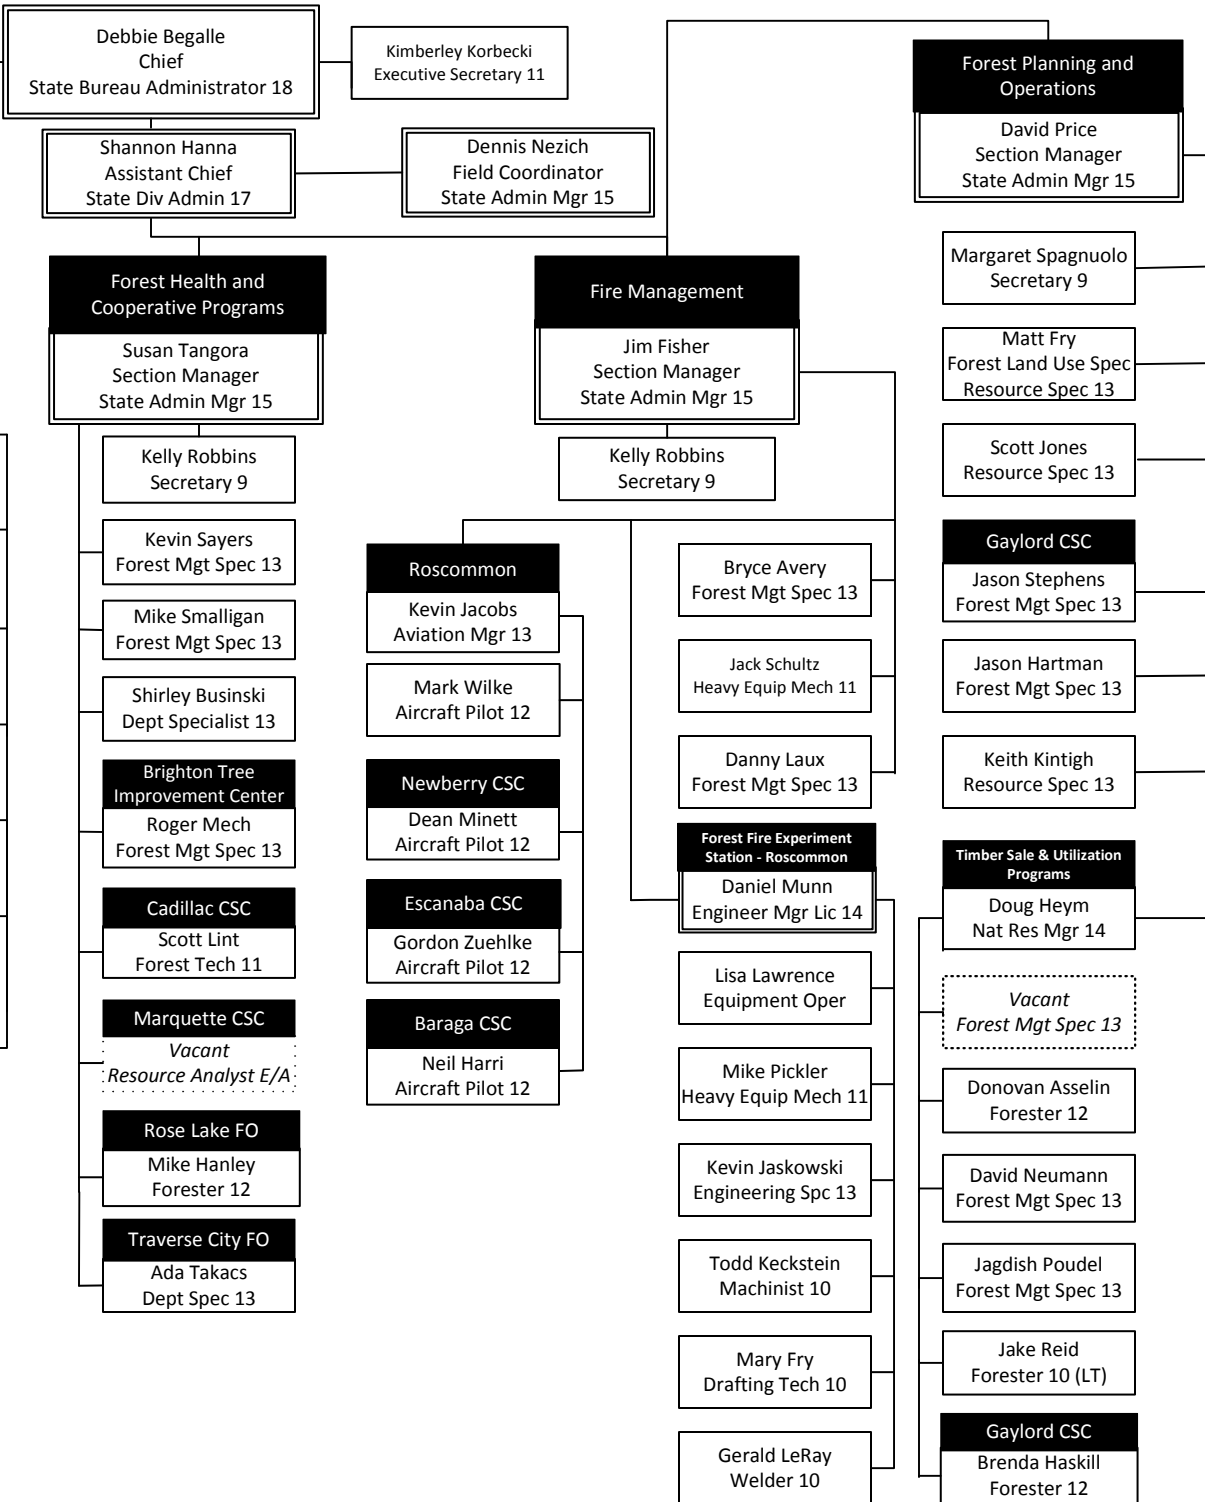

Forest Resources Division
Lansing Office
 January 2, 2018

Forest Resources Division Field Operations

January 2, 2018

Forest Resources Division Resource Protection Upper Peninsula

January 2, 2018

Forest Resources Division Field Services Western Upper Peninsula