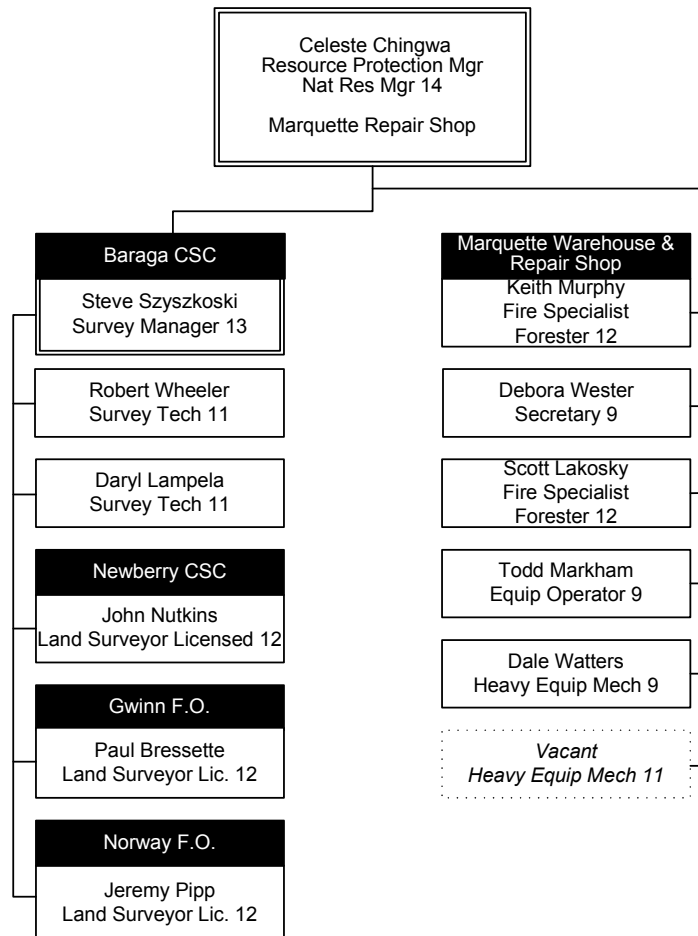

Forest Resources Division
Lansing Office
 January 2, 2018

Forest Resources Division Field Operations

January 2, 2018

Forest Resources Division Resource Protection Upper Peninsula

January 2, 2018

Forest Resources Division Field Services Western Upper Peninsula