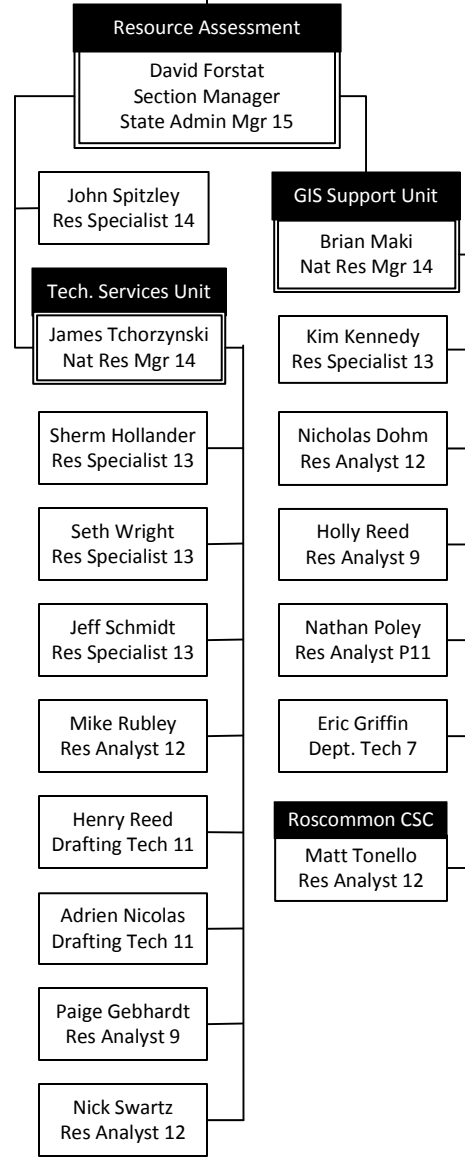

Forest Resources Division
Lansing Office
 January 2, 2018

Forest Resources Division Field Operations

January 2, 2018

Forest Resources Division Resource Protection Upper Peninsula

January 2, 2018

Forest Resources Division Field Services Western Upper Peninsula