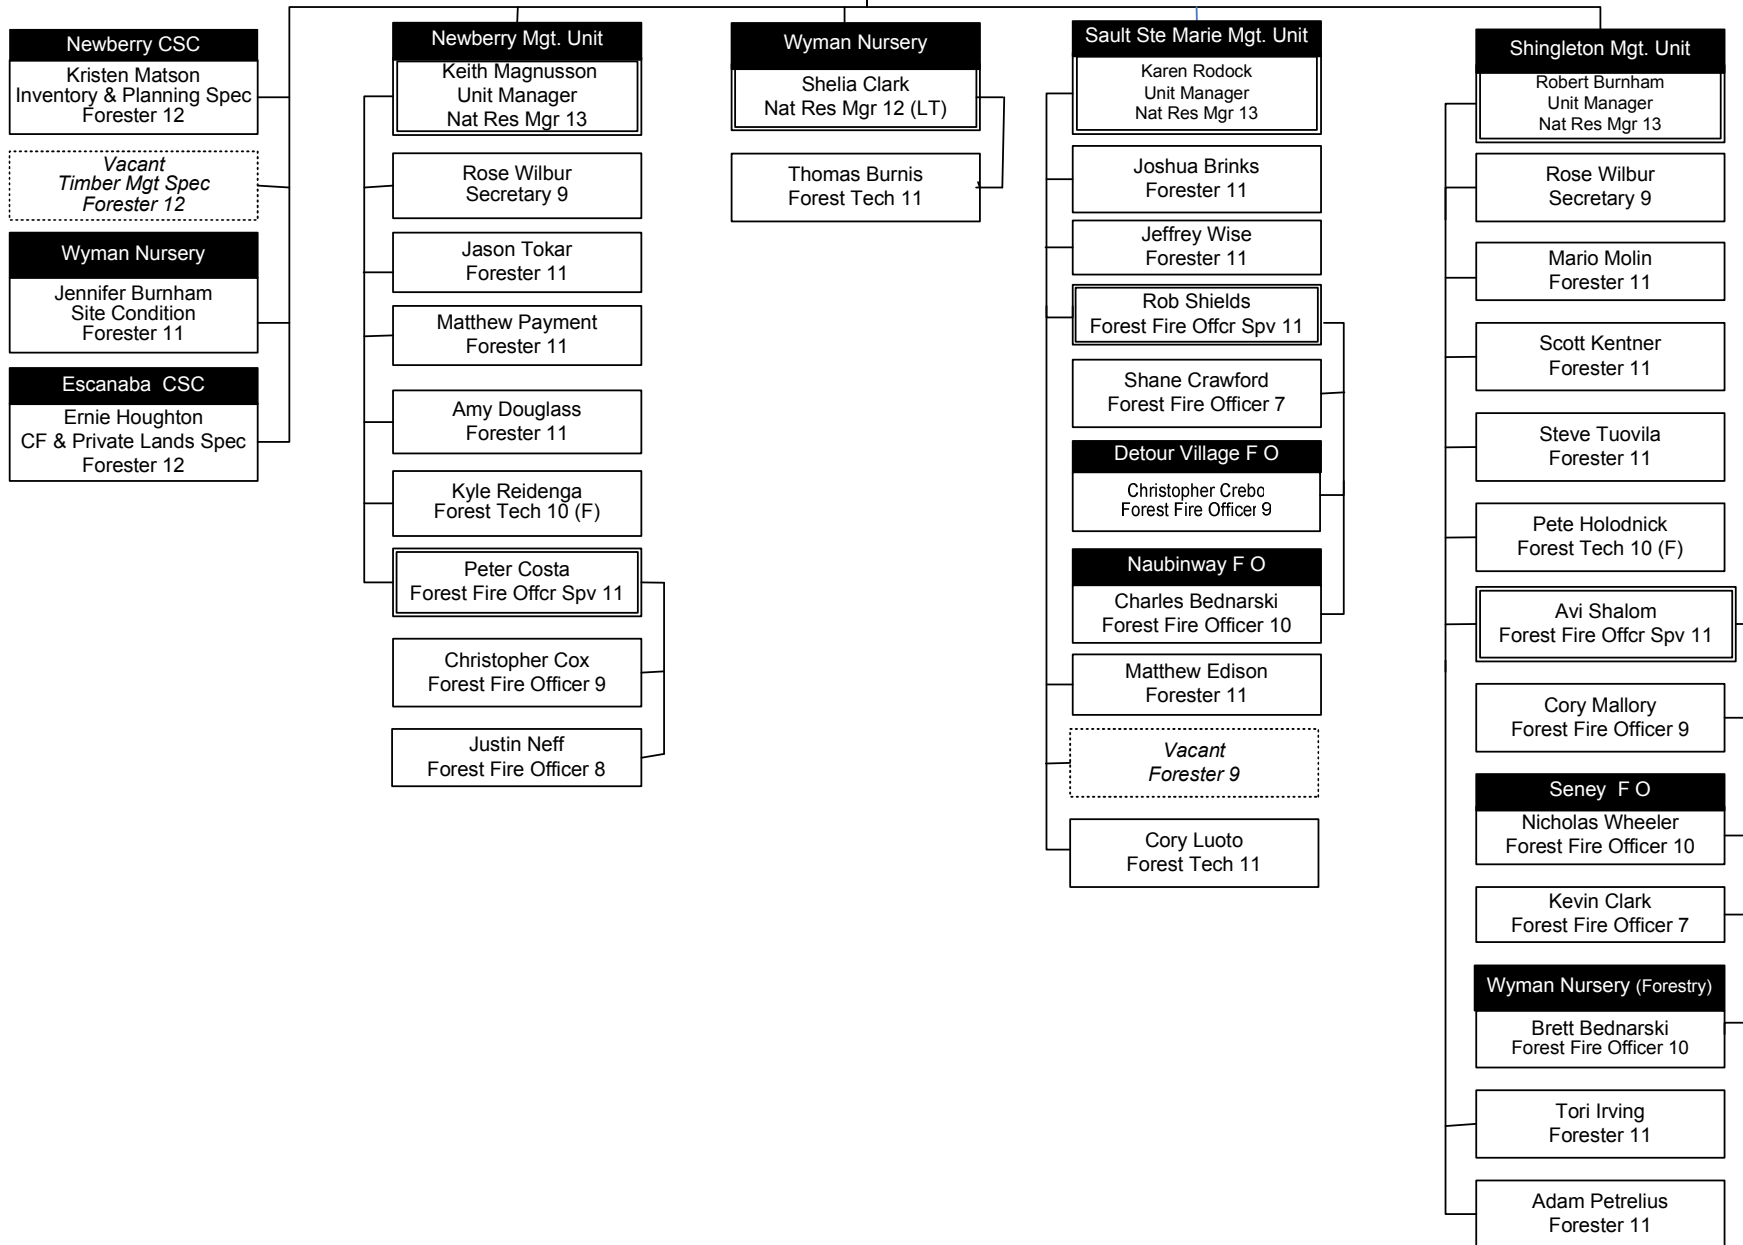

January 2, 2018

Don Mankee
WUP District Manager
Nat Res Mgr 14
Marquette CSC

Forest Resources Division Field Services Eastern Upper Peninsula

January 2, 2018

Jeff Stampfly
EUP District Manager
Nat Res Mgr 14

Newberry CSC

Forest Resources Division Resource Protection Lower Peninsula

January 2, 2018

Forest Resources Division Field Services Western Lower Peninsula

January 2, 2018

Bill Sterrett
WLP District Supervisor
Nat Res Mgr 14
Cadillac CSC

Forest Resources Division Field Services Eastern Lower Peninsula

January 2, 2018

Steve Milford
ELP District Manager
Natural Resources Mgr 14

Gaylord CSC