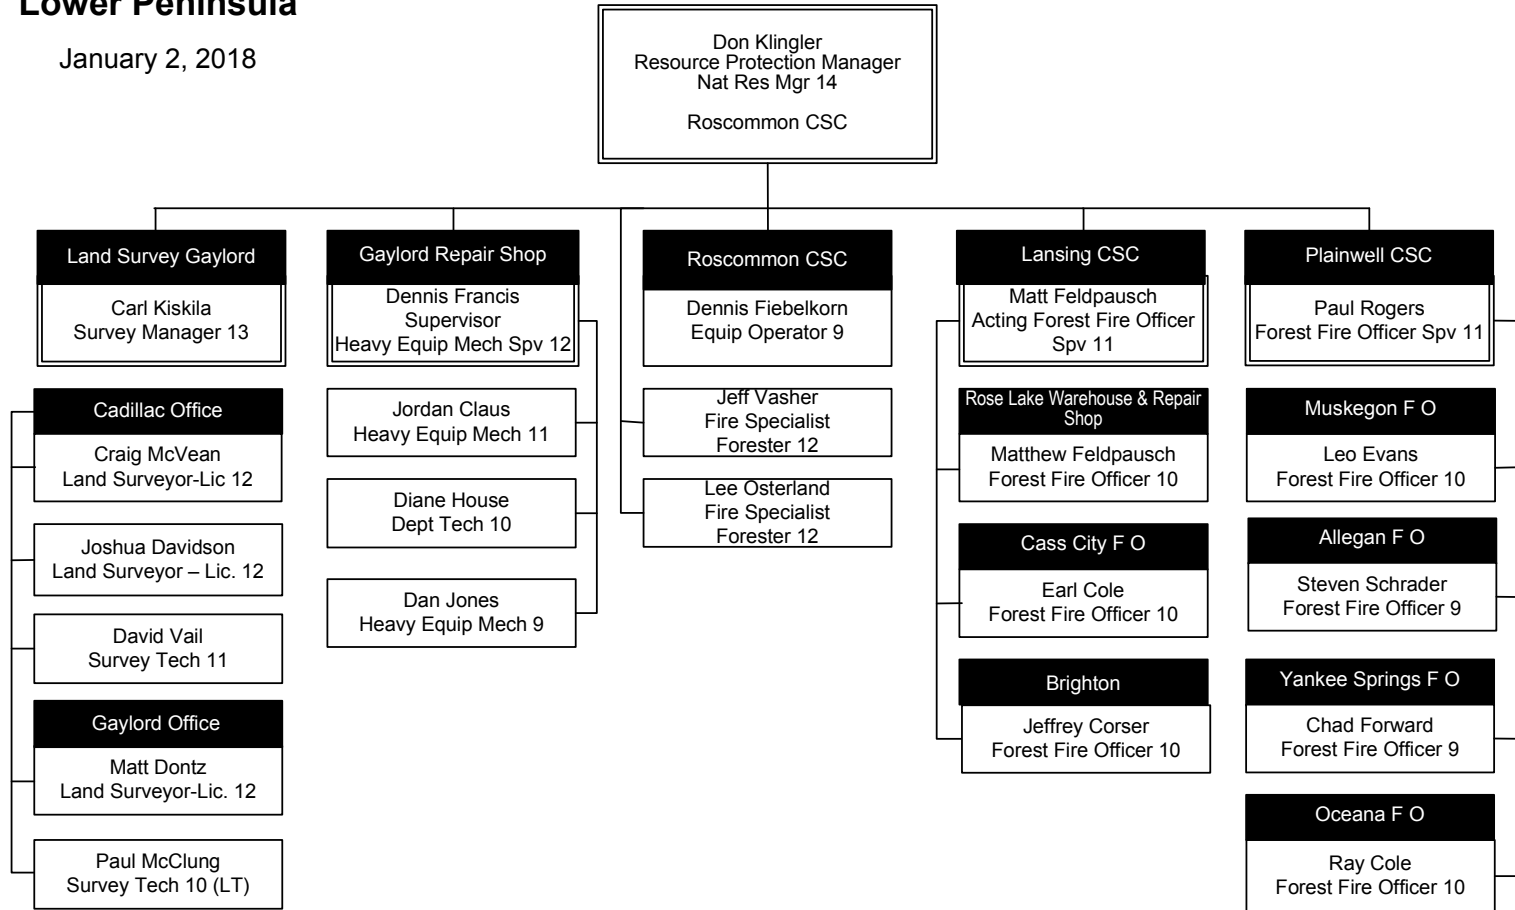

January 2, 2018

Don Mankee
WUP District Manager
Nat Res Mgr 14
Marquette CSC

Forest Resources Division Field Services Eastern Upper Peninsula

January 2, 2018

Jeff Stampfly
EUP District Manager
Nat Res Mgr 14

Newberry CSC

Forest Resources Division Resource Protection Lower Peninsula

January 2, 2018

Forest Resources Division Field Services Western Lower Peninsula

January 2, 2018

Bill Sterrett
WLP District Supervisor
Nat Res Mgr 14
Cadillac CSC