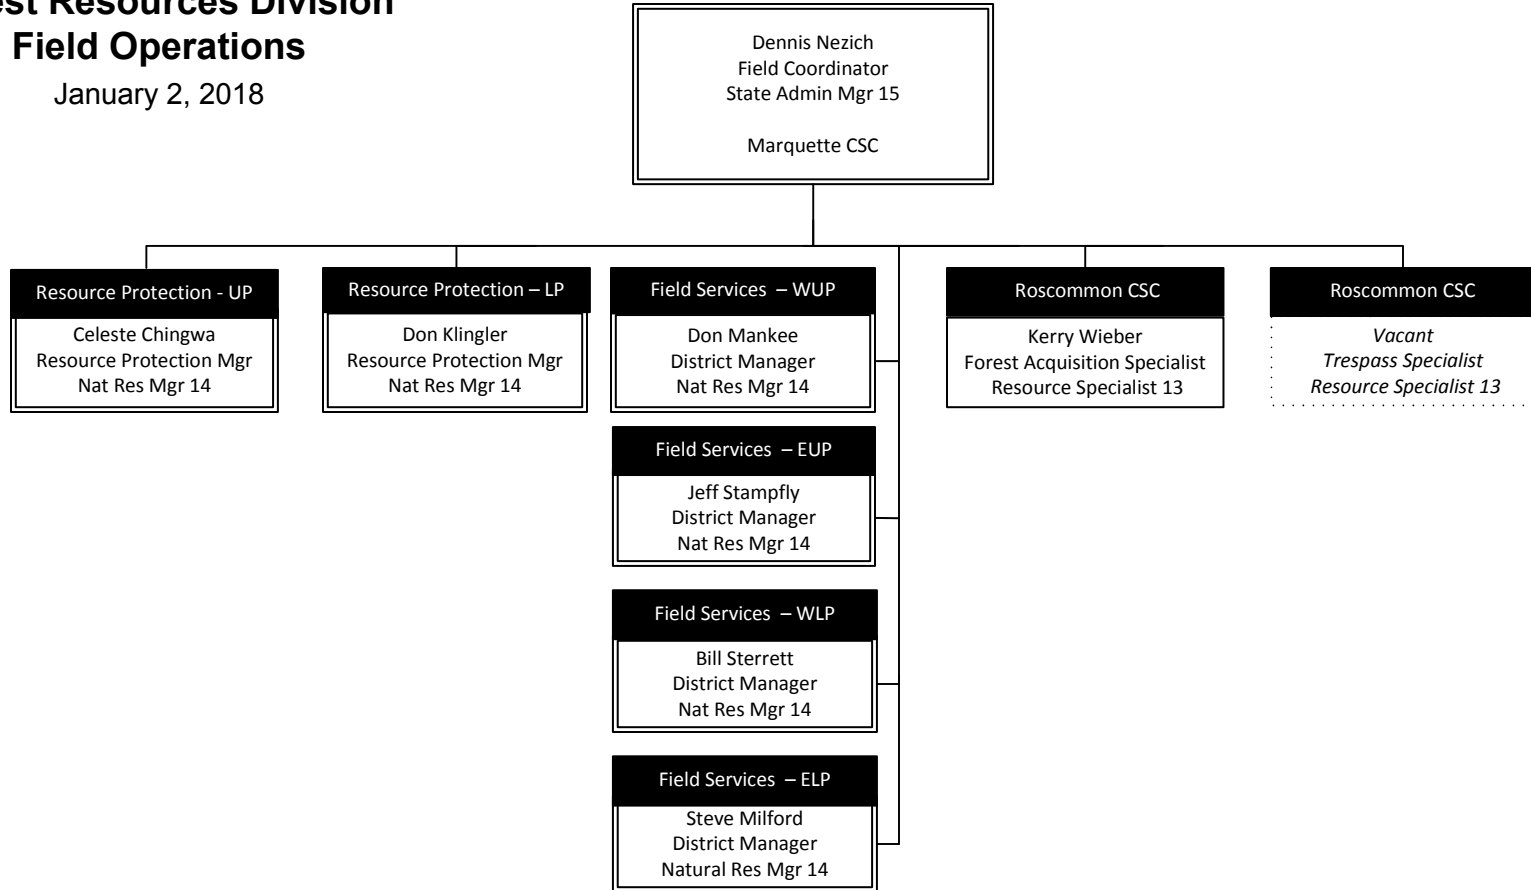

Forest Resources Division
Lansing Office
 January 2, 2018

Forest Resources Division Field Operations

January 2, 2018

Forest Resources Division Resource Protection Upper Peninsula

January 2, 2018

Forest Resources Division Field Services Western Upper Peninsula

Newberry CSC

Forest Resources Division Resource Protection Lower Peninsula

January 2, 2018

Forest Resources Division Field Services Western Lower Peninsula

January 2, 2018

Bill Sterrett
WLP District Supervisor
Nat Res Mgr 14
Cadillac CSC

Forest Resources Division Field Services Eastern Lower Peninsula

January 2, 2018

Steve Milford
ELP District Manager
Natural Resources Mgr 14

Gaylord CSC