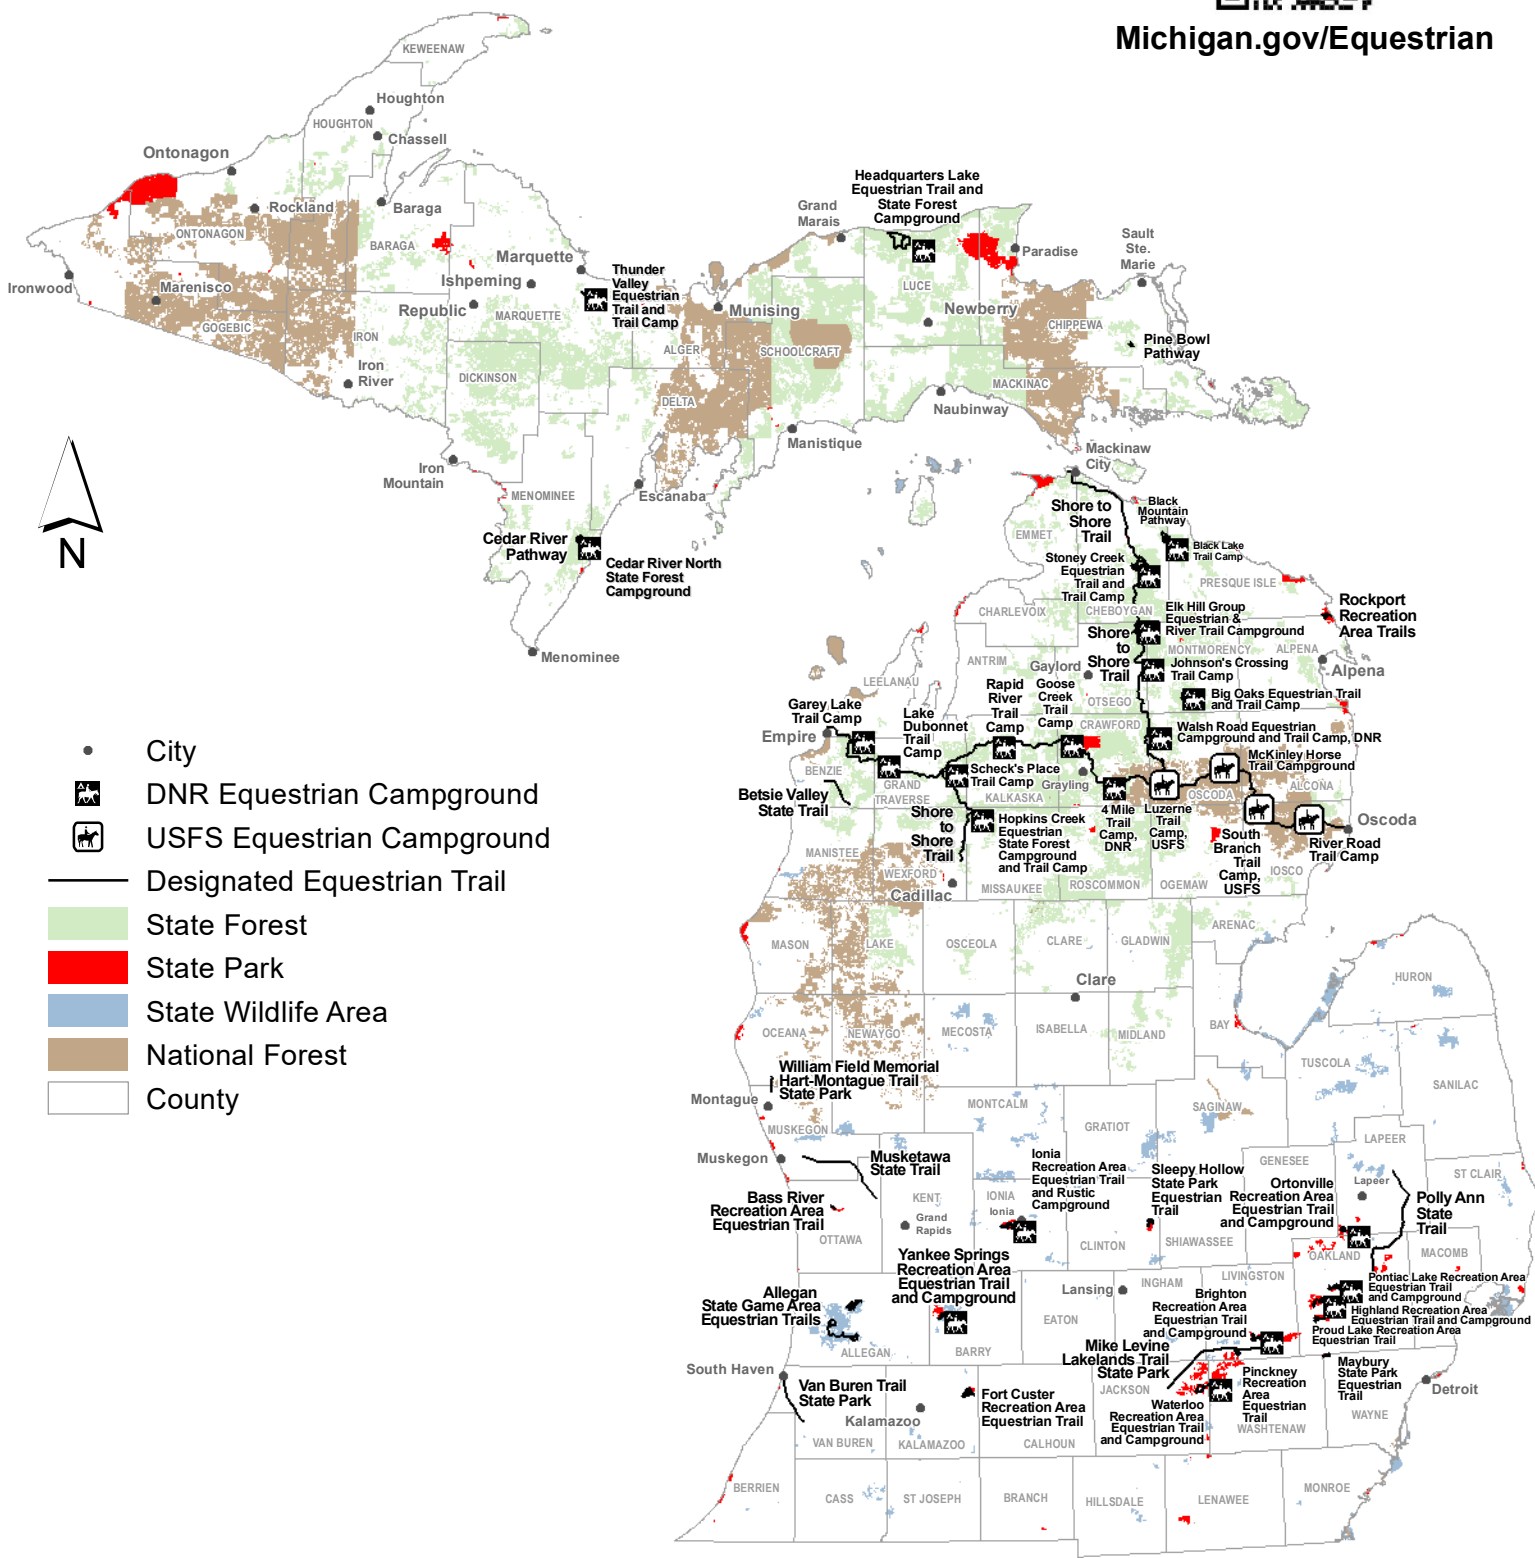

DNR-designated Equestrian Trails and Campgrounds

Michigan.gov/Equestrian

- City
- DNR Equestrian Campground
- USFS Equestrian Campground
- Designated Equestrian Trail
- State Forest
- State Park
- State Wildlife Area
- National Forest
- County