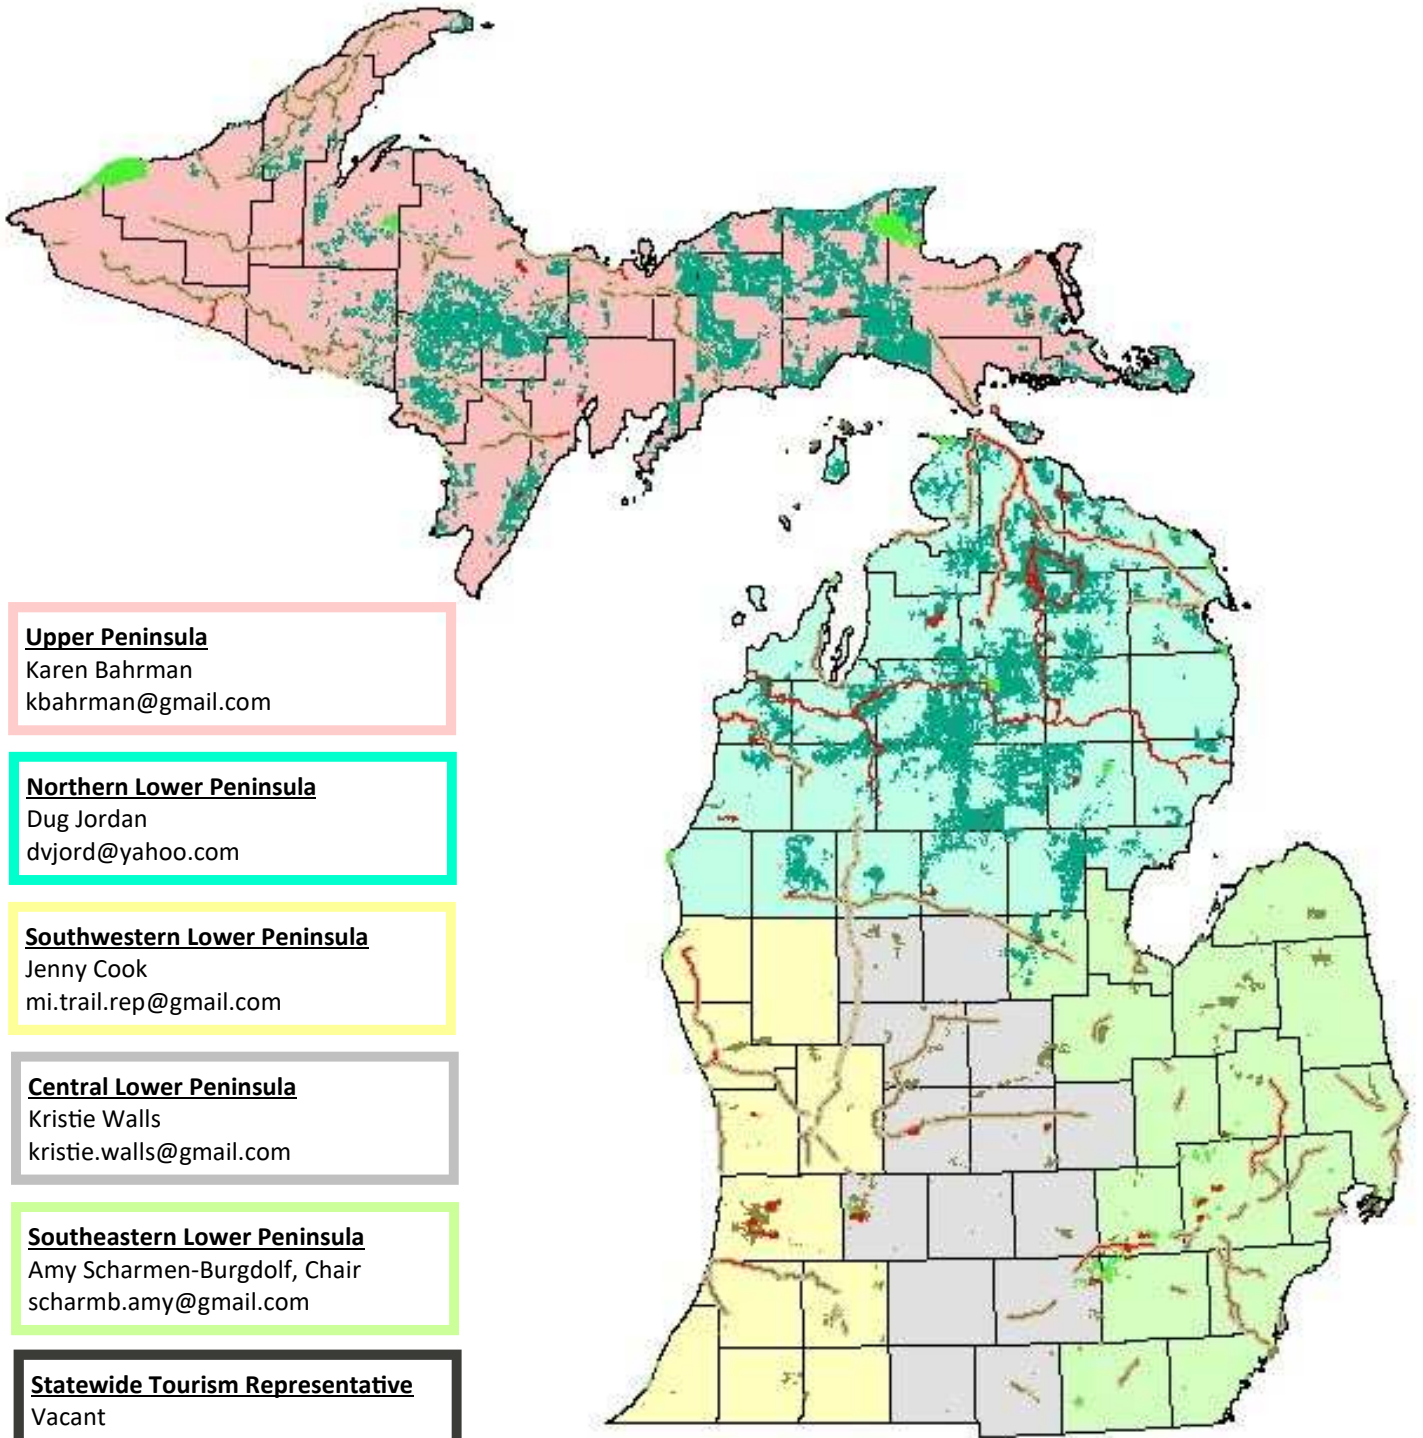

EQUESTRIAN TRAIL SUBCOMMITTEE REGIONAL AREAS

Upper Peninsula

Karen Bahrman
kbahrman@gmail.com

Northern Lower Peninsula

Dug Jordan
dvjord@yahoo.com

Southwestern Lower Peninsula

Jenny Cook
mi.trail.rep@gmail.com

Central Lower Peninsula

Kristie Walls
kristie.walls@gmail.com

Southeastern Lower Peninsula

Amy Scharmen-Burgdolf, Chair
scharmb.amy@gmail.com

Statewide Tourism Representative

Vacant