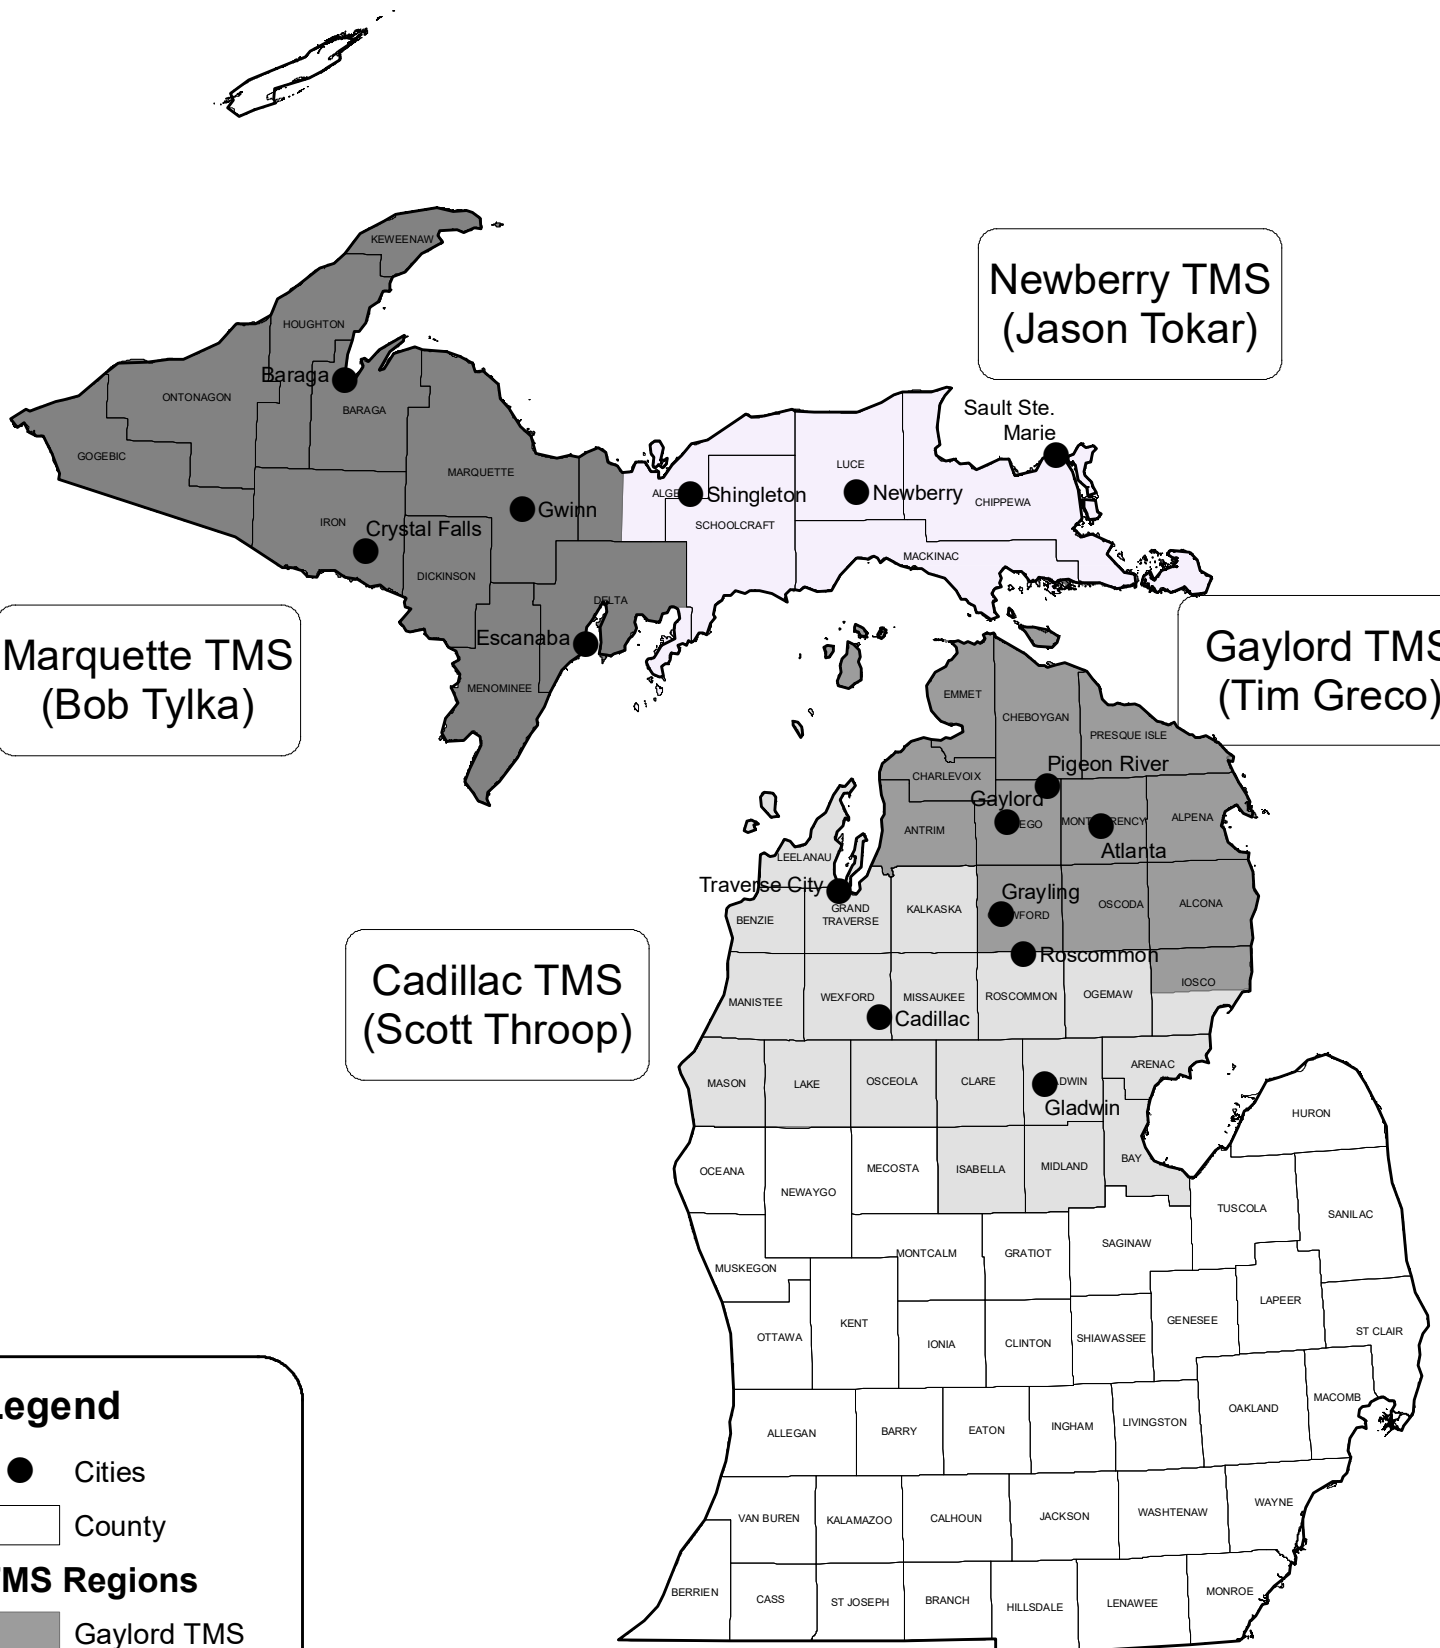

Timber Management Specialist (TMS) Geographic Areas

Legend

● Cities

□ County

TMS Regions

■ Gaylord TMS

■ Newberry TMS

■ Cadillac TMS

■ Marquette TMS

Michigan Department of Natural Resources Timber Management Specialist geographic areas

Area	Staff member	E-mail
Marquette region	Bob Tylka	TylkaR@Michigan.gov
Newberry region	Jason Tokar	TokarJ@Michigan.gov
Gaylord region	Tim Greco	GrecoT@Michigan.gov
Cadillac region	Scott Throop	ThroopS@Michigan.gov