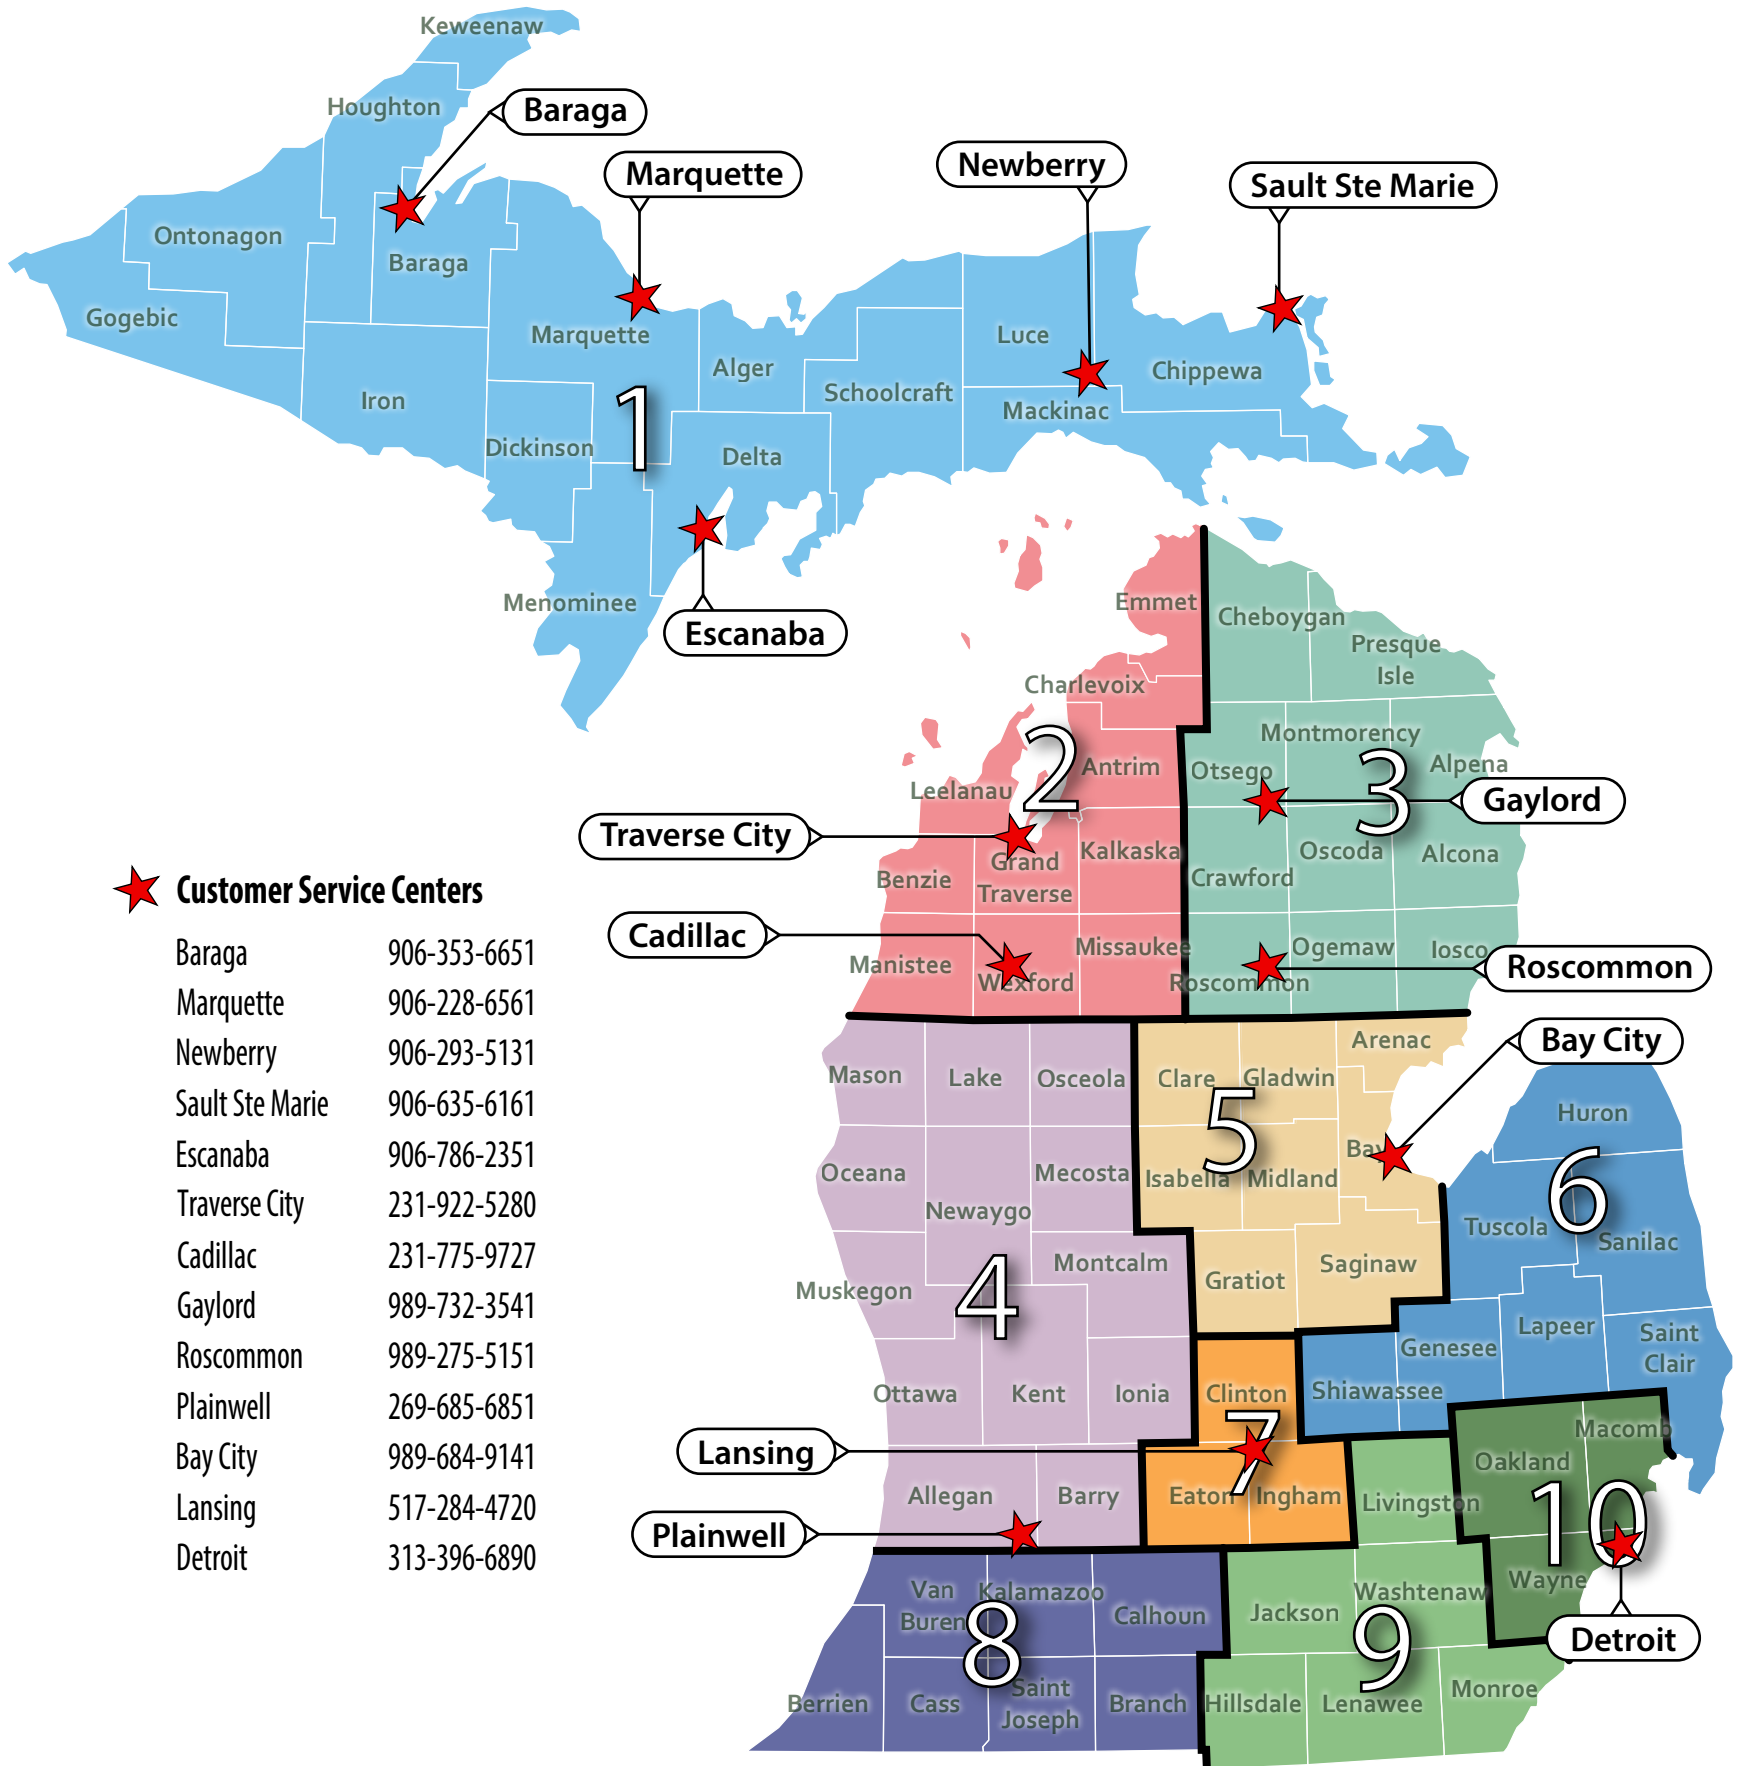

State of Michigan Regions & Customer Service Centers Department of Natural Resources

Keweenaw
(Isle Royale)

★ Customer Service Centers

Baraga	906-353-6651
Marquette	906-228-6561
Newberry	906-293-5131
Sault Ste Marie	906-635-6161
Escanaba	906-786-2351
Traverse City	231-922-5280
Cadillac	231-775-9727
Gaylord	989-732-3541
Roscommon	989-275-5151
Plainwell	269-685-6851
Bay City	989-684-9141
Lansing	517-284-4720
Detroit	313-396-6890