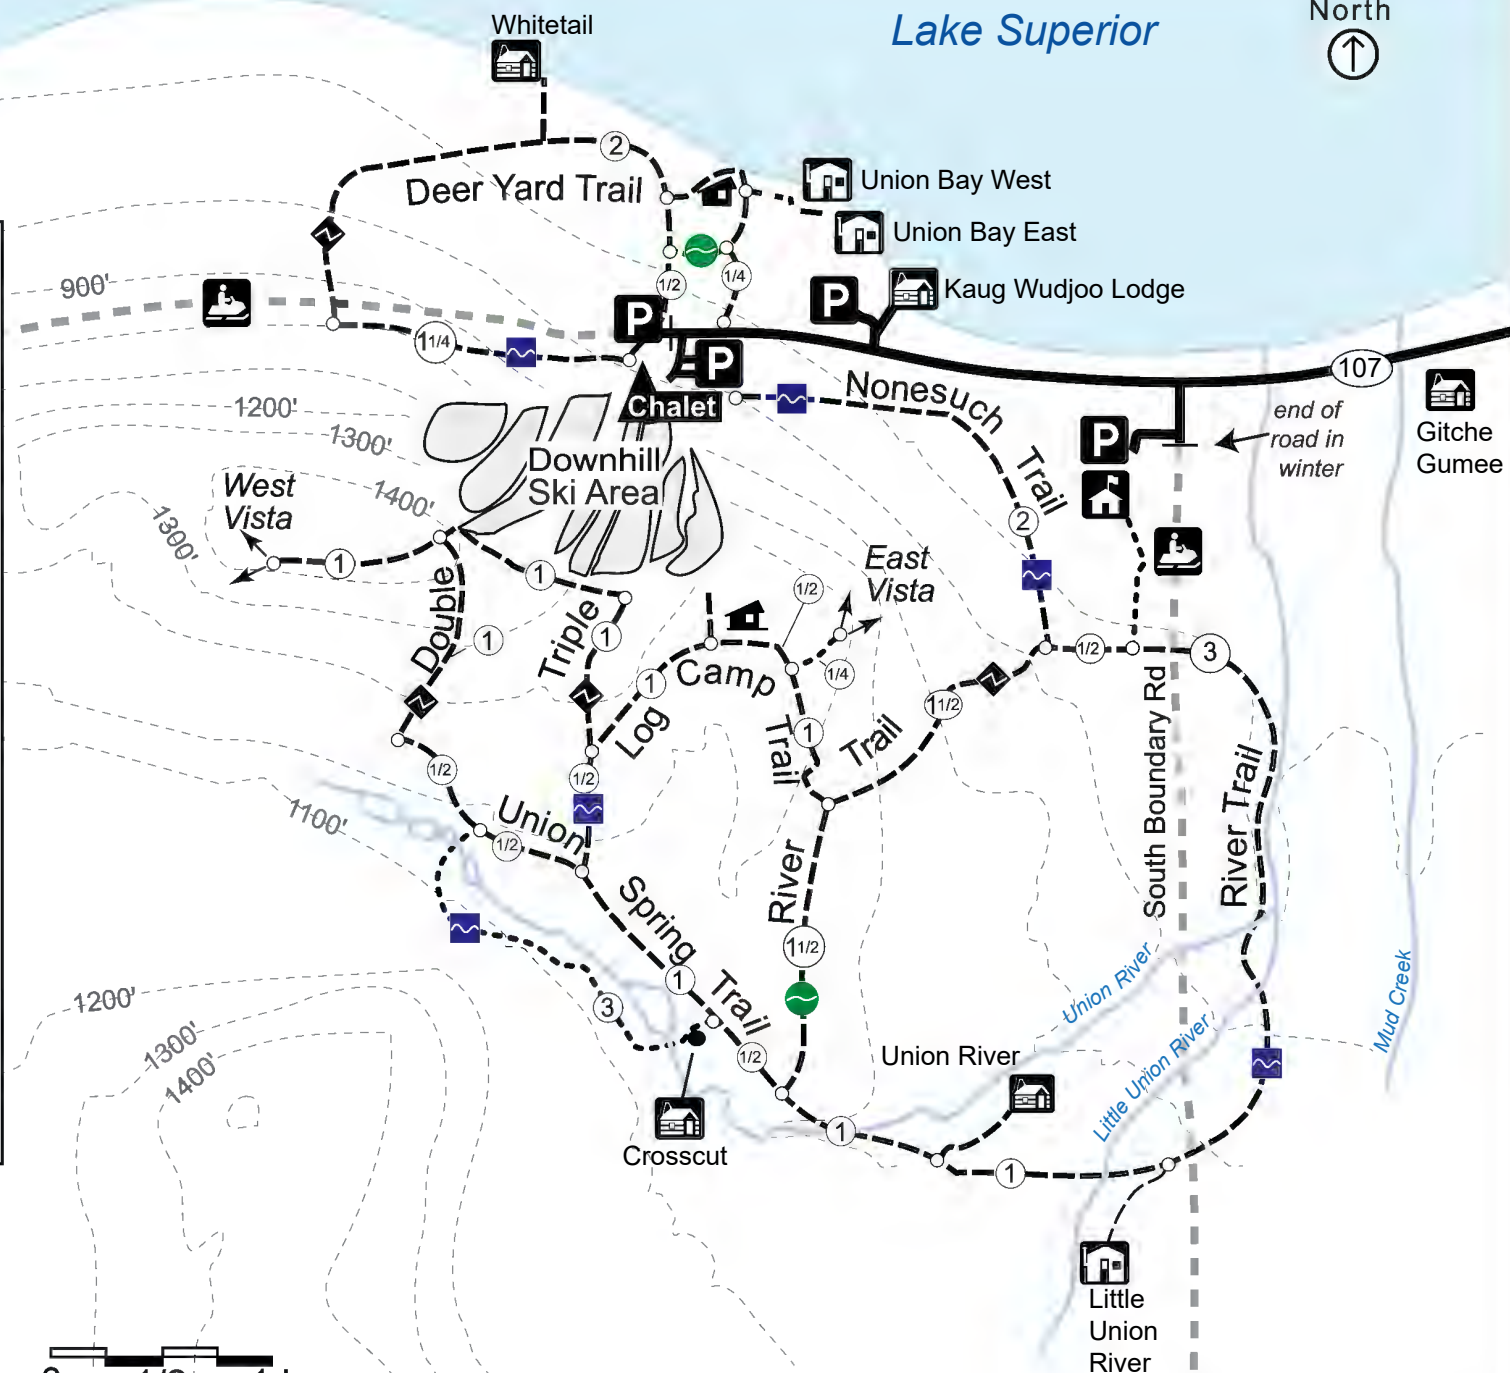

Porcupine Mountains Ski Trails

Distance in Kilometers

- Cabin
- Park headquarters
- Parking lot
- Scenic view
- Snowmobile trail
- Warming shelter
- Yurt
- Beginner
- Intermediate
- Expert
- Groomed trail
- Non-groomed trail
- Distance in kilometers, (km) point to point

Contour Interval = 100 feet