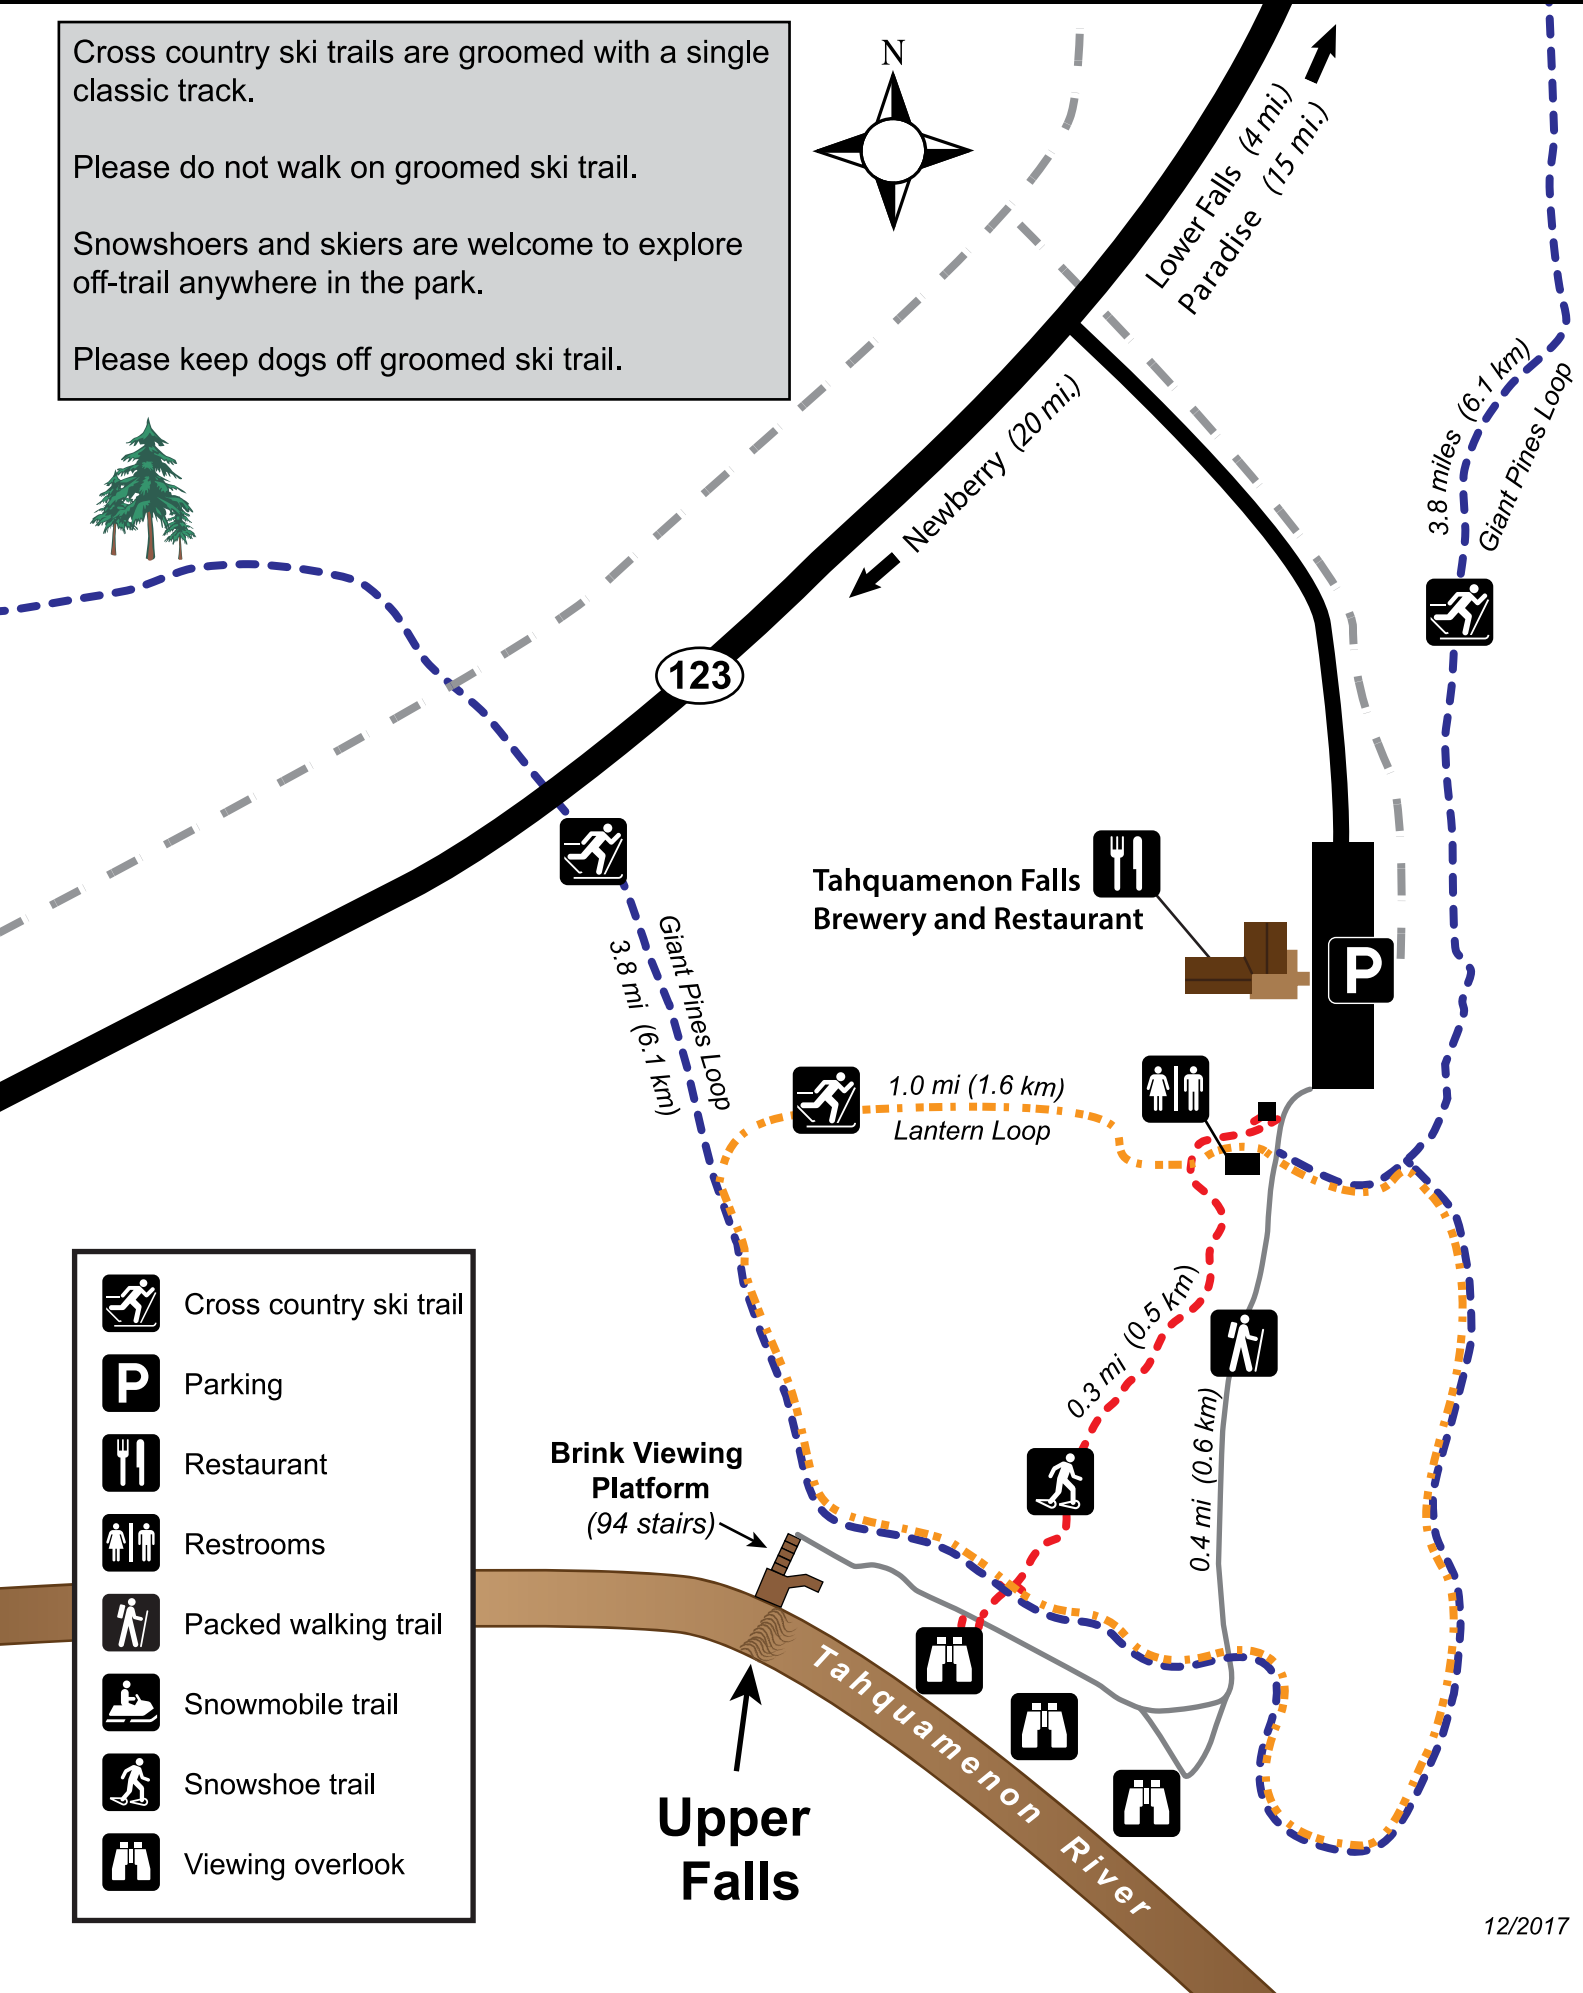

Upper Falls Winter Trails

Tahquamenon Falls State Park

(906) 492-3415

mi.gov/tahquamenonfalls

Cross country ski trails are groomed with a single classic track.

Please do not walk on groomed ski trail.

Snowshoers and skiers are welcome to explore off-trail anywhere in the park.

Please keep dogs off groomed ski trail.

-  Cross country ski trail
-  Parking
-  Restaurant
-  Restrooms
-  Packed walking trail
-  Snowmobile trail
-  Snowshoe trail
-  Viewing overlook