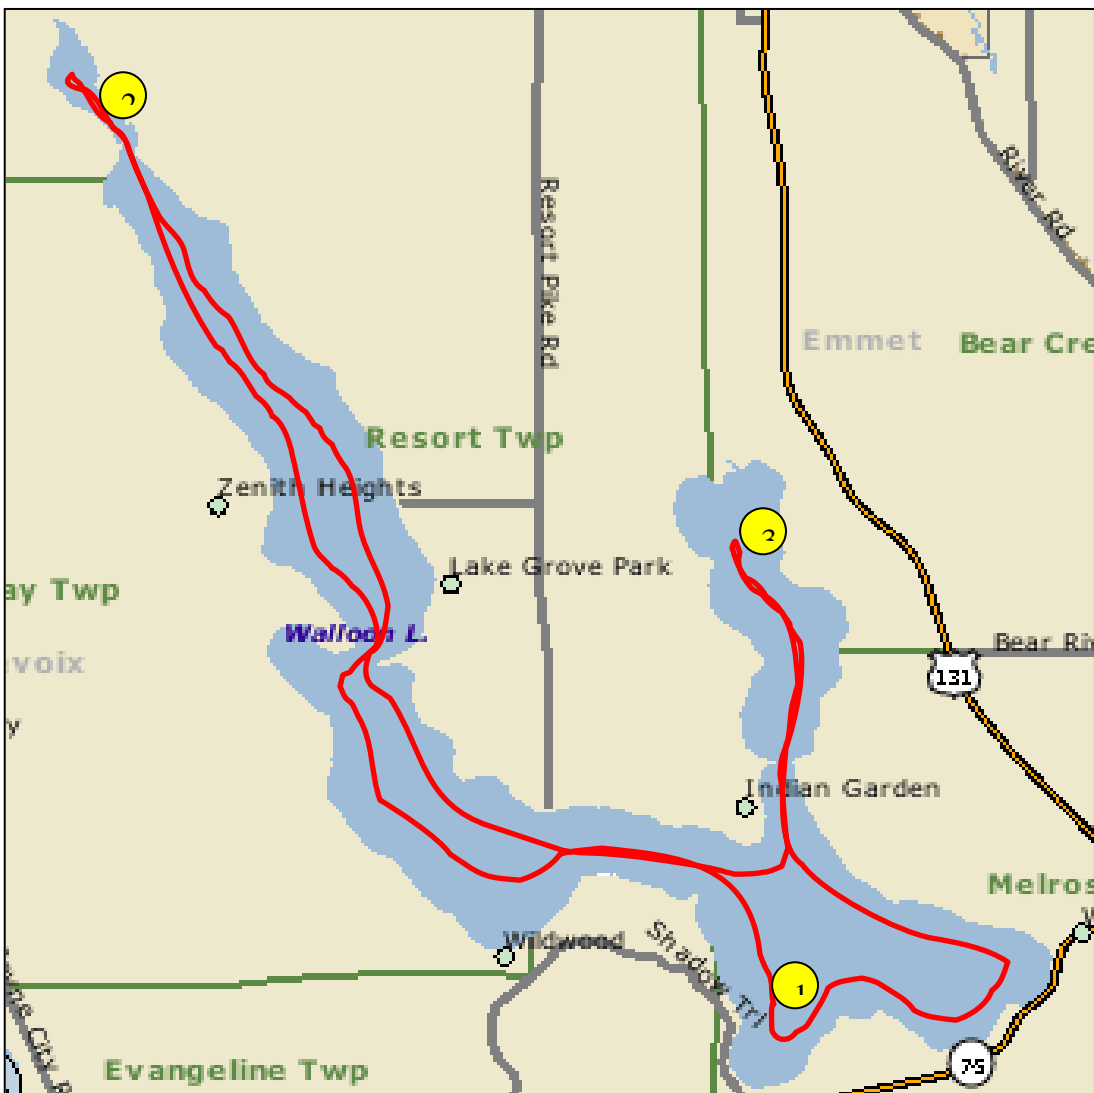

Survey Report for Walloon Lake, Charlevoix & Emmet, Summer, 2007

Waterbody	Walloon Lake
Year	Summer, 2007
County	Charlevoix & Emmet
Survey period	April 28 to October 31
Survey design	Roving-roving (roving counts and interviews)
Interview type/mode	roving/boat, shore
Count type/mode	aerial, progressive/boat and shore
Clerk time	full time
Survey purpose	Characterize general effort and catch aspects of the fishery

TOTAL RELEASED	0.8227 (0.2311)	2,070 (980)	5,742 (3,125)	3,289 (1,084)	2,073 (894)	4,438 (1,918)	1,072 (1,111)	18,686 (4,197)
TOTAL CATCH	1.2895 (0.3090)	2,867 (1,130)	8,930 (3,684)	5,475 (1,344)	3,072 (1,137)	7,311 (2,292)	1,631 (1,282)	29,287 (4,984)
ANGLER HOURS		3,237 (1,356)	6,020 (2,342)	5,040 (1,685)	4,264 (1,707)	3,641 (1,174)	510 (468)	22,712 (3,831)
ANGLER TRIPS		1,217 (988)	2,095 (1,284)	1,636 (1,144)	1,559 (928)	2,365 (1,065)	229 (289)	9,101 (2,452)